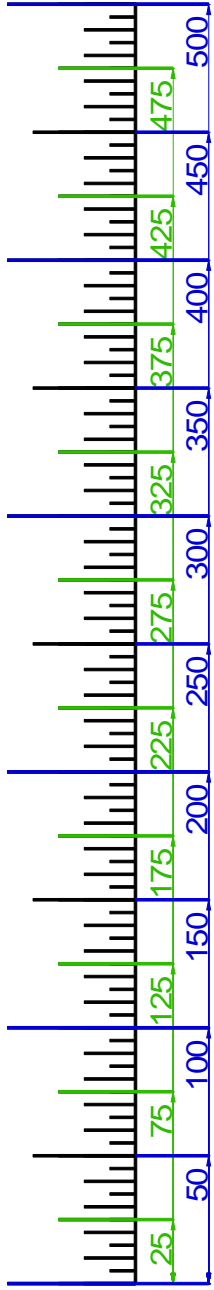

**WESTLAKE GC, WESTLAKE, CA**

9/6/2010

**WESTLAKE GC, WESTLAKE, CA**

**GET YOUR FREE YARDAGE BOOKS AT [RIVERIDGEFAIRWAYS.COM](http://RIVERIDGEFAIRWAYS.COM)**

KEY TO YARDAGE BOOK TEE MARKERS THAT REFER TO THE WESTLAKE SCORECARD YARDAGES:

C= CHAMPIONSHIP, R= REGULAR, LC= LADIES' CHAMPIONSHIP, LR= LADIES' REGULAR

NOTE THAT ALL THE "REGULAR" AND "LADIES' REGULAR" YARDAGES ARE EQUAL TO EACH OTHER.

**HOLE #1**

**HOLE #2**

**HOLE #3**

**HOLE #4**

# HOLE #6

**HOLE #7**

**HOLE #8**

**HOLE #9**

**HOLE #10**

**HOLE #11**

**HOLE #12**

**HOLE #13**

**HOLE #14**

**HOLE #15**

**HOLE #16**

**HOLE #17**

**HOLE #18**

SCALE RULER - EACH TICK MARK IS 5 YARDS.  
FOR USE WITH RIVERIDGEFAIRWAYS.COM YARDAGE BOOKS, 9/3/2010, AL DELOREY