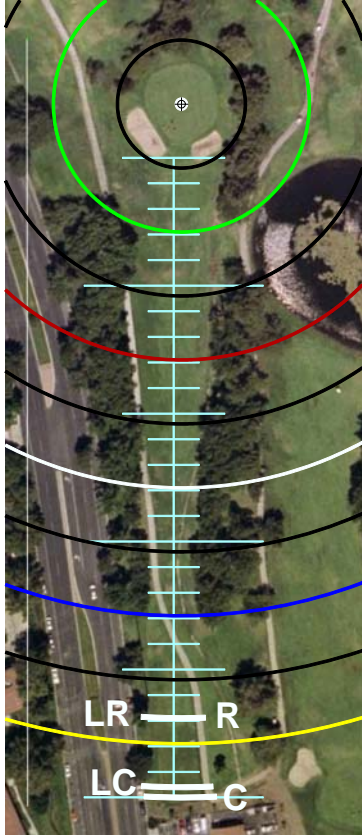

C= CHAMPIONSHIP, R= REGULAR, LC= LADIES' CHAMPIONSHIP, LR= LADIES' REGULAR

NOTE THAT ALL THE "REGULAR" AND "LADIES' REGULAR" YARDAGES ARE EQUAL TO EACH OTHER.

**HOLE #1**

**HOLE #2**

**HOLE #3**

**HOLE #4**

**HOLE #5**

# HOLE #6

**HOLE #7**

**HOLE #8**

**HOLE #9**

**HOLE #10**

**HOLE #11**

**HOLE #12**

**HOLE #13**

**HOLE #14**

**HOLE #15**

**HOLE #16**

**HOLE #17**

**HOLE #18**

SCALE RULER - EACH TICK MARK IS 5 YARDS.  
FOR USE WITH RIVERIDGEFAIRWAYS.COM YARDAGE BOOKS, 9/3/2010, AL DELOREY