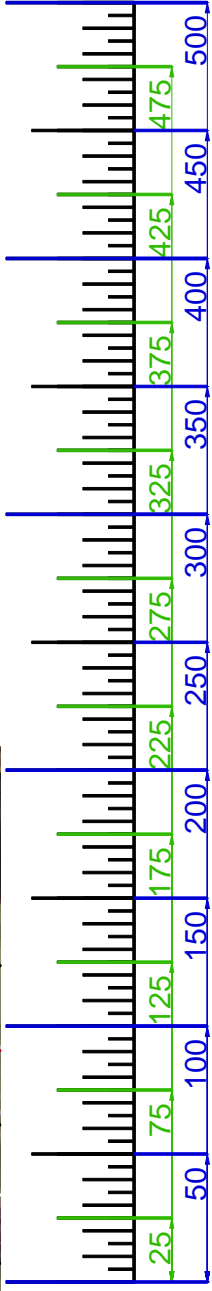

**WESTLAKE GC, WESTLAKE, CA**

9/6/2010

**WESTLAKE GC, WESTLAKE, CA**

**GET YOUR FREE YARDAGE BOOKS AT [RIVERIDGEFAIRWAYS.COM](http://RIVERIDGEFAIRWAYS.COM)**

KEY TO YARDAGE BOOK TEE MARKERS THAT REFER TO THE WESTLAKE SCORECARD YARDAGES:

C= CHAMPIONSHIP, R= REGULAR, LC= LADIES' CHAMPIONSHIP, LR= LADIES' REGULAR

NOTE THAT ALL THE "REGULAR" AND "LADIES' REGULAR" YARDAGES ARE EQUAL TO EACH OTHER.

**HOLE #1**

**HOLE #2**

**HOLE #3**

**HOLE #4**

# HOLE #6

**HOLE #7**

**HOLE #8**

**HOLE #9**

**HOLE #10**

**HOLE #11**

**HOLE #12**

**HOLE #13**

**HOLE #14**

**HOLE #15**

**HOLE #16**

**HOLE #17**

**HOLE #18**

SCALE RULER - EACH TICK MARK IS 5 YARDS.  
FOR USE WITH RIVERIDGEFAIRWAYS.COM YARDAGE BOOKS, 9/3/2010, AL DELOREY