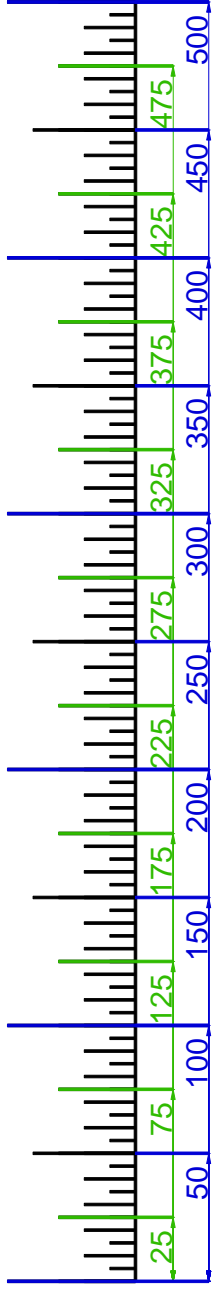

**WESTLAKE GC, WESTLAKE, CA**

9/6/2010

**WESTLAKE GC, WESTLAKE, CA**

**GET YOUR FREE YARDAGE BOOKS AT [RIVERIDGEFAIRWAYS.COM](http://RIVERIDGEFAIRWAYS.COM)**

KEY TO YARDAGE BOOK TEE MARKERS THAT REFER TO THE WESTLAKE SCORECARD YARDAGES:

C= CHAMPIONSHIP, R= REGULAR, LC= LADIES' CHAMPIONSHIP, LR= LADIES' REGULAR

NOTE THAT ALL THE "REGULAR" AND "LADIES' REGULAR" YARDAGES ARE EQUAL TO EACH OTHER.

**HOLE #1**

**HOLE #2**

**HOLE #3**

**HOLE #4**

# HOLE #6

**HOLE #7**

**HOLE #8**

**HOLE #9**

**HOLE #10**

**HOLE #11**

**HOLE #12**

**HOLE #13**

**HOLE #14**

**HOLE #15**

**HOLE #16**

**HOLE #17**

**HOLE #18**

SCALE RULER - EACH TICK MARK IS 5 YARDS.  
FOR USE WITH RIVERIDGEFAIRWAYS.COM YARDAGE BOOKS, 9/3/2010, AL DELOREY