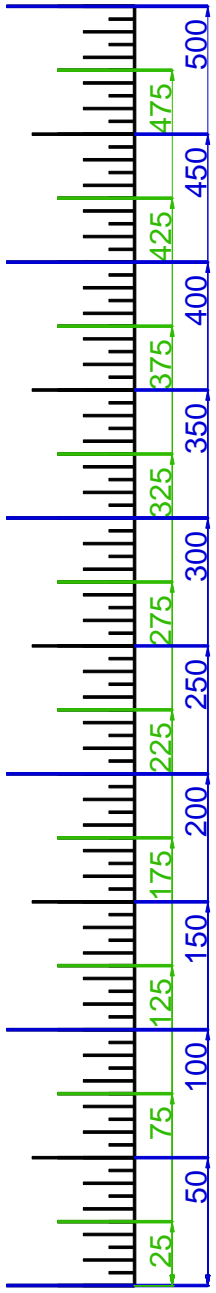

**WESTLAKE GC, WESTLAKE, CA**

9/6/2010

**WESTLAKE GC, WESTLAKE, CA**

**GET YOUR FREE YARDAGE BOOKS AT [RIVERIDGEFAIRWAYS.COM](http://RIVERIDGEFAIRWAYS.COM)**

KEY TO YARDAGE BOOK TEE MARKERS THAT REFER TO THE WESTLAKE SCORECARD YARDAGES:

C= CHAMPIONSHIP, R= REGULAR, LC= LADIES' CHAMPIONSHIP, LR= LADIES' REGULAR

NOTE THAT ALL THE "REGULAR" AND "LADIES' REGULAR" YARDAGES ARE EQUAL TO EACH OTHER.

**HOLE #1**

**HOLE #2**

**HOLE #3**

**HOLE #4**

# HOLE #6

**HOLE #7**

**HOLE #8**

**HOLE #9**

**HOLE #10**

**HOLE #11**

**HOLE #12**

**HOLE #13**

**HOLE #14**

**HOLE #15**

**HOLE #16**

**HOLE #17**

**HOLE #18**

SCALE RULER - EACH TICK MARK IS 5 YARDS.  
FOR USE WITH RIVERIDGEFAIRWAYS.COM YARDAGE BOOKS, 9/3/2010, AL DELOREY