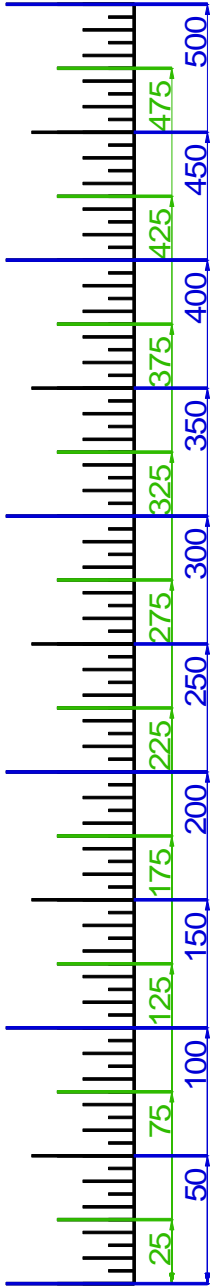

**WESTLAKE GC, WESTLAKE, CA**

9/6/2010

**WESTLAKE GC, WESTLAKE, CA**

**GET YOUR FREE YARDAGE BOOKS AT [RIVERIDGEFAIRWAYS.COM](http://RIVERIDGEFAIRWAYS.COM)**

KEY TO YARDAGE BOOK TEE MARKERS THAT REFER TO THE WESTLAKE SCORECARD YARDAGES:

C= CHAMPIONSHIP, R= REGULAR, LC= LADIES' CHAMPIONSHIP, LR= LADIES' REGULAR

NOTE THAT ALL THE "REGULAR" AND "LADIES' REGULAR" YARDAGES ARE EQUAL TO EACH OTHER.

**HOLE #1**

**HOLE #2**

**HOLE #3**

**HOLE #4**

# HOLE #6

**HOLE #7**

**HOLE #8**

**HOLE #9**

**HOLE #10**

**HOLE #11**

**HOLE #12**

**HOLE #13**

**HOLE #14**

**HOLE #15**

**HOLE #16**

**HOLE #17**

**HOLE #18**

SCALE RULER - EACH TICK MARK IS 5 YARDS.  
FOR USE WITH RIVERIDGEFAIRWAYS.COM YARDAGE BOOKS, 9/3/2010, AL DELOREY