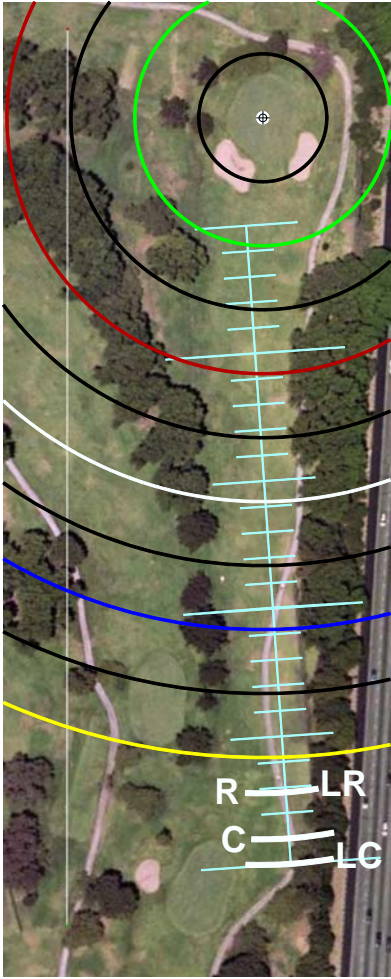

C= CHAMPIONSHIP, R= REGULAR, LC= LADIES' CHAMPIONSHIP, LR= LADIES' REGULAR

NOTE THAT ALL THE "REGULAR" AND "LADIES' REGULAR" YARDAGES ARE EQUAL TO EACH OTHER.

**HOLE #1**

**HOLE #2**

**HOLE #3**

**HOLE #4**

**HOLE #5**

# HOLE #6

**HOLE #7**

**HOLE #8**

**HOLE #9**

**HOLE #10**

**HOLE #11**

**HOLE #12**

**HOLE #13**

**HOLE #14**

**HOLE #15**

**HOLE #16**

**HOLE #17**

**HOLE #18**

SCALE RULER - EACH TICK MARK IS 5 YARDS.  
FOR USE WITH RIVERIDGEFAIRWAYS.COM YARDAGE BOOKS, 9/3/2010, AL DELOREY