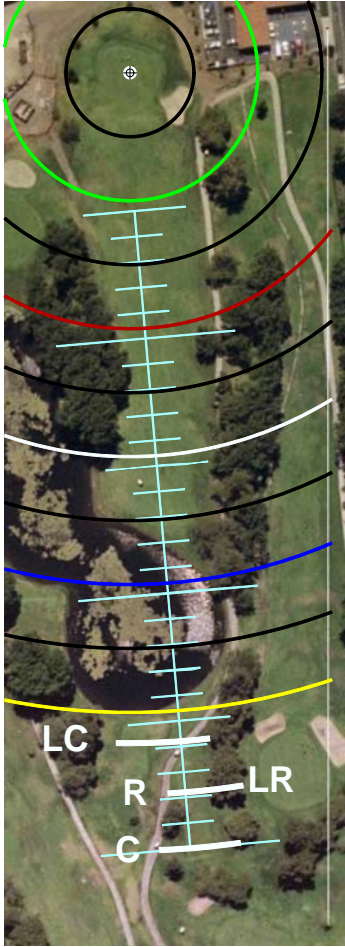

C= CHAMPIONSHIP, R= REGULAR, LC= LADIES' CHAMPIONSHIP, LR= LADIES' REGULAR

NOTE THAT ALL THE "REGULAR" AND "LADIES' REGULAR" YARDAGES ARE EQUAL TO EACH OTHER.

**HOLE #1**

**HOLE #2**

**HOLE #3**

**HOLE #4**

**HOLE #5**

# HOLE #6

**HOLE #7**

**HOLE #8**

**HOLE #9**

**HOLE #10**

**HOLE #11**

**HOLE #12**

**HOLE #13**

**HOLE #14**

**HOLE #15**

**HOLE #16**

**HOLE #17**

**HOLE #18**

SCALE RULER - EACH TICK MARK IS 5 YARDS.  
FOR USE WITH RIVERIDGEFAIRWAYS.COM YARDAGE BOOKS, 9/3/2010, AL DELOREY