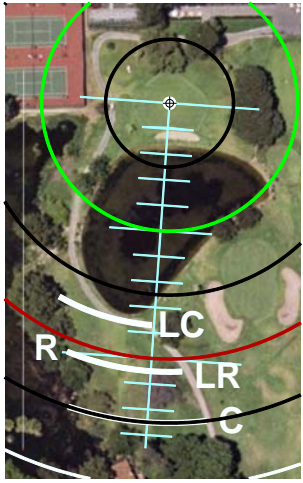

C= CHAMPIONSHIP, R= REGULAR, LC= LADIES' CHAMPIONSHIP, LR= LADIES' REGULAR

NOTE THAT ALL THE "REGULAR" AND "LADIES' REGULAR" YARDAGES ARE EQUAL TO EACH OTHER.

**HOLE #1**

**HOLE #2**

**HOLE #3**

**HOLE #4**

# HOLE #6

**HOLE #7**

**HOLE #8**

**HOLE #9**

**HOLE #10**

**HOLE #11**

**HOLE #12**

**HOLE #13**

**HOLE #14**

**HOLE #15**

**HOLE #16**

**HOLE #17**

**HOLE #18**

SCALE RULER - EACH TICK MARK IS 5 YARDS.  
FOR USE WITH RIVERIDGEFAIRWAYS.COM YARDAGE BOOKS, 9/3/2010, AL DELOREY