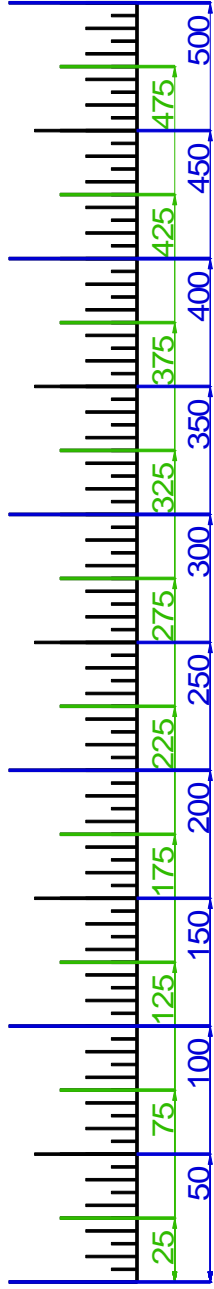

**WESTLAKE GC, WESTLAKE, CA**

9/6/2010

**WESTLAKE GC, WESTLAKE, CA**

**GET YOUR FREE YARDAGE BOOKS AT [RIVERIDGEFAIRWAYS.COM](http://RIVERIDGEFAIRWAYS.COM)**

KEY TO YARDAGE BOOK TEE MARKERS THAT REFER TO THE WESTLAKE SCORECARD YARDAGES:

C= CHAMPIONSHIP, R= REGULAR, LC= LADIES' CHAMPIONSHIP, LR= LADIES' REGULAR

NOTE THAT ALL THE "REGULAR" AND "LADIES' REGULAR" YARDAGES ARE EQUAL TO EACH OTHER.

**HOLE #1**

**HOLE #2**

**HOLE #3**

**HOLE #4**

# HOLE #6

**HOLE #7**

**HOLE #8**

**HOLE #9**

**HOLE #10**

**HOLE #11**

**HOLE #12**

**HOLE #13**

**HOLE #14**

**HOLE #15**

**HOLE #16**

**HOLE #17**

**HOLE #18**

SCALE RULER - EACH TICK MARK IS 5 YARDS.  
FOR USE WITH RIVERIDGEFAIRWAYS.COM YARDAGE BOOKS, 9/3/2010, AL DELOREY