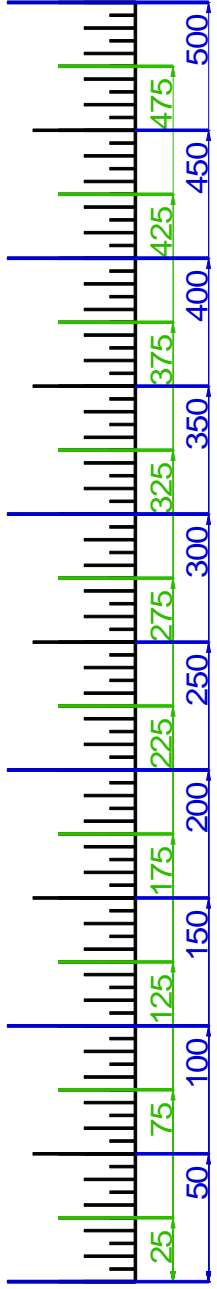

**WESTLAKE GC, WESTLAKE, CA**

9/6/2010

**WESTLAKE GC, WESTLAKE, CA**

**GET YOUR FREE YARDAGE BOOKS AT [RIVERIDGEFAIRWAYS.COM](http://RIVERIDGEFAIRWAYS.COM)**

KEY TO YARDAGE BOOK TEE MARKERS THAT REFER TO THE WESTLAKE SCORECARD YARDAGES:

C= CHAMPIONSHIP, R= REGULAR, LC= LADIES' CHAMPIONSHIP, LR= LADIES' REGULAR

NOTE THAT ALL THE "REGULAR" AND "LADIES' REGULAR" YARDAGES ARE EQUAL TO EACH OTHER.

**HOLE #1**

**HOLE #2**

**HOLE #3**

**HOLE #4**

# HOLE #6

**HOLE #7**

**HOLE #8**

**HOLE #9**

**HOLE #10**

**HOLE #11**

**HOLE #12**

**HOLE #13**

**HOLE #14**

**HOLE #15**

**HOLE #16**

**HOLE #17**

**HOLE #18**

SCALE RULER - EACH TICK MARK IS 5 YARDS.  
FOR USE WITH RIVERIDGEFAIRWAYS.COM YARDAGE BOOKS, 9/3/2010, AL DELOREY