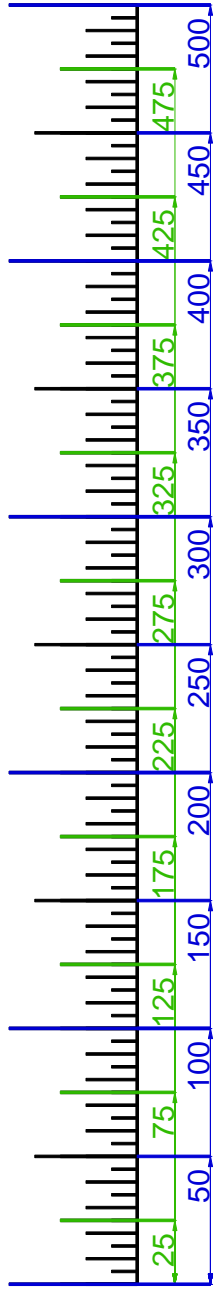

**WESTLAKE GC, WESTLAKE, CA**

9/6/2010

**WESTLAKE GC, WESTLAKE, CA**

**GET YOUR FREE YARDAGE BOOKS AT [RIVERIDGEFAIRWAYS.COM](http://RIVERIDGEFAIRWAYS.COM)**

KEY TO YARDAGE BOOK TEE MARKERS THAT REFER TO THE WESTLAKE SCORECARD YARDAGES:

C= CHAMPIONSHIP, R= REGULAR, LC= LADIES' CHAMPIONSHIP, LR= LADIES' REGULAR

NOTE THAT ALL THE "REGULAR" AND "LADIES' REGULAR" YARDAGES ARE EQUAL TO EACH OTHER.

**HOLE #1**

**HOLE #2**

**HOLE #3**

**HOLE #4**

# HOLE #6

**HOLE #7**

**HOLE #8**

**HOLE #9**

**HOLE #10**

**HOLE #11**

**HOLE #12**

**HOLE #13**

**HOLE #14**

**HOLE #15**

**HOLE #16**

**HOLE #17**

**HOLE #18**

SCALE RULER - EACH TICK MARK IS 5 YARDS.  
FOR USE WITH RIVERIDGEFAIRWAYS.COM YARDAGE BOOKS, 9/3/2010, AL DELOREY