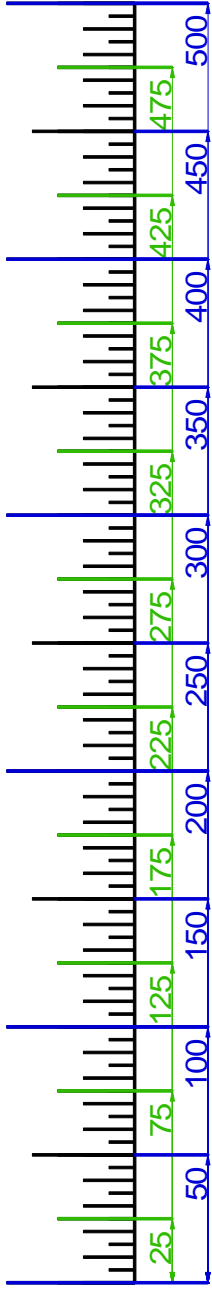

**WESTLAKE GC, WESTLAKE, CA**

9/6/2010

**WESTLAKE GC, WESTLAKE, CA**

**GET YOUR FREE YARDAGE BOOKS AT [RIVERIDGEFAIRWAYS.COM](http://RIVERIDGEFAIRWAYS.COM)**

KEY TO YARDAGE BOOK TEE MARKERS THAT REFER TO THE WESTLAKE SCORECARD YARDAGES:

C= CHAMPIONSHIP, R= REGULAR, LC= LADIES' CHAMPIONSHIP, LR= LADIES' REGULAR

NOTE THAT ALL THE "REGULAR" AND "LADIES' REGULAR" YARDAGES ARE EQUAL TO EACH OTHER.

**HOLE #1**

**HOLE #2**

**HOLE #3**

**HOLE #4**

# HOLE #6

**HOLE #7**

**HOLE #8**

**HOLE #9**

**HOLE #10**

**HOLE #11**

**HOLE #12**

**HOLE #13**

**HOLE #14**

**HOLE #15**

**HOLE #16**

**HOLE #17**

**HOLE #18**

SCALE RULER - EACH TICK MARK IS 5 YARDS.  
FOR USE WITH RIVERIDGEFAIRWAYS.COM YARDAGE BOOKS, 9/3/2010, AL DELOREY