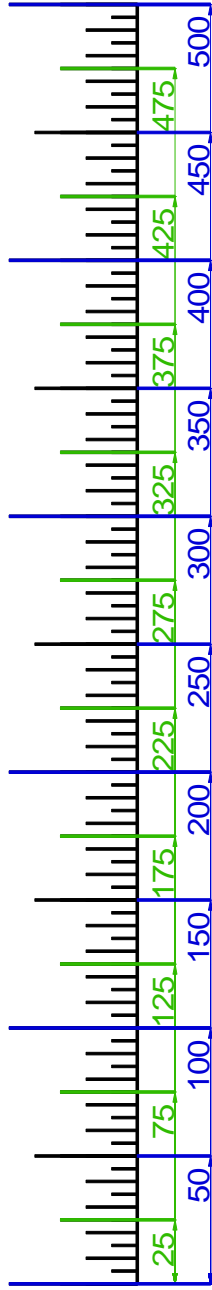

**WESTLAKE GC, WESTLAKE, CA**

9/6/2010

**WESTLAKE GC, WESTLAKE, CA**

**GET YOUR FREE YARDAGE BOOKS AT [RIVERIDGEFAIRWAYS.COM](http://RIVERIDGEFAIRWAYS.COM)**

KEY TO YARDAGE BOOK TEE MARKERS THAT REFER TO THE WESTLAKE SCORECARD YARDAGES:

C= CHAMPIONSHIP, R= REGULAR, LC= LADIES' CHAMPIONSHIP, LR= LADIES' REGULAR

NOTE THAT ALL THE "REGULAR" AND "LADIES' REGULAR" YARDAGES ARE EQUAL TO EACH OTHER.

**HOLE #1**

**HOLE #2**

**HOLE #3**

**HOLE #4**

# HOLE #6

**HOLE #7**

**HOLE #8**

**HOLE #9**

**HOLE #10**

**HOLE #11**

**HOLE #12**

**HOLE #13**

**HOLE #14**

**HOLE #15**

**HOLE #16**

**HOLE #17**

**HOLE #18**

SCALE RULER - EACH TICK MARK IS 5 YARDS.  
FOR USE WITH RIVERIDGEFAIRWAYS.COM YARDAGE BOOKS, 9/3/2010, AL DELOREY