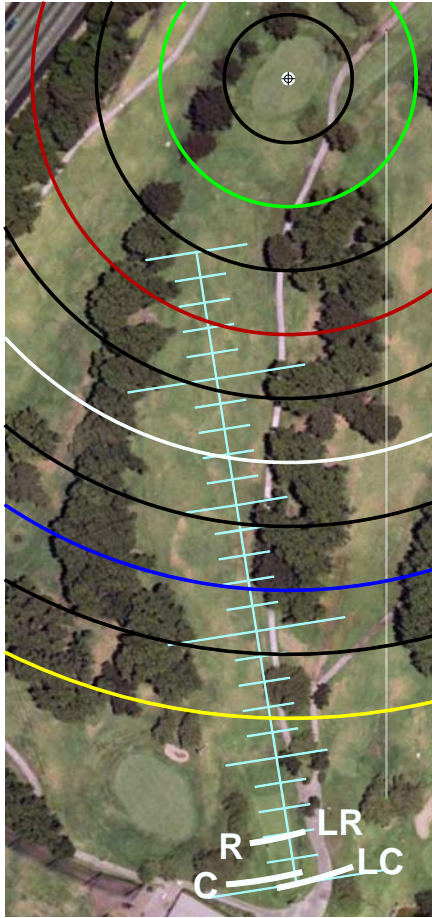

C= CHAMPIONSHIP, R= REGULAR, LC= LADIES' CHAMPIONSHIP, LR= LADIES' REGULAR

NOTE THAT ALL THE "REGULAR" AND "LADIES' REGULAR" YARDAGES ARE EQUAL TO EACH OTHER.

**HOLE #1**

**HOLE #2**

**HOLE #3**

**HOLE #4**

**HOLE #5**

# HOLE #6

**HOLE #7**

**HOLE #8**

**HOLE #9**

**HOLE #10**

**HOLE #11**

**HOLE #12**

**HOLE #13**

**HOLE #14**

**HOLE #15**

**HOLE #16**

**HOLE #17**

**HOLE #18**

SCALE RULER - EACH TICK MARK IS 5 YARDS.  
FOR USE WITH RIVERIDGEFAIRWAYS.COM YARDAGE BOOKS, 9/3/2010, AL DELOREY