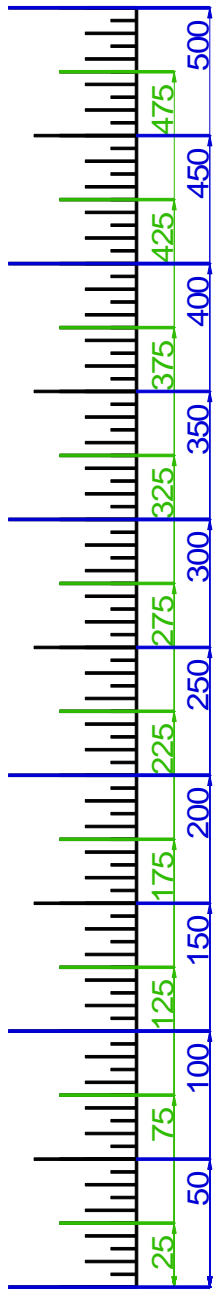

**WESTLAKE GC, WESTLAKE, CA**

9/6/2010

**WESTLAKE GC, WESTLAKE, CA**

**GET YOUR FREE YARDAGE BOOKS AT [RIVERIDGEFAIRWAYS.COM](http://RIVERIDGEFAIRWAYS.COM)**

KEY TO YARDAGE BOOK TEE MARKERS THAT REFER TO THE WESTLAKE SCORECARD YARDAGES:

C= CHAMPIONSHIP, R= REGULAR, LC= LADIES' CHAMPIONSHIP, LR= LADIES' REGULAR

NOTE THAT ALL THE "REGULAR" AND "LADIES' REGULAR" YARDAGES ARE EQUAL TO EACH OTHER.

**HOLE #1**

**HOLE #2**

**HOLE #3**

**HOLE #4**

# HOLE #6

**HOLE #7**

**HOLE #8**

**HOLE #9**

**HOLE #10**

**HOLE #11**

**HOLE #12**

**HOLE #13**

**HOLE #14**

**HOLE #15**

**HOLE #16**

**HOLE #17**

**HOLE #18**

SCALE RULER - EACH TICK MARK IS 5 YARDS.  
FOR USE WITH RIVERIDGEFAIRWAYS.COM YARDAGE BOOKS, 9/3/2010, AL DELOREY