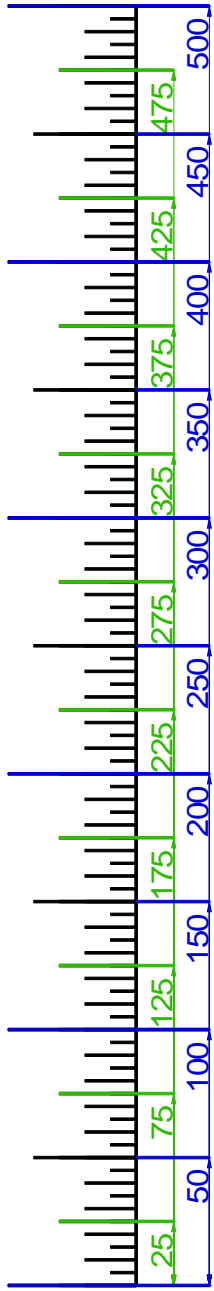

**WESTLAKE GC, WESTLAKE, CA**

9/6/2010

**WESTLAKE GC, WESTLAKE, CA**

**GET YOUR FREE YARDAGE BOOKS AT [RIVERIDGEFAIRWAYS.COM](http://RIVERIDGEFAIRWAYS.COM)**

KEY TO YARDAGE BOOK TEE MARKERS THAT REFER TO THE WESTLAKE SCORECARD YARDAGES:

C= CHAMPIONSHIP, R= REGULAR, LC= LADIES' CHAMPIONSHIP, LR= LADIES' REGULAR

NOTE THAT ALL THE "REGULAR" AND "LADIES' REGULAR" YARDAGES ARE EQUAL TO EACH OTHER.

**HOLE #1**

**HOLE #2**

**HOLE #3**

**HOLE #4**

# HOLE #6

**HOLE #7**

**HOLE #8**

**HOLE #9**

**HOLE #10**

**HOLE #11**

**HOLE #12**

**HOLE #13**

**HOLE #14**

**HOLE #15**

**HOLE #16**

**HOLE #17**

**HOLE #18**

SCALE RULER - EACH TICK MARK IS 5 YARDS.  
FOR USE WITH RIVERIDGEFAIRWAYS.COM YARDAGE BOOKS, 9/3/2010, AL DELOREY