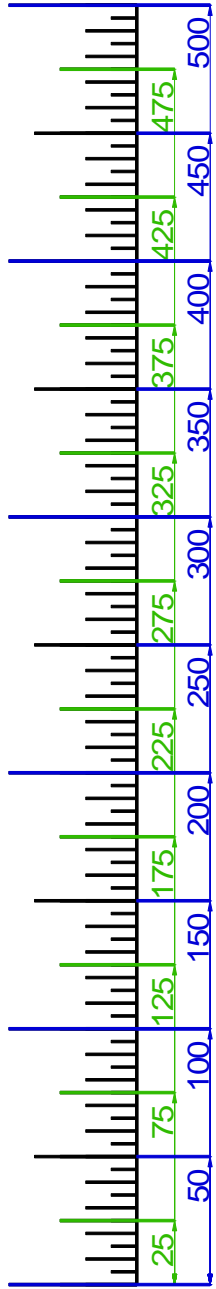

**WESTLAKE GC, WESTLAKE, CA**

9/6/2010

**WESTLAKE GC, WESTLAKE, CA**

**GET YOUR FREE YARDAGE BOOKS AT [RIVERIDGEFAIRWAYS.COM](http://RIVERIDGEFAIRWAYS.COM)**

KEY TO YARDAGE BOOK TEE MARKERS THAT REFER TO THE WESTLAKE SCORECARD YARDAGES:

C= CHAMPIONSHIP, R= REGULAR, LC= LADIES' CHAMPIONSHIP, LR= LADIES' REGULAR

NOTE THAT ALL THE "REGULAR" AND "LADIES' REGULAR" YARDAGES ARE EQUAL TO EACH OTHER.

**HOLE #1**

**HOLE #2**

**HOLE #3**

**HOLE #4**

# HOLE #6

**HOLE #7**

**HOLE #8**

**HOLE #9**

**HOLE #10**

**HOLE #11**

**HOLE #12**

**HOLE #13**

**HOLE #14**

**HOLE #15**

**HOLE #16**

**HOLE #17**

**HOLE #18**

SCALE RULER - EACH TICK MARK IS 5 YARDS.  
FOR USE WITH RIVERIDGEFAIRWAYS.COM YARDAGE BOOKS, 9/3/2010, AL DELOREY