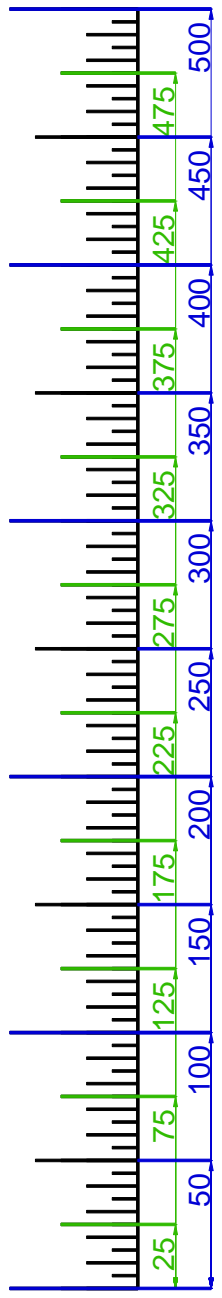

**WESTLAKE GC, WESTLAKE, CA**

9/6/2010

**WESTLAKE GC, WESTLAKE, CA**

**GET YOUR FREE YARDAGE BOOKS AT [RIVERIDGEFAIRWAYS.COM](http://RIVERIDGEFAIRWAYS.COM)**

KEY TO YARDAGE BOOK TEE MARKERS THAT REFER TO THE WESTLAKE SCORECARD YARDAGES:

C= CHAMPIONSHIP, R= REGULAR, LC= LADIES' CHAMPIONSHIP, LR= LADIES' REGULAR

NOTE THAT ALL THE "REGULAR" AND "LADIES' REGULAR" YARDAGES ARE EQUAL TO EACH OTHER.

**HOLE #1**

**HOLE #2**

**HOLE #3**

**HOLE #4**

# HOLE #6

**HOLE #7**

**HOLE #8**

**HOLE #9**

**HOLE #10**

**HOLE #11**

**HOLE #12**

**HOLE #13**

**HOLE #14**

**HOLE #15**

**HOLE #16**

**HOLE #17**

**HOLE #18**

SCALE RULER - EACH TICK MARK IS 5 YARDS.  
FOR USE WITH RIVERIDGEFAIRWAYS.COM YARDAGE BOOKS, 9/3/2010, AL DELOREY