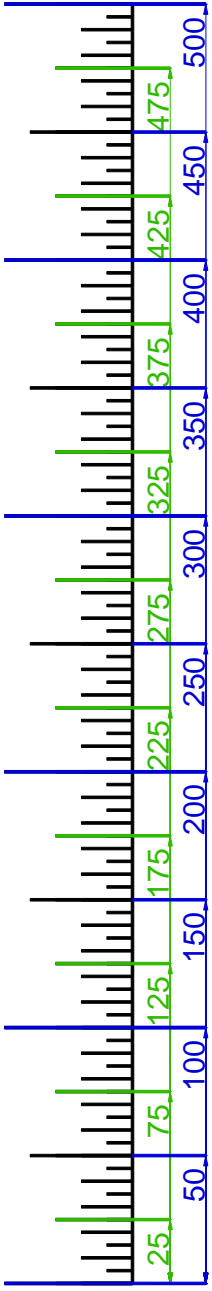

**WESTLAKE GC, WESTLAKE, CA**

9/6/2010

**WESTLAKE GC, WESTLAKE, CA**

**GET YOUR FREE YARDAGE BOOKS AT [RIVERIDGEFAIRWAYS.COM](http://RIVERIDGEFAIRWAYS.COM)**

KEY TO YARDAGE BOOK TEE MARKERS THAT REFER TO THE WESTLAKE SCORECARD YARDAGES:

C= CHAMPIONSHIP, R= REGULAR, LC= LADIES' CHAMPIONSHIP, LR= LADIES' REGULAR

NOTE THAT ALL THE "REGULAR" AND "LADIES' REGULAR" YARDAGES ARE EQUAL TO EACH OTHER.

**HOLE #1**

**HOLE #2**

**HOLE #3**

**HOLE #4**

# HOLE #6

**HOLE #7**

**HOLE #8**

**HOLE #9**

**HOLE #10**

**HOLE #11**

**HOLE #12**

**HOLE #13**

**HOLE #14**

**HOLE #15**

**HOLE #16**

**HOLE #17**

**HOLE #18**

SCALE RULER - EACH TICK MARK IS 5 YARDS.  
FOR USE WITH RIVERIDGEFAIRWAYS.COM YARDAGE BOOKS, 9/3/2010, AL DELOREY