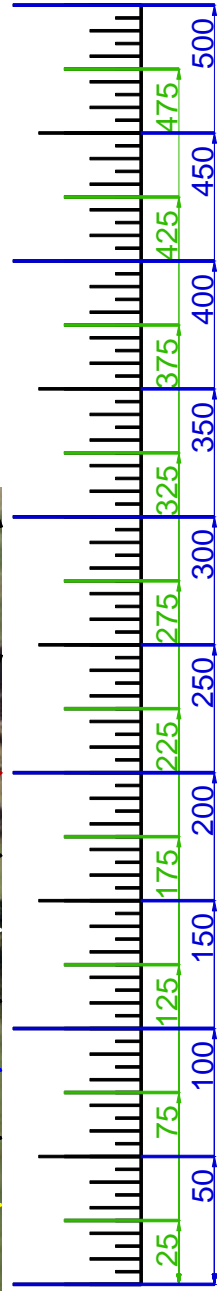

**WESTLAKE GC, WESTLAKE, CA**

9/6/2010

**WESTLAKE GC, WESTLAKE, CA**

**GET YOUR FREE YARDAGE BOOKS AT [RIVERIDGEFAIRWAYS.COM](http://RIVERIDGEFAIRWAYS.COM)**

KEY TO YARDAGE BOOK TEE MARKERS THAT REFER TO THE WESTLAKE SCORECARD YARDAGES:

C= CHAMPIONSHIP, R= REGULAR, LC= LADIES' CHAMPIONSHIP, LR= LADIES' REGULAR

NOTE THAT ALL THE "REGULAR" AND "LADIES' REGULAR" YARDAGES ARE EQUAL TO EACH OTHER.

**HOLE #1**

**HOLE #2**

**HOLE #3**

**HOLE #4**

# HOLE #6

**HOLE #7**

**HOLE #8**

**HOLE #9**

**HOLE #10**

**HOLE #11**

**HOLE #12**

**HOLE #13**

**HOLE #14**

**HOLE #15**

**HOLE #16**

**HOLE #17**

**HOLE #18**

SCALE RULER - EACH TICK MARK IS 5 YARDS.  
FOR USE WITH RIVERIDGEFAIRWAYS.COM YARDAGE BOOKS, 9/3/2010, AL DELOREY