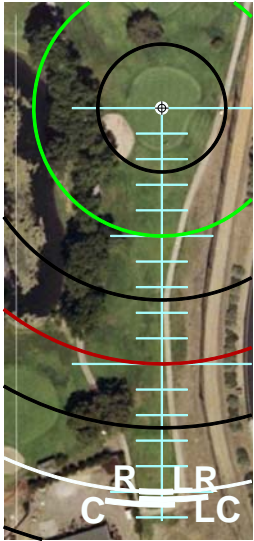

C= CHAMPIONSHIP, R= REGULAR, LC= LADIES' CHAMPIONSHIP, LR= LADIES' REGULAR

NOTE THAT ALL THE "REGULAR" AND "LADIES' REGULAR" YARDAGES ARE EQUAL TO EACH OTHER.

**HOLE #1**

**HOLE #2**

**HOLE #3**

**HOLE #4**

**HOLE #5**

# HOLE #6

**HOLE #7**

**HOLE #8**

**HOLE #9**

**HOLE #10**

**HOLE #11**

**HOLE #12**

**HOLE #13**

**HOLE #14**

**HOLE #15**

**HOLE #16**

**HOLE #17**

**HOLE #18**

SCALE RULER - EACH TICK MARK IS 5 YARDS.  
FOR USE WITH RIVERIDGEFAIRWAYS.COM YARDAGE BOOKS, 9/3/2010, AL DELOREY