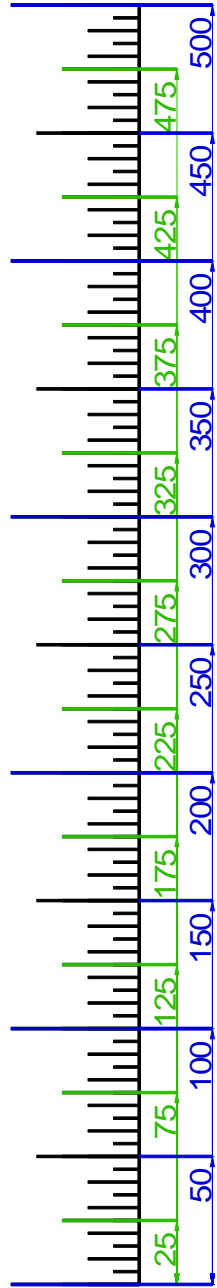

**WESTLAKE GC, WESTLAKE, CA**

9/6/2010

**WESTLAKE GC, WESTLAKE, CA**

**GET YOUR FREE YARDAGE BOOKS AT [RIVERIDGEFAIRWAYS.COM](http://RIVERIDGEFAIRWAYS.COM)**

KEY TO YARDAGE BOOK TEE MARKERS THAT REFER TO THE WESTLAKE SCORECARD YARDAGES:

C= CHAMPIONSHIP, R= REGULAR, LC= LADIES' CHAMPIONSHIP, LR= LADIES' REGULAR

NOTE THAT ALL THE "REGULAR" AND "LADIES' REGULAR" YARDAGES ARE EQUAL TO EACH OTHER.

**HOLE #1**

**HOLE #2**

**HOLE #3**

**HOLE #4**

# HOLE #6

**HOLE #7**

**HOLE #8**

**HOLE #9**

**HOLE #10**

**HOLE #11**

**HOLE #12**

**HOLE #13**

**HOLE #14**

**HOLE #15**

**HOLE #16**

**HOLE #17**

**HOLE #18**

SCALE RULER - EACH TICK MARK IS 5 YARDS.  
FOR USE WITH RIVERIDGEFAIRWAYS.COM YARDAGE BOOKS, 9/3/2010, AL DELOREY