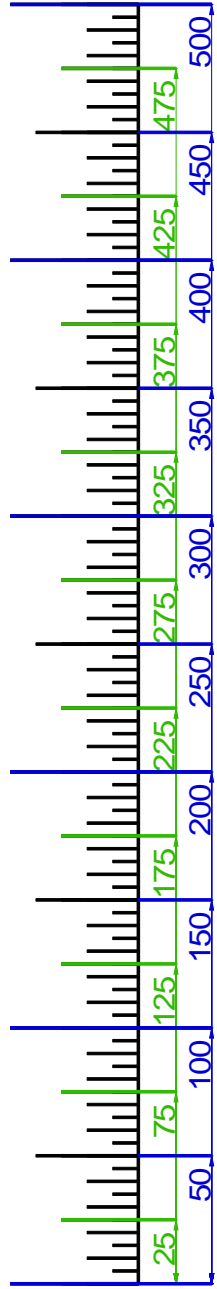

**WESTLAKE GC, WESTLAKE, CA**

9/6/2010

**WESTLAKE GC, WESTLAKE, CA**

**GET YOUR FREE YARDAGE BOOKS AT [RIVERIDGEFAIRWAYS.COM](http://RIVERIDGEFAIRWAYS.COM)**

KEY TO YARDAGE BOOK TEE MARKERS THAT REFER TO THE WESTLAKE SCORECARD YARDAGES:

C= CHAMPIONSHIP, R= REGULAR, LC= LADIES' CHAMPIONSHIP, LR= LADIES' REGULAR

NOTE THAT ALL THE "REGULAR" AND "LADIES' REGULAR" YARDAGES ARE EQUAL TO EACH OTHER.

**HOLE #1**

**HOLE #2**

**HOLE #3**

**HOLE #4**

# HOLE #6

**HOLE #7**

**HOLE #8**

**HOLE #9**

**HOLE #10**

**HOLE #11**

**HOLE #12**

**HOLE #13**

**HOLE #14**

**HOLE #15**

**HOLE #16**

**HOLE #17**

**HOLE #18**

SCALE RULER - EACH TICK MARK IS 5 YARDS.  
FOR USE WITH RIVERIDGEFAIRWAYS.COM YARDAGE BOOKS, 9/3/2010, AL DELOREY