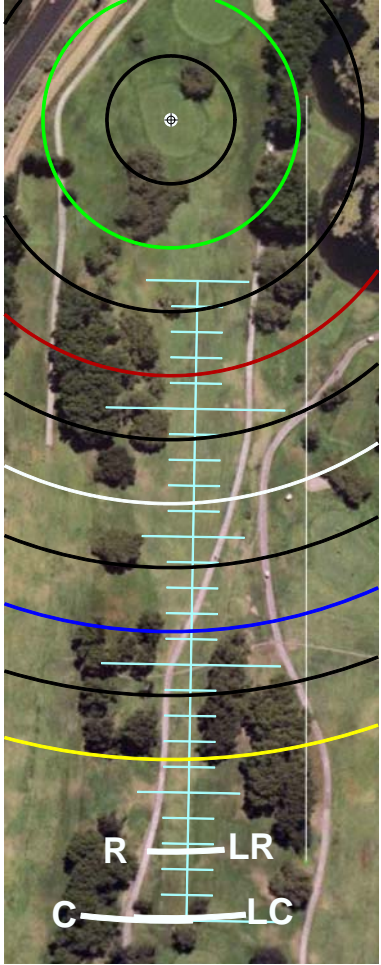

C= CHAMPIONSHIP, R= REGULAR, LC= LADIES' CHAMPIONSHIP, LR= LADIES' REGULAR

NOTE THAT ALL THE "REGULAR" AND "LADIES' REGULAR" YARDAGES ARE EQUAL TO EACH OTHER.

**HOLE #1**

**HOLE #2**

**HOLE #3**

**HOLE #4**

**HOLE #5**

# HOLE #6

**HOLE #7**

**HOLE #8**

**HOLE #9**

**HOLE #10**

**HOLE #11**

**HOLE #12**

**HOLE #13**

**HOLE #14**

**HOLE #15**

**HOLE #16**

**HOLE #17**

**HOLE #18**

SCALE RULER - EACH TICK MARK IS 5 YARDS.  
FOR USE WITH RIVERIDGEFAIRWAYS.COM YARDAGE BOOKS, 9/3/2010, AL DELOREY