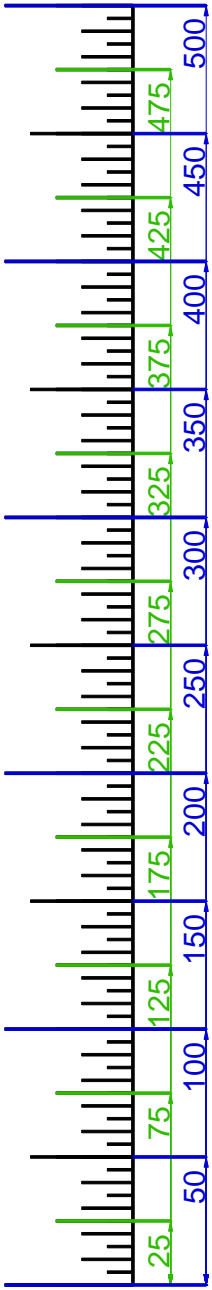

**WESTLAKE GC, WESTLAKE, CA**

9/6/2010

**WESTLAKE GC, WESTLAKE, CA**

**GET YOUR FREE YARDAGE BOOKS AT [RIVERIDGEFAIRWAYS.COM](http://RIVERIDGEFAIRWAYS.COM)**

KEY TO YARDAGE BOOK TEE MARKERS THAT REFER TO THE WESTLAKE SCORECARD YARDAGES:

C= CHAMPIONSHIP, R= REGULAR, LC= LADIES' CHAMPIONSHIP, LR= LADIES' REGULAR

NOTE THAT ALL THE "REGULAR" AND "LADIES' REGULAR" YARDAGES ARE EQUAL TO EACH OTHER.

**HOLE #1**

**HOLE #2**

**HOLE #3**

**HOLE #4**

# HOLE #6

**HOLE #7**

**HOLE #8**

**HOLE #9**

**HOLE #10**

**HOLE #11**

**HOLE #12**

**HOLE #13**

**HOLE #14**

**HOLE #15**

**HOLE #16**

**HOLE #17**

**HOLE #18**

SCALE RULER - EACH TICK MARK IS 5 YARDS.  
FOR USE WITH RIVERIDGEFAIRWAYS.COM YARDAGE BOOKS, 9/3/2010, AL DELOREY