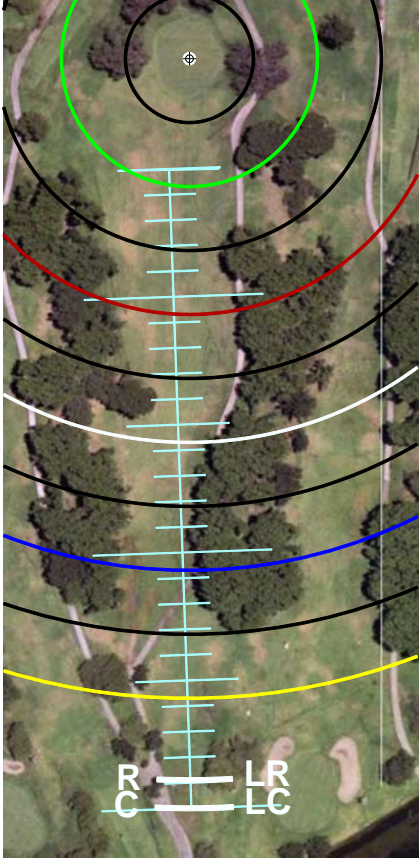

**WESTLAKE GC, WESTLAKE, CA**

9/6/2010

**WESTLAKE GC, WESTLAKE, CA**

**GET YOUR FREE YARDAGE BOOKS AT [RIVERIDGEFAIRWAYS.COM](http://RIVERIDGEFAIRWAYS.COM)**

KEY TO YARDAGE BOOK TEE MARKERS THAT REFER TO THE WESTLAKE SCORECARD YARDAGES:

C= CHAMPIONSHIP, R= REGULAR, LC= LADIES' CHAMPIONSHIP, LR= LADIES' REGULAR

NOTE THAT ALL THE "REGULAR" AND "LADIES' REGULAR" YARDAGES ARE EQUAL TO EACH OTHER.

**HOLE #1**

**HOLE #2**

**HOLE #3**

**HOLE #4**

**HOLE #5**

**HOLE #14**

**HOLE #15**

**HOLE #16**

**HOLE #17**

**HOLE #18**

SCALE RULER - EACH TICK MARK IS 5 YARDS.  
FOR USE WITH RIVERIDGEFAIRWAYS.COM YARDAGE BOOKS, 9/3/2010, AL DELOREY