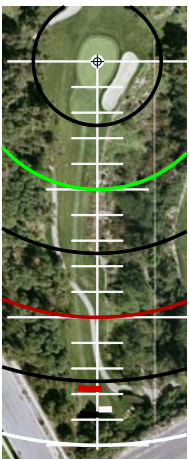

SUNSET HILLS GC, THOUSAND OAKS
GET YOUR FREE YARDAGE BOOKS AT RIVERRIDGEFAIRWAYS.COM

HOLE #1

HOLE #2

HOLE #3

HOLE #4

HOLE #5

HOLE #6

HOLE #7

HOLE #9

HOLE #10

HOLE #11

HOLE #12

HOLE #13

HOLE #14

HOLE #15

HOLE #16

HOLE #17

HOLE #18

SCALE RULER - EACH TICK MARK IS 5 YARDS.
FOR USE WITH RIVERIDGEFAIRWAYS.COM YARDAGE BOOKS, 9/3/2010, AL DELOREY