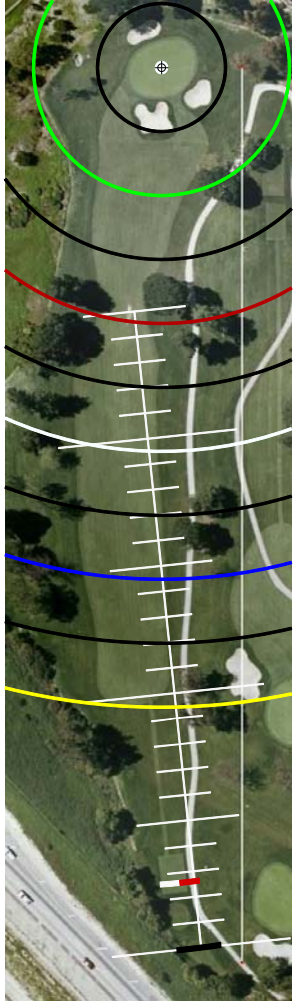

SUNSET HILLS GC, THOUSAND OAKS
GET YOUR FREE YARDAGE BOOKS AT RIVERRIDGEFAIRWAYS.COM

HOLE #1

HOLE #2

HOLE #3

HOLE #4

HOLE #5

HOLE #6

HOLE #7

HOLE #9

HOLE #10

HOLE #11

HOLE #12

HOLE #13

HOLE #14

HOLE #15

HOLE #16

HOLE #17

HOLE #18

SCALE RULER - EACH TICK MARK IS 5 YARDS.
FOR USE WITH RIVERIDGEFAIRWAYS.COM YARDAGE BOOKS, 9/3/2010, AL DELOREY