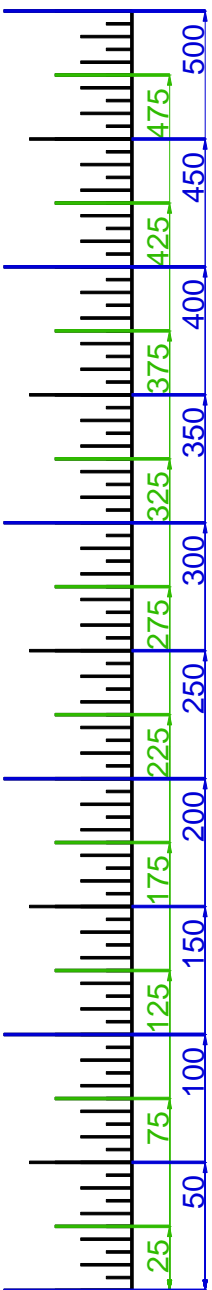

SUNSET HILLS GC, THOUSAND OAKS
GET YOUR FREE YARDAGE BOOKS AT RIVERRIDGEFAIRWAYS.COM

HOLE #1

HOLE #2

HOLE #3

HOLE #4

HOLE #5

HOLE #6

HOLE #7

HOLE #9

HOLE #10

HOLE #11

HOLE #12

HOLE #13

HOLE #14

HOLE #15

HOLE #16

HOLE #17

HOLE #18

SCALE RULER - EACH TICK MARK IS 5 YARDS.
FOR USE WITH RIVERIDGEFAIRWAYS.COM YARDAGE BOOKS, 9/3/2010, AL DELOREY