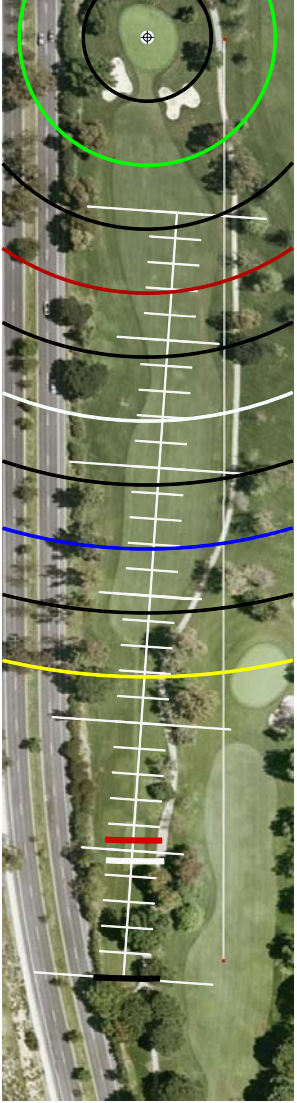

SUNSET HILLS GC, THOUSAND OAKS
GET YOUR FREE YARDAGE BOOKS AT RIVERRIDGEFAIRWAYS.COM

HOLE #1

HOLE #2

HOLE #3

HOLE #4

HOLE #5

HOLE #6

HOLE #7

HOLE #9

HOLE #10

HOLE #11

HOLE #12

HOLE #13

HOLE #14

HOLE #15

HOLE #16

HOLE #17

HOLE #18

SCALE RULER - EACH TICK MARK IS 5 YARDS.
FOR USE WITH RIVERIDGEFAIRWAYS.COM YARDAGE BOOKS, 9/3/2010, AL DELOREY