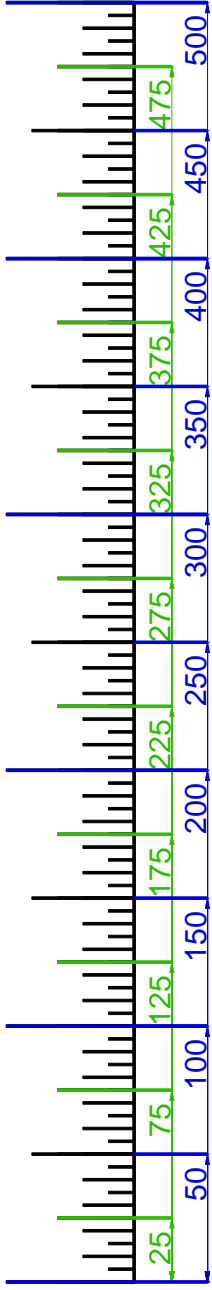

SUNSET HILLS GC, THOUSAND OAKS
GET YOUR FREE YARDAGE BOOKS AT RIVERRIDGEFAIRWAYS.COM

HOLE #1

HOLE #2

HOLE #3

HOLE #4

HOLE #5

HOLE #6

HOLE #7

HOLE #9

HOLE #10

HOLE #11

HOLE #12

HOLE #13

HOLE #14

HOLE #15

HOLE #16

HOLE #17

HOLE #18

SCALE RULER - EACH TICK MARK IS 5 YARDS.
FOR USE WITH RIVERIDGEFAIRWAYS.COM YARDAGE BOOKS, 9/3/2010, AL DELOREY