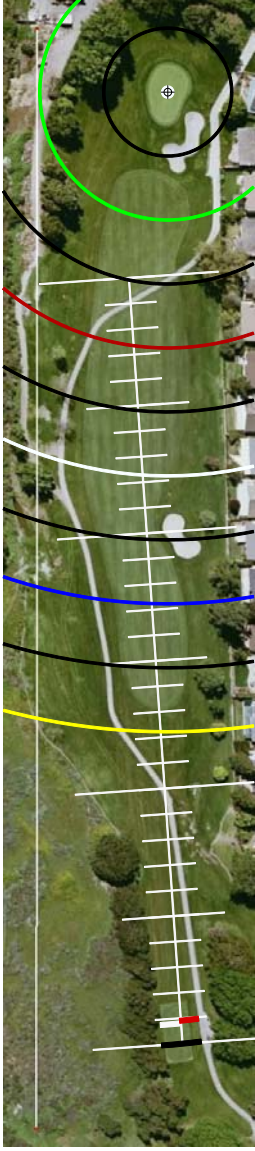

SUNSET HILLS GC, THOUSAND OAKS
GET YOUR FREE YARDAGE BOOKS AT RIVERRIDGEFAIRWAYS.COM

HOLE #1

HOLE #2

HOLE #3

HOLE #4

HOLE #5

HOLE #6

HOLE #7

HOLE #9

HOLE #10

HOLE #11

HOLE #12

HOLE #13

HOLE #14

HOLE #15

HOLE #16

HOLE #17

HOLE #18

SCALE RULER - EACH TICK MARK IS 5 YARDS.
FOR USE WITH RIVERIDGEFAIRWAYS.COM YARDAGE BOOKS, 9/3/2010, AL DELOREY