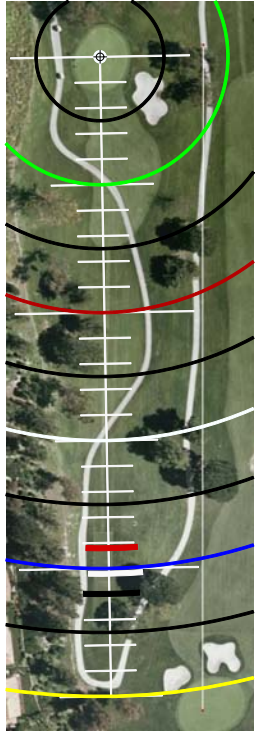

SUNSET HILLS GC, THOUSAND OAKS
GET YOUR FREE YARDAGE BOOKS AT RIVERRIDGEFAIRWAYS.COM

HOLE #1

HOLE #2

HOLE #3

HOLE #4

HOLE #5

HOLE #6

HOLE #7

HOLE #9

HOLE #10

HOLE #11

HOLE #12

HOLE #13

HOLE #14

HOLE #15

HOLE #16

HOLE #17

HOLE #18

SCALE RULER - EACH TICK MARK IS 5 YARDS.
FOR USE WITH RIVERIDGEFAIRWAYS.COM YARDAGE BOOKS, 9/3/2010, AL DELOREY