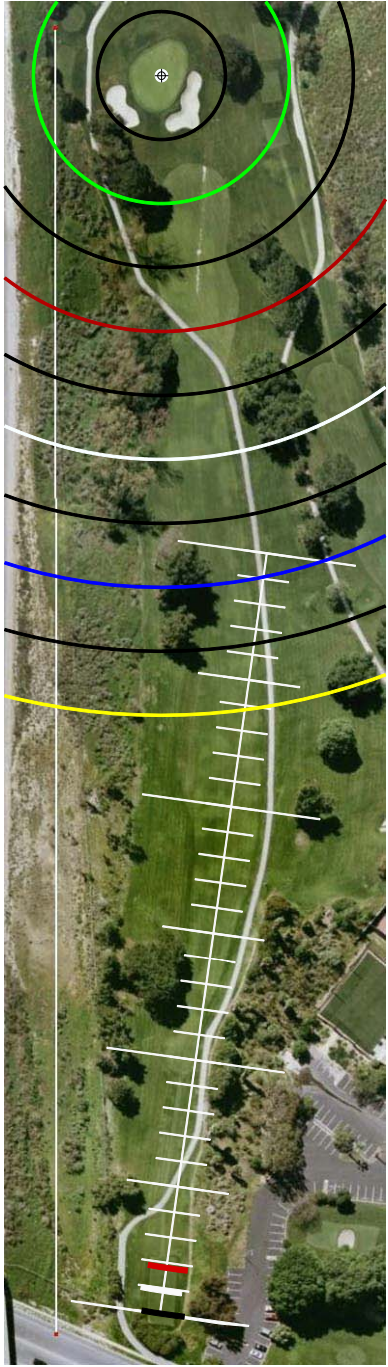

SUNSET HILLS GC, THOUSAND OAKS
GET YOUR FREE YARDAGE BOOKS AT RIVERRIDGEFAIRWAYS.COM

HOLE #1

HOLE #2

HOLE #3

HOLE #4

HOLE #5

HOLE #6

HOLE #7

HOLE #9

HOLE #10

HOLE #11

HOLE #12

HOLE #13

HOLE #14

HOLE #15

HOLE #16

HOLE #17

HOLE #18

SCALE RULER - EACH TICK MARK IS 5 YARDS.
FOR USE WITH RIVERIDGEFAIRWAYS.COM YARDAGE BOOKS, 9/3/2010, AL DELOREY