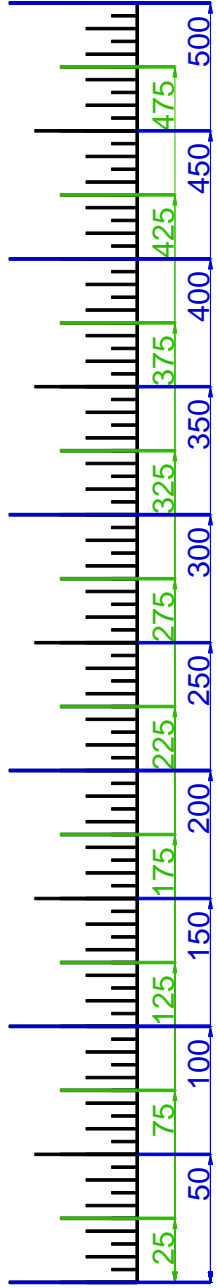

SUNSET HILLS GC, THOUSAND OAKS
GET YOUR FREE YARDAGE BOOKS AT RIVERRIDGEFAIRWAYS.COM

HOLE #1

HOLE #2

HOLE #3

HOLE #4

HOLE #5

HOLE #6

HOLE #7

HOLE #9

HOLE #10

HOLE #11

HOLE #12

HOLE #13

HOLE #14

HOLE #15

HOLE #16

HOLE #17

HOLE #18

SCALE RULER - EACH TICK MARK IS 5 YARDS.
FOR USE WITH RIVERIDGEFAIRWAYS.COM YARDAGE BOOKS, 9/3/2010, AL DELOREY