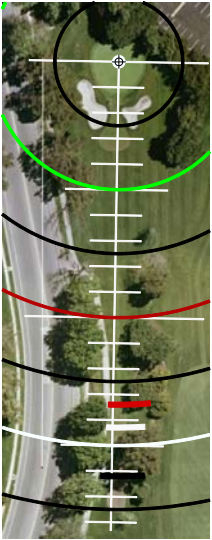

SUNSET HILLS GC, THOUSAND OAKS
GET YOUR FREE YARDAGE BOOKS AT RIVERRIDGEFAIRWAYS.COM

HOLE #1

HOLE #2

HOLE #3

HOLE #4

HOLE #5

HOLE #6

HOLE #7

HOLE #9

HOLE #10

HOLE #11

HOLE #12

HOLE #13

HOLE #14

HOLE #15

HOLE #16

HOLE #17

HOLE #18

SCALE RULER - EACH TICK MARK IS 5 YARDS.
FOR USE WITH RIVERIDGEFAIRWAYS.COM YARDAGE BOOKS, 9/3/2010, AL DELOREY