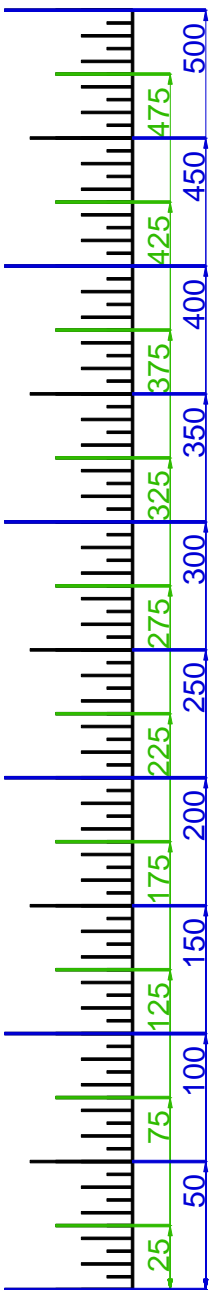

SUNSET HILLS GC, THOUSAND OAKS
GET YOUR FREE YARDAGE BOOKS AT RIVERRIDGEFAIRWAYS.COM

HOLE #1

HOLE #2

HOLE #3

HOLE #4

HOLE #5

HOLE #6

HOLE #7

HOLE #9

HOLE #10

HOLE #11

HOLE #12

HOLE #13

HOLE #14

HOLE #15

HOLE #16

HOLE #17

HOLE #18

SCALE RULER - EACH TICK MARK IS 5 YARDS.
FOR USE WITH RIVERIDGEFAIRWAYS.COM YARDAGE BOOKS, 9/3/2010, AL DELOREY