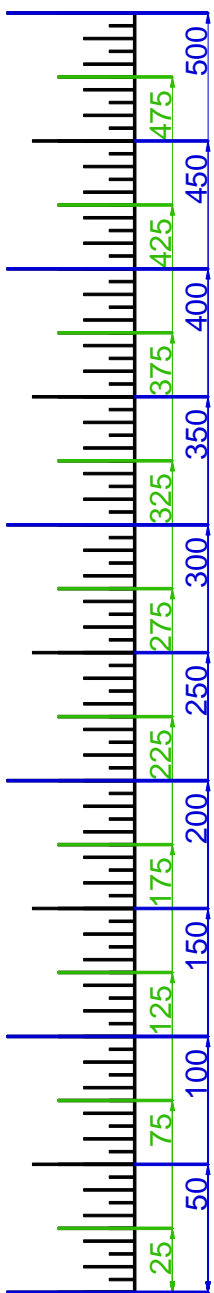

SUNSET HILLS GC, THOUSAND OAKS
GET YOUR FREE YARDAGE BOOKS AT RIVERRIDGEFAIRWAYS.COM

HOLE #1

HOLE #2

HOLE #3

HOLE #4

HOLE #5

HOLE #6

HOLE #7

HOLE #9

HOLE #10

HOLE #11

HOLE #12

HOLE #13

HOLE #14

HOLE #15

HOLE #16

HOLE #17

HOLE #18

SCALE RULER - EACH TICK MARK IS 5 YARDS.
FOR USE WITH RIVERIDGEFAIRWAYS.COM YARDAGE BOOKS, 9/3/2010, AL DELOREY