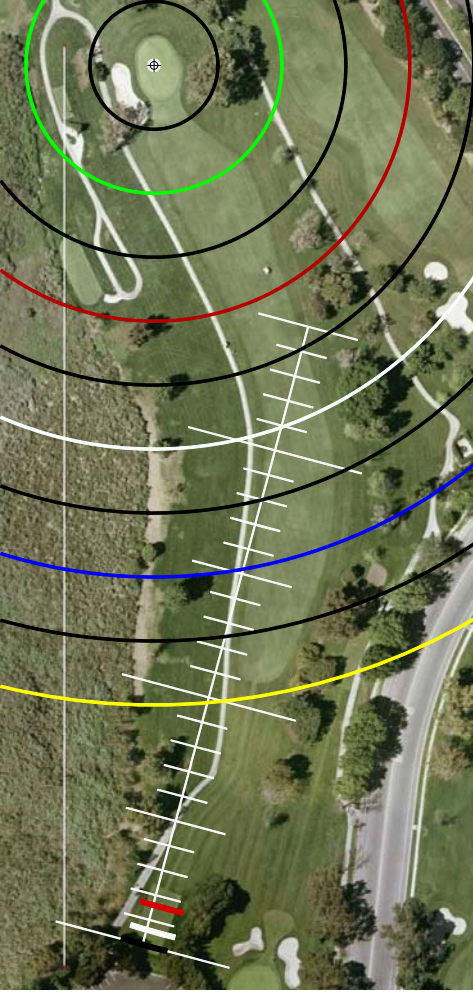

SUNSET HILLS GC, THOUSAND OAKS
GET YOUR FREE YARDAGE BOOKS AT RIVERRIDGEFAIRWAYS.COM

HOLE #1

HOLE #2

HOLE #3

HOLE #4

HOLE #5

HOLE #6

HOLE #7

HOLE #9

HOLE #10

HOLE #11

HOLE #12

HOLE #13

HOLE #14

HOLE #15

HOLE #16

HOLE #17

HOLE #18

SCALE RULER - EACH TICK MARK IS 5 YARDS.
FOR USE WITH RIVERIDGEFAIRWAYS.COM YARDAGE BOOKS, 9/3/2010, AL DELOREY