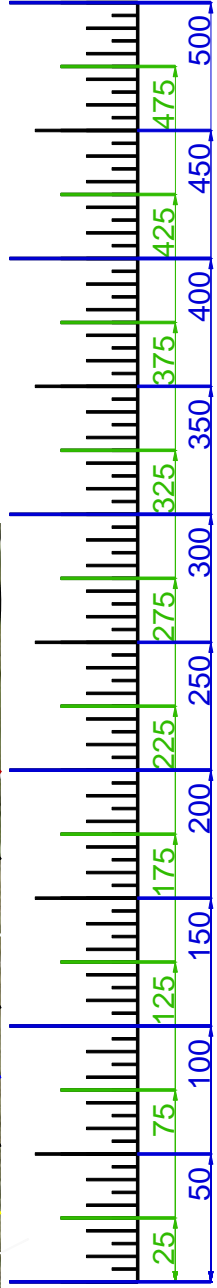

SUNSET HILLS GC, THOUSAND OAKS
GET YOUR FREE YARDAGE BOOKS AT RIVERRIDGEFAIRWAYS.COM

HOLE #1

HOLE #2

HOLE #3

HOLE #4

HOLE #5

HOLE #6

HOLE #7

HOLE #9

HOLE #10

HOLE #11

HOLE #12

HOLE #13

HOLE #14

HOLE #15

HOLE #16

HOLE #17

HOLE #18

SCALE RULER - EACH TICK MARK IS 5 YARDS.
FOR USE WITH RIVERIDGEFAIRWAYS.COM YARDAGE BOOKS, 9/3/2010, AL DELOREY