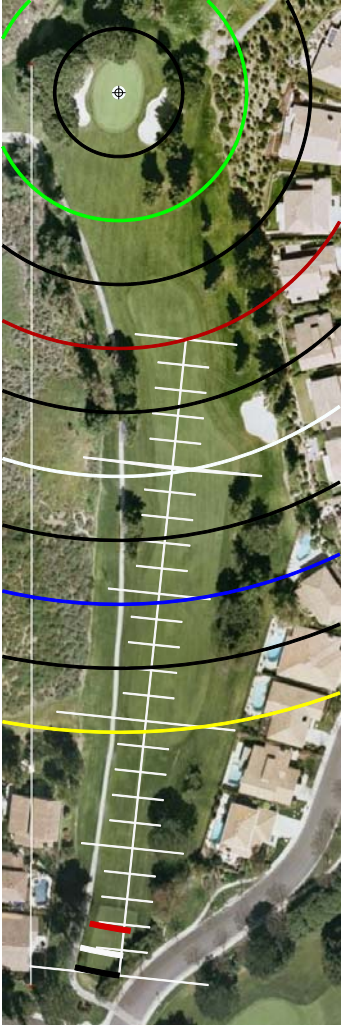

SUNSET HILLS GC, THOUSAND OAKS
GET YOUR FREE YARDAGE BOOKS AT RIVERRIDGEFAIRWAYS.COM

HOLE #1

HOLE #2

HOLE #3

HOLE #4

HOLE #5

HOLE #6

HOLE #7

HOLE #9

HOLE #10

HOLE #11

HOLE #12

HOLE #13

HOLE #14

HOLE #15

HOLE #16

HOLE #17

HOLE #18

SCALE RULER - EACH TICK MARK IS 5 YARDS.
FOR USE WITH RIVERIDGEFAIRWAYS.COM YARDAGE BOOKS, 9/3/2010, AL DELOREY