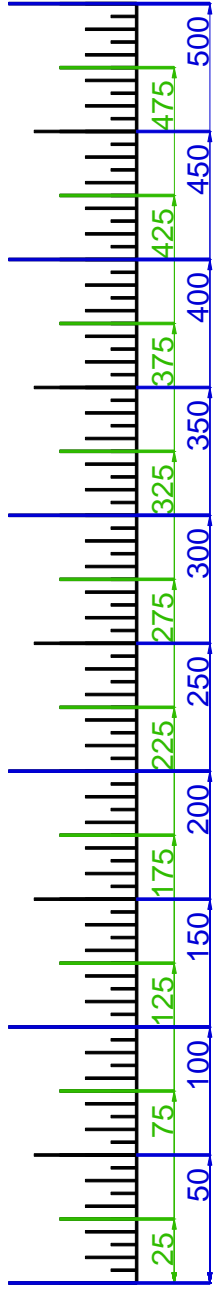

SUNSET HILLS GC, THOUSAND OAKS
GET YOUR FREE YARDAGE BOOKS AT RIVERRIDGEFAIRWAYS.COM

HOLE #1

HOLE #2

HOLE #3

HOLE #4

HOLE #5

HOLE #6

HOLE #7

HOLE #9

HOLE #10

HOLE #11

HOLE #12

HOLE #13

HOLE #14

HOLE #15

HOLE #16

HOLE #17

HOLE #18

SCALE RULER - EACH TICK MARK IS 5 YARDS.
FOR USE WITH RIVERIDGEFAIRWAYS.COM YARDAGE BOOKS, 9/3/2010, AL DELOREY