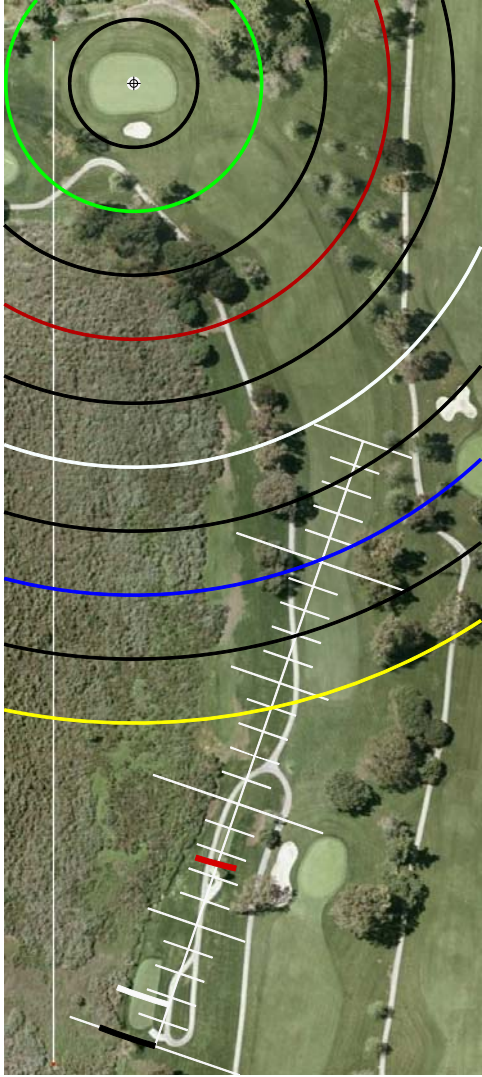

SUNSET HILLS GC, THOUSAND OAKS
GET YOUR FREE YARDAGE BOOKS AT RIVERRIDGEFAIRWAYS.COM

HOLE #1

HOLE #2

HOLE #3

HOLE #4

HOLE #5

HOLE #6

HOLE #7

HOLE #9

HOLE #10

HOLE #11

HOLE #12

HOLE #13

HOLE #14

HOLE #15

HOLE #16

HOLE #17

HOLE #18

SCALE RULER - EACH TICK MARK IS 5 YARDS.
FOR USE WITH RIVERIDGEFAIRWAYS.COM YARDAGE BOOKS, 9/3/2010, AL DELOREY