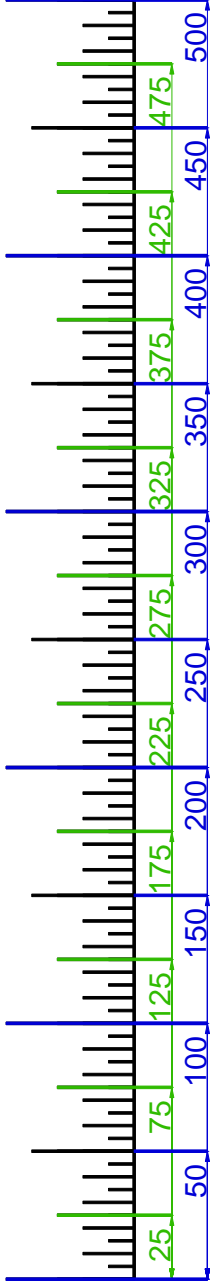

SUNSET HILLS GC, THOUSAND OAKS
GET YOUR FREE YARDAGE BOOKS AT RIVERRIDGEFAIRWAYS.COM

HOLE #1

HOLE #2

HOLE #3

HOLE #4

HOLE #5

HOLE #6

HOLE #7

HOLE #9

HOLE #10

HOLE #11

HOLE #12

HOLE #13

HOLE #14

HOLE #15

HOLE #16

HOLE #17

HOLE #18

SCALE RULER - EACH TICK MARK IS 5 YARDS.
FOR USE WITH RIVERIDGEFAIRWAYS.COM YARDAGE BOOKS, 9/3/2010, AL DELOREY