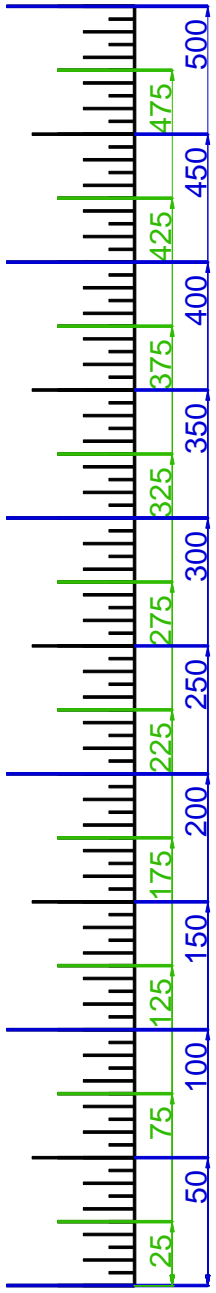

SUNSET HILLS GC, THOUSAND OAKS
GET YOUR FREE YARDAGE BOOKS AT RIVERRIDGEFAIRWAYS.COM

HOLE #1

HOLE #2

HOLE #3

HOLE #4

HOLE #5

HOLE #6

HOLE #7

HOLE #9

HOLE #10

HOLE #11

HOLE #12

HOLE #13

HOLE #14

HOLE #15

HOLE #16

HOLE #17

HOLE #18

SCALE RULER - EACH TICK MARK IS 5 YARDS.
FOR USE WITH RIVERIDGEFAIRWAYS.COM YARDAGE BOOKS, 9/3/2010, AL DELOREY