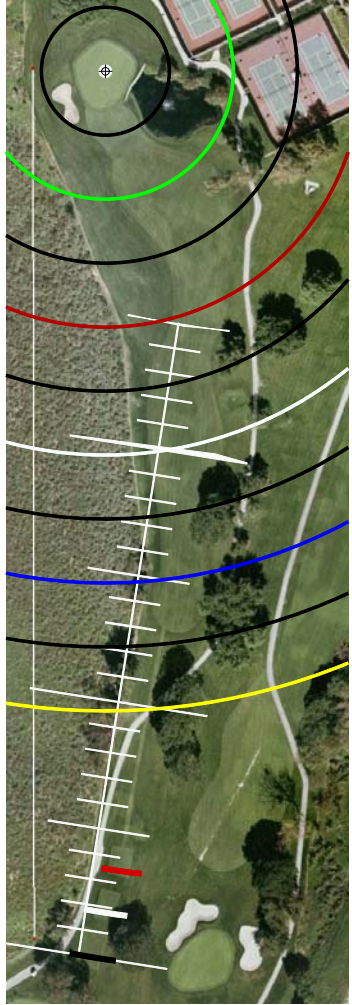

SUNSET HILLS GC, THOUSAND OAKS
GET YOUR FREE YARDAGE BOOKS AT RIVERRIDGEFAIRWAYS.COM

HOLE #1

HOLE #2

HOLE #3

HOLE #4

HOLE #5

HOLE #6

HOLE #7

HOLE #9

HOLE #10

HOLE #11

HOLE #12

HOLE #13

HOLE #14

HOLE #15

HOLE #16

HOLE #17

HOLE #18

SCALE RULER - EACH TICK MARK IS 5 YARDS.
FOR USE WITH RIVERIDGEFAIRWAYS.COM YARDAGE BOOKS, 9/3/2010, AL DELOREY