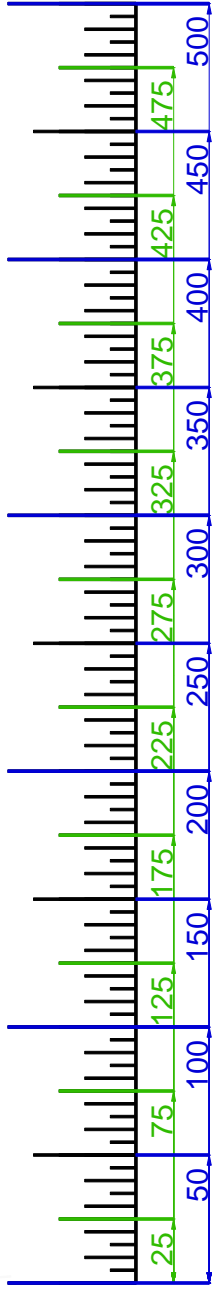

SUNSET HILLS GC, THOUSAND OAKS
GET YOUR FREE YARDAGE BOOKS AT RIVERRIDGEFAIRWAYS.COM

HOLE #1

HOLE #2

HOLE #3

HOLE #4

HOLE #5

HOLE #6

HOLE #7

HOLE #9

HOLE #10

HOLE #11

HOLE #12

HOLE #13

HOLE #14

HOLE #15

HOLE #16

HOLE #17

HOLE #18

SCALE RULER - EACH TICK MARK IS 5 YARDS.
FOR USE WITH RIVERIDGEFAIRWAYS.COM YARDAGE BOOKS, 9/3/2010, AL DELOREY