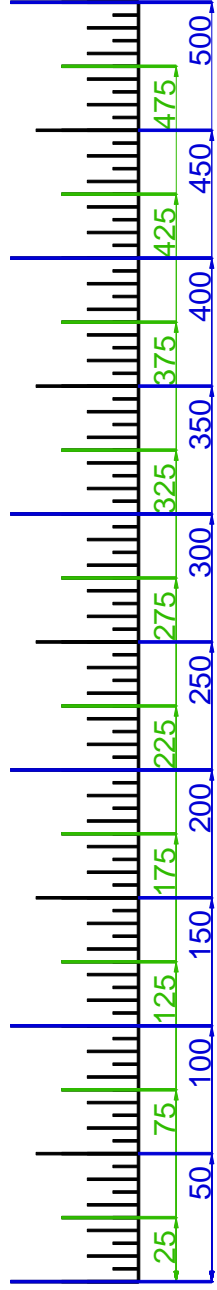

SUNSET HILLS GC, THOUSAND OAKS
GET YOUR FREE YARDAGE BOOKS AT RIVERRIDGEFAIRWAYS.COM

HOLE #1

HOLE #2

HOLE #3

HOLE #4

HOLE #5

HOLE #6

HOLE #7

HOLE #9

HOLE #10

HOLE #11

HOLE #12

HOLE #13

HOLE #14

HOLE #15

HOLE #16

HOLE #17

HOLE #18

SCALE RULER - EACH TICK MARK IS 5 YARDS.
FOR USE WITH RIVERIDGEFAIRWAYS.COM YARDAGE BOOKS, 9/3/2010, AL DELOREY