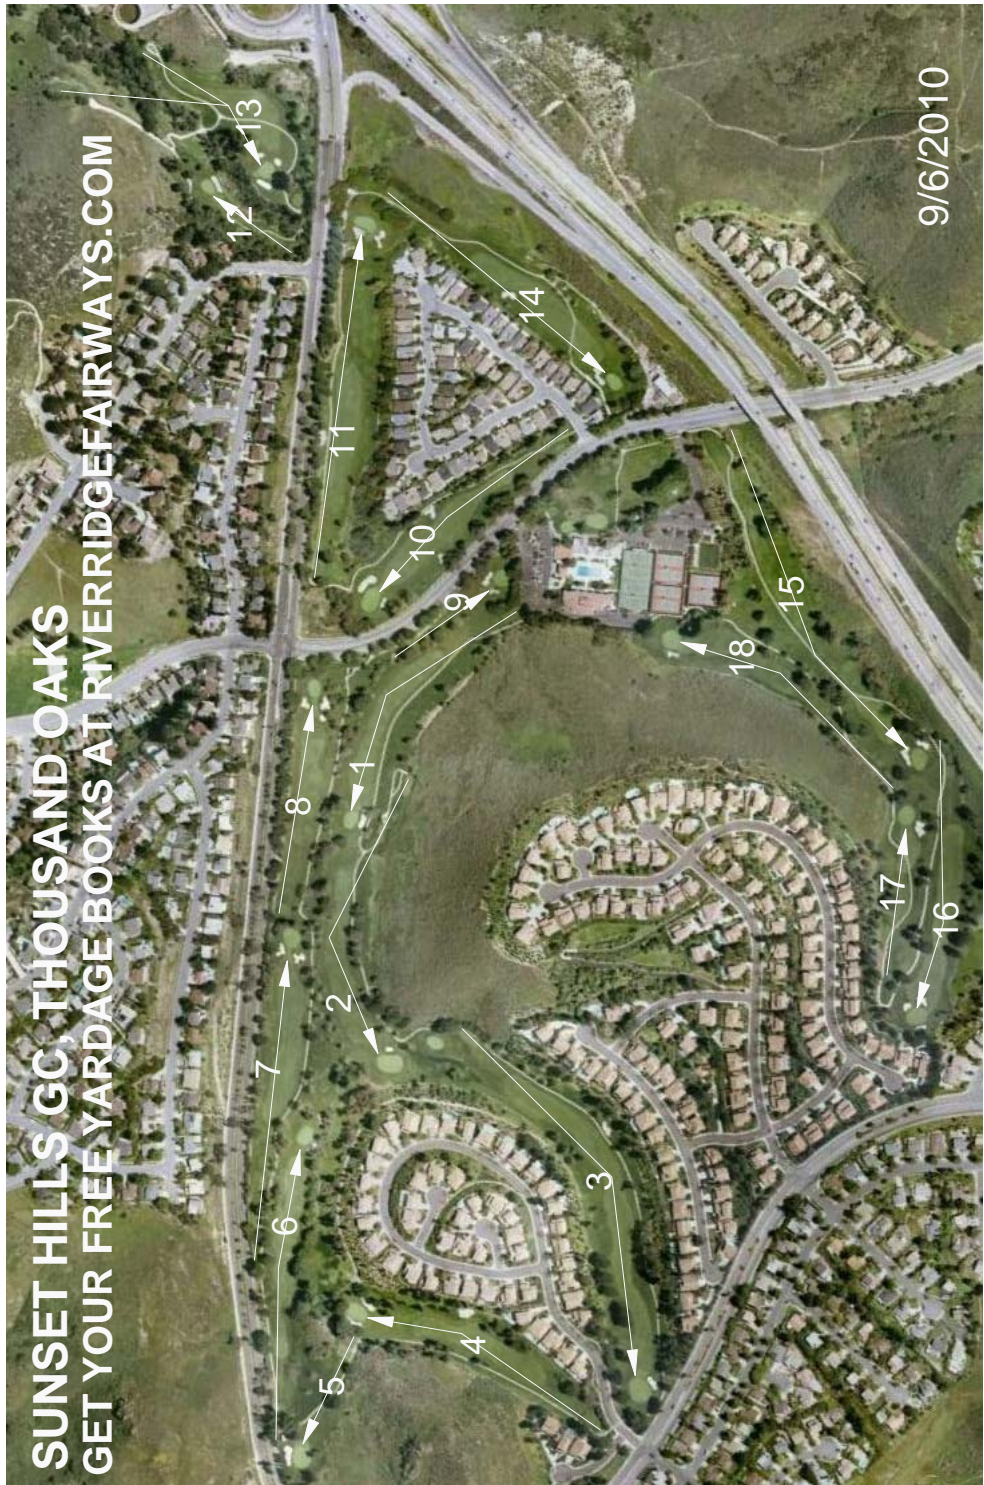

SUNSET HILLS GC, THOUSAND OAKS
GET YOUR FREE YARDAGE BOOKS AT RIVERRIDGEFAIRWAYS.COM

HOLE #1

HOLE #2

HOLE #3

HOLE #4

HOLE #5

HOLE #6

HOLE #7

HOLE #9

HOLE #10

HOLE #11

HOLE #12

HOLE #13

HOLE #14

HOLE #15

HOLE #16

HOLE #17

HOLE #18

SCALE RULER - EACH TICK MARK IS 5 YARDS.
FOR USE WITH RIVERIDGEFAIRWAYS.COM YARDAGE BOOKS, 9/3/2010, AL DELOREY