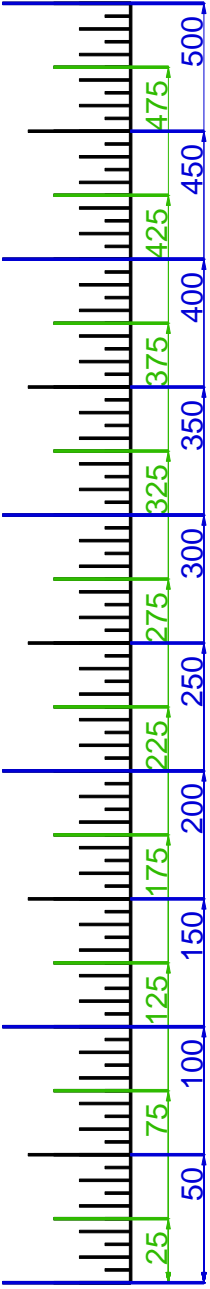

SUNSET HILLS GC, THOUSAND OAKS
GET YOUR FREE YARDAGE BOOKS AT RIVERRIDGEFAIRWAYS.COM

HOLE #1

HOLE #2

HOLE #3

HOLE #4

HOLE #5

HOLE #6

HOLE #7

HOLE #9

HOLE #10

HOLE #11

HOLE #12

HOLE #13

HOLE #14

HOLE #15

HOLE #16

HOLE #17

HOLE #18

SCALE RULER - EACH TICK MARK IS 5 YARDS.
FOR USE WITH RIVERIDGEFAIRWAYS.COM YARDAGE BOOKS, 9/3/2010, AL DELOREY