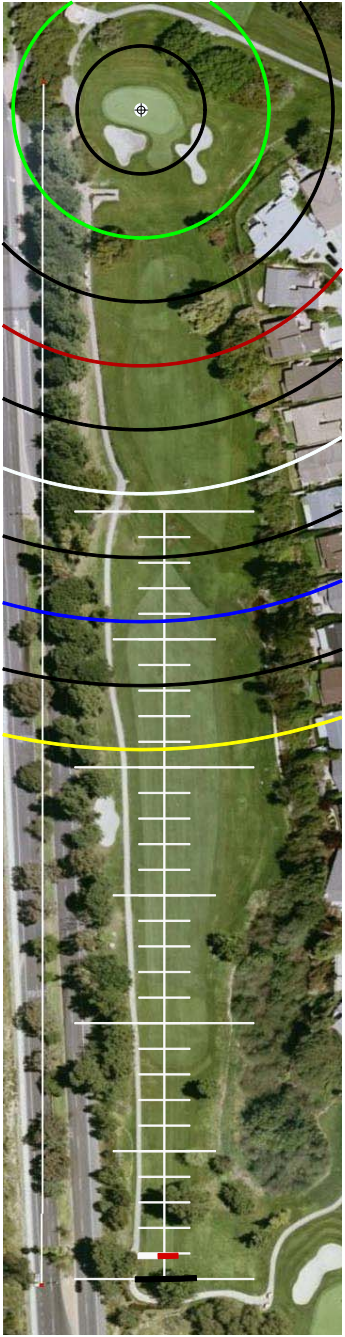

SUNSET HILLS GC, THOUSAND OAKS
GET YOUR FREE YARDAGE BOOKS AT RIVERRIDGEFAIRWAYS.COM

HOLE #1

HOLE #2

HOLE #3

HOLE #4

HOLE #5

HOLE #6

HOLE #7

HOLE #9

HOLE #10

HOLE #11

HOLE #12

HOLE #13

HOLE #14

HOLE #15

HOLE #16

HOLE #17

HOLE #18

SCALE RULER - EACH TICK MARK IS 5 YARDS.
FOR USE WITH RIVERIDGEFAIRWAYS.COM YARDAGE BOOKS, 9/3/2010, AL DELOREY