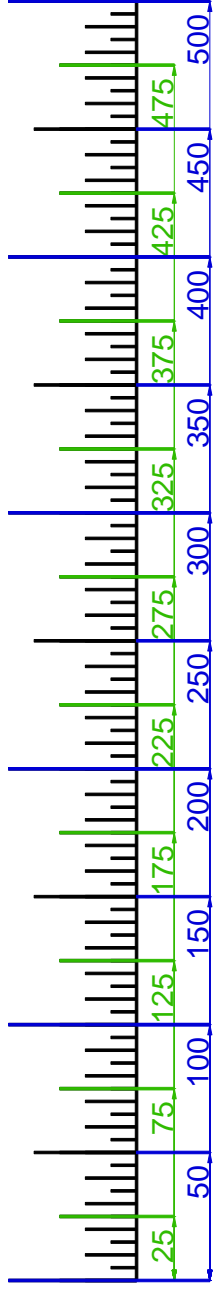

SUNSET HILLS GC, THOUSAND OAKS
GET YOUR FREE YARDAGE BOOKS AT RIVERRIDGEFAIRWAYS.COM

HOLE #1

HOLE #2

HOLE #3

HOLE #4

HOLE #5

HOLE #6

HOLE #7

HOLE #9

HOLE #10

HOLE #11

HOLE #12

HOLE #13

HOLE #14

HOLE #15

HOLE #16

HOLE #17

HOLE #18

SCALE RULER - EACH TICK MARK IS 5 YARDS.
FOR USE WITH RIVERIDGEFAIRWAYS.COM YARDAGE BOOKS, 9/3/2010, AL DELOREY