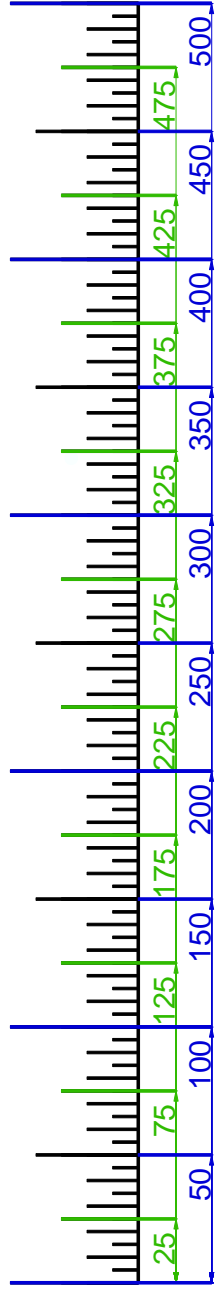

SUNSET HILLS GC, THOUSAND OAKS
GET YOUR FREE YARDAGE BOOKS AT RIVERRIDGEFAIRWAYS.COM

HOLE #1

HOLE #2

HOLE #3

HOLE #4

HOLE #5

HOLE #6

HOLE #7

HOLE #9

HOLE #10

HOLE #11

HOLE #12

HOLE #13

HOLE #14

HOLE #15

HOLE #16

HOLE #17

HOLE #18

SCALE RULER - EACH TICK MARK IS 5 YARDS.
FOR USE WITH RIVERIDGEFAIRWAYS.COM YARDAGE BOOKS, 9/3/2010, AL DELOREY