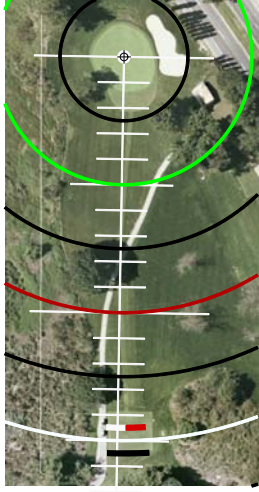

SUNSET HILLS GC, THOUSAND OAKS
GET YOUR FREE YARDAGE BOOKS AT RIVERRIDGEFAIRWAYS.COM

HOLE #1

HOLE #2

HOLE #3

HOLE #4

HOLE #5

HOLE #6

HOLE #7

HOLE #9

HOLE #10

HOLE #11

HOLE #12

HOLE #13

HOLE #14

HOLE #15

HOLE #16

HOLE #17

HOLE #18

SCALE RULER - EACH TICK MARK IS 5 YARDS.
FOR USE WITH RIVERIDGEFAIRWAYS.COM YARDAGE BOOKS, 9/3/2010, AL DELOREY