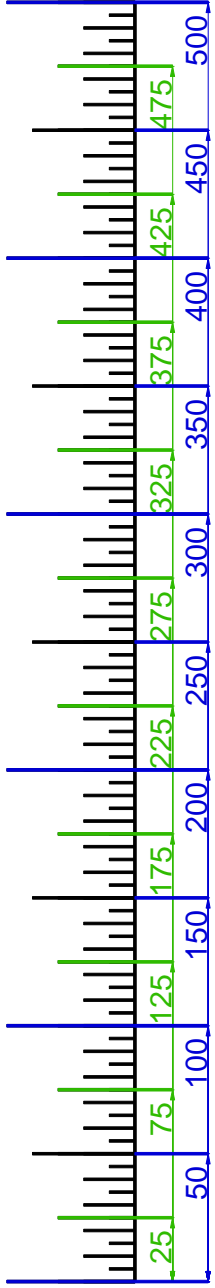

SUNSET HILLS GC, THOUSAND OAKS
GET YOUR FREE YARDAGE BOOKS AT RIVERRIDGEFAIRWAYS.COM

HOLE #1

HOLE #2

HOLE #3

HOLE #4

HOLE #5

HOLE #6

HOLE #7

HOLE #9

HOLE #10

HOLE #11

HOLE #12

HOLE #13

HOLE #14

HOLE #15

HOLE #16

HOLE #17

HOLE #18

SCALE RULER - EACH TICK MARK IS 5 YARDS.
FOR USE WITH RIVERIDGEFAIRWAYS.COM YARDAGE BOOKS, 9/3/2010, AL DELOREY