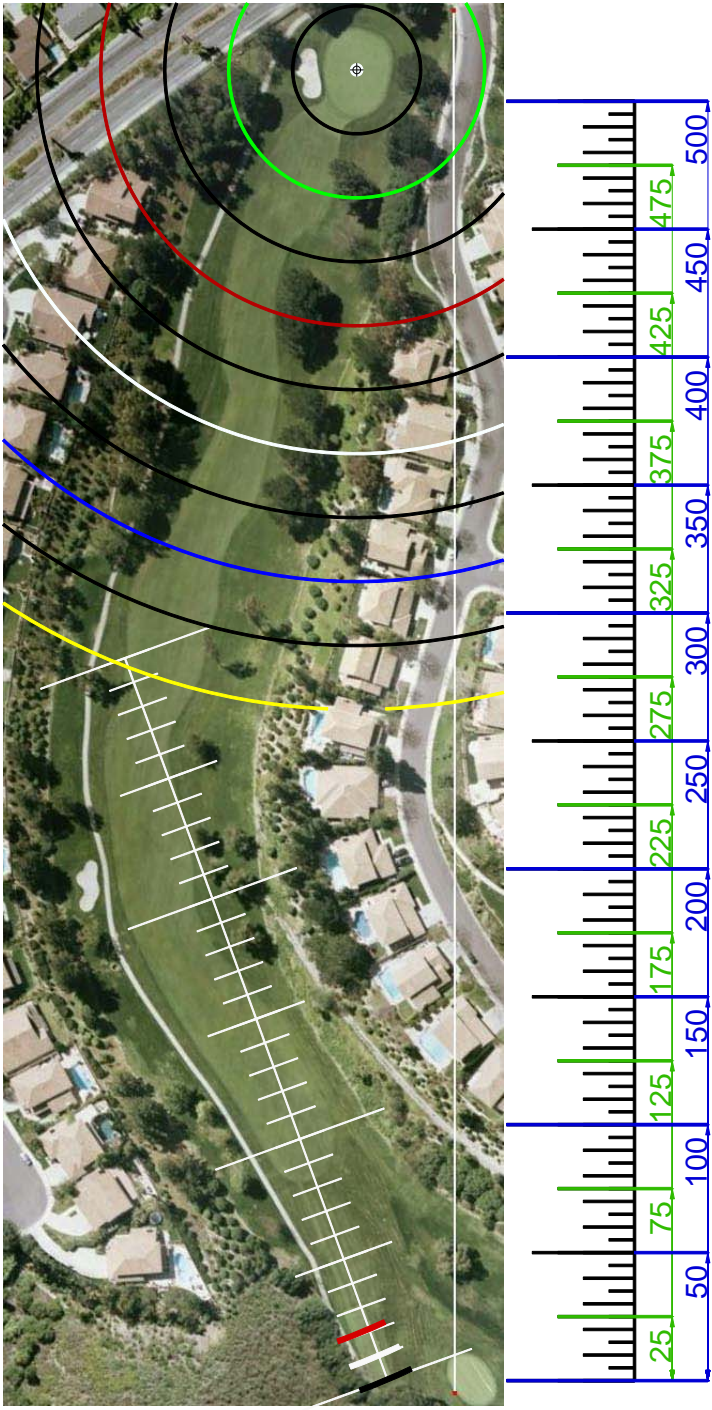

SUNSET HILLS GC, THOUSAND OAKS
GET YOUR FREE YARDAGE BOOKS AT RIVERRIDGEFAIRWAYS.COM

HOLE #1

HOLE #2

HOLE #3

HOLE #4

HOLE #5

HOLE #6

HOLE #7

HOLE #9

HOLE #10

HOLE #11

HOLE #12

HOLE #13

HOLE #14

HOLE #15

HOLE #16

HOLE #17

HOLE #18

SCALE RULER - EACH TICK MARK IS 5 YARDS.
FOR USE WITH RIVERIDGEFAIRWAYS.COM YARDAGE BOOKS, 9/3/2010, AL DELOREY