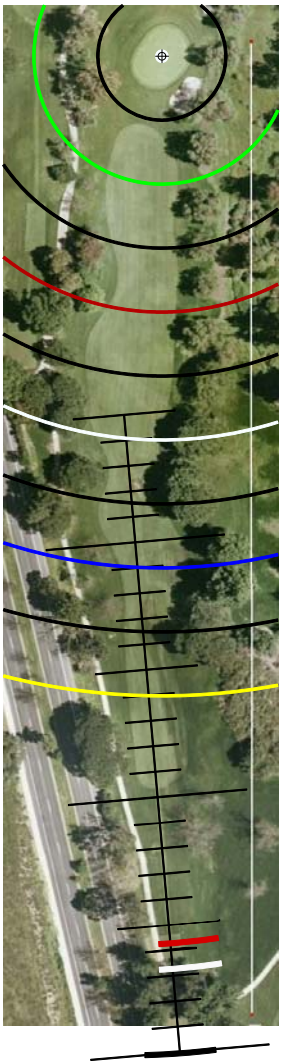

SUNSET HILLS GC, THOUSAND OAKS
GET YOUR FREE YARDAGE BOOKS AT RIVERRIDGEFAIRWAYS.COM

HOLE #1

HOLE #2

HOLE #3

HOLE #4

HOLE #5

HOLE #6

HOLE #7

HOLE #9

HOLE #10

HOLE #11

HOLE #12

HOLE #13

HOLE #14

HOLE #15

HOLE #16

HOLE #17

HOLE #18

SCALE RULER - EACH TICK MARK IS 5 YARDS.
FOR USE WITH RIVERIDGEFAIRWAYS.COM YARDAGE BOOKS, 9/3/2010, AL DELOREY