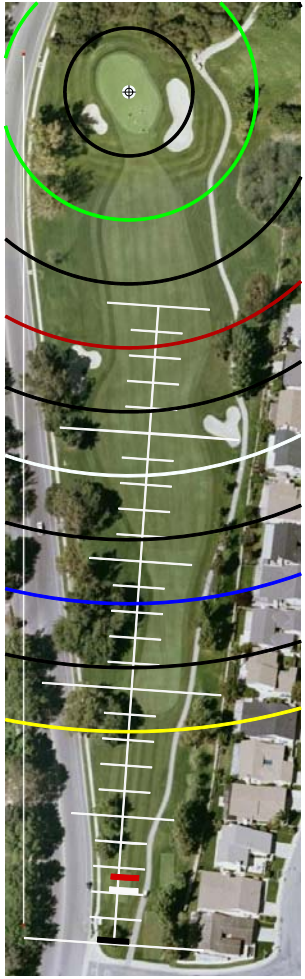

SUNSET HILLS GC, THOUSAND OAKS
GET YOUR FREE YARDAGE BOOKS AT RIVERRIDGEFAIRWAYS.COM

HOLE #1

HOLE #2

HOLE #3

HOLE #4

HOLE #5

HOLE #6

HOLE #7

HOLE #9

HOLE #10

HOLE #11

HOLE #12

HOLE #13

HOLE #14

HOLE #15

HOLE #16

HOLE #17

HOLE #18

SCALE RULER - EACH TICK MARK IS 5 YARDS.
FOR USE WITH RIVERIDGEFAIRWAYS.COM YARDAGE BOOKS, 9/3/2010, AL DELOREY