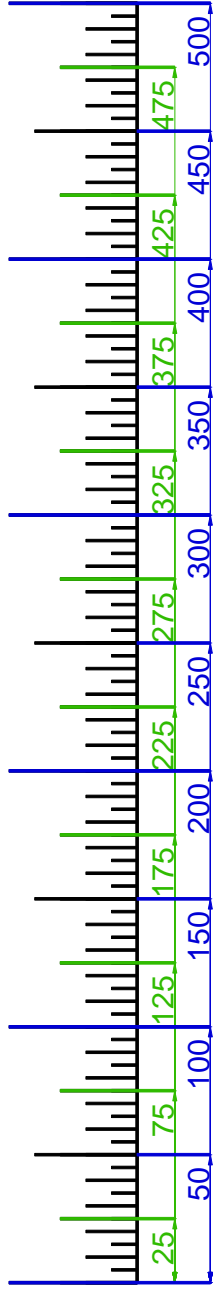

SUNSET HILLS GC, THOUSAND OAKS
GET YOUR FREE YARDAGE BOOKS AT RIVERRIDGEFAIRWAYS.COM

HOLE #1

HOLE #2

HOLE #3

HOLE #4

HOLE #5

HOLE #6

HOLE #7

HOLE #9

HOLE #10

HOLE #11

HOLE #12

HOLE #13

HOLE #14

HOLE #15

HOLE #16

HOLE #17

HOLE #18

SCALE RULER - EACH TICK MARK IS 5 YARDS.
FOR USE WITH RIVERIDGEFAIRWAYS.COM YARDAGE BOOKS, 9/3/2010, AL DELOREY