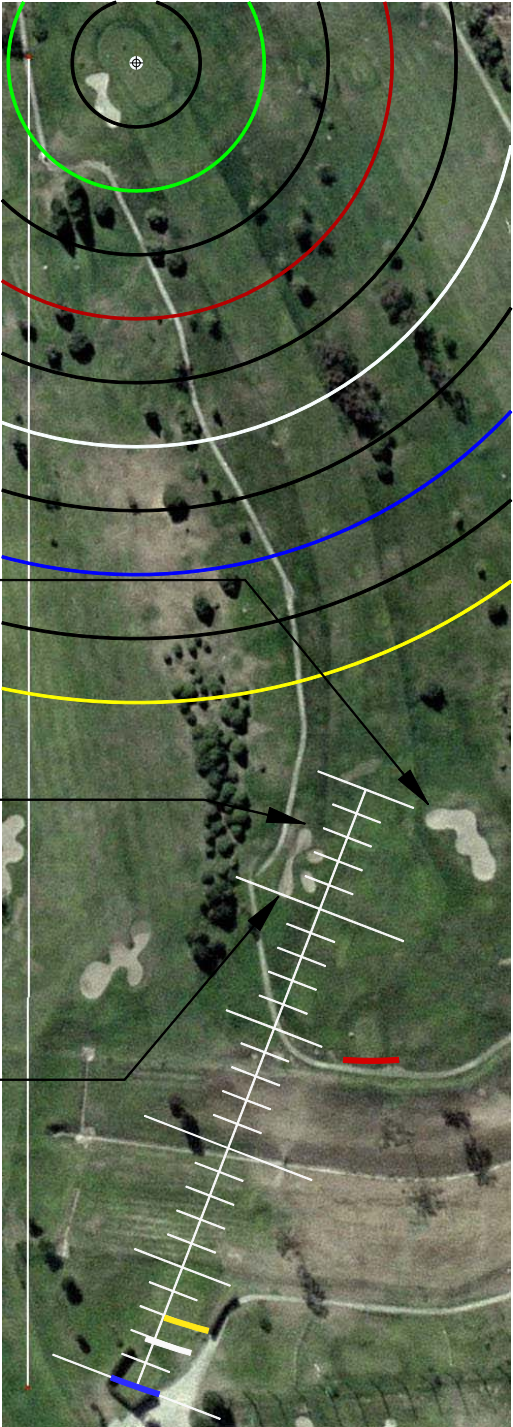

GET YOUR FREE DOWNLOADABLE YARDAGE BOOKS AT RIVERRIDGEAIRWAYS.COM

RIVER RIDGE GC

9/5/2010

HOLE #1	
BLUE	553
WHITE	534
GOLD	524
RED	409

FROM TEES	
BLUE	248
WHITE	228
GOLD	218
RED	101

FROM TEES	
BLUE	230
WHITE	209
GOLD	199
RED	95

FROM TEES	
BLUE	195
WHITE	174
GOLD	164
RED	67

HOLE #1

HOLE #2

HOLE #3

HOLE #5

HOLE #6

HOLE #7	
PAR	3
BLUE	186
WHITE	165
GOLD	145
RED	127

HOLE #7

HOLE #10
 PAR 4
 BLUE 465
 WHITE 426
 GOLD 401
 RED 338

FROM TEES

#1 237
 #2 198
 #3 184
 #4 116

FROM TEES

#1 216
 #2 176
 #3 152
 #4 95

FROM TEES

#1 207
 #2 169
 #3 145
 #4 81

FROM TEES

SCALE RULER - EACH TICK MARK IS 5 YARDS.
FOR USE WITH RIVERIDGEFAIRWAYS.COM YARDAGE BOOKS, 9/3/2010, AL DELOREY