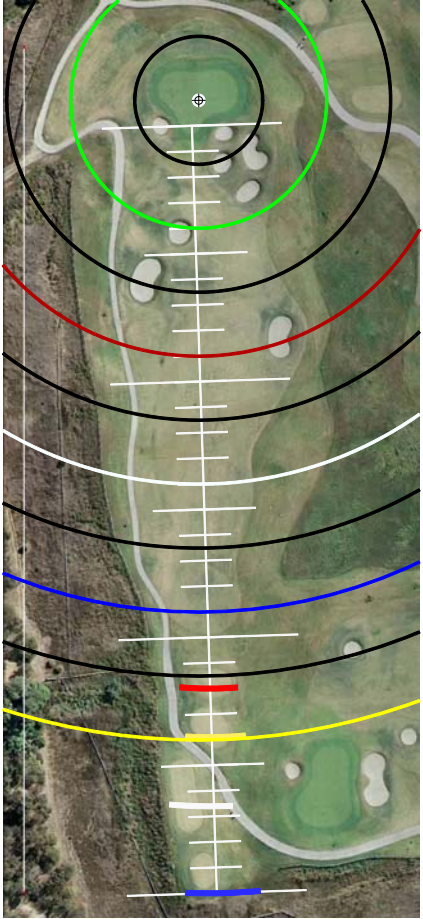

FROM TEES	
BLUE	195
WHITE	174
GOLD	164
RED	67

HOLE #1

HOLE #2

HOLE #3

HOLE #5

HOLE #6

HOLE #7	
PAR	3
BLUE	186
WHITE	165
GOLD	145
RED	127

HOLE #7

HOLE #8
 PAR 4
 BLUE 454
 WHITE 425
 GOLD 377
 RED 342

DITCH AREA

#1 272
 #2 247
 #3 197
 #4 161

FROM TEES

#1 211
 #2 187
 #3 138
 #4 103

HOLE #8

HOLE #9	
PAR 3	
BLUE	187
WHITE	172
GOLD	160
RED	150

HOLE #9

HOLE #10
 PAR 4
 BLUE 465
 WHITE 426
 GOLD 401
 RED 338

FROM TEES

#1 237
 #2 198
 #3 184
 #4 116

FROM TEES

#1 216
 #2 176
 #3 152
 #4 95

FROM TEES

#1 207
 #2 169
 #3 145
 #4 81

FROM TEES

SCALE RULER - EACH TICK MARK IS 5 YARDS.
FOR USE WITH RIVERIDGEFAIRWAYS.COM YARDAGE BOOKS, 9/3/2010, AL DELOREY