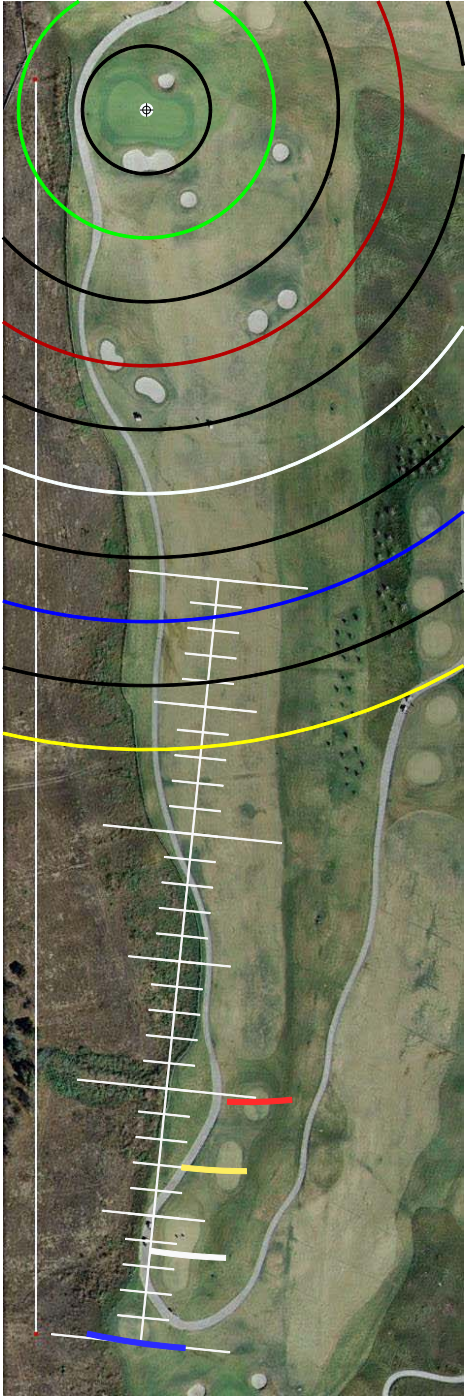

GET YOUR FREE DOWNLOADABLE YARDAGE BOOKS AT RIVERRIDGEAIRWAYS.COM

RIVER RIDGE GC

9/5/2010

HOLE #1	
BLUE	553
WHITE	534
GOLD	524
RED	409

FROM TEES	
BLUE	248
WHITE	228
GOLD	218
RED	101

FROM TEES	
BLUE	230
WHITE	209
GOLD	199
RED	95

FROM TEES	
BLUE	195
WHITE	174
GOLD	164
RED	67

HOLE #1

HOLE #2

HOLE #3

HOLE #5

HOLE #6

HOLE #7	
PAR	3
BLUE	186
WHITE	165
GOLD	145
RED	127

HOLE #7

HOLE #8
 PAR 4
 BLUE 454
 WHITE 425
 GOLD 377
 RED 342

DITCH AREA

#1 272
 #2 247
 #3 197
 #4 161

FROM TEES

#1 211
 #2 187
 #3 138
 #4 103

HOLE #8

HOLE #9	
PAR 3	
BLUE	187
WHITE	172
GOLD	160
RED	150

HOLE #9

HOLE #10
 PAR 4
 BLUE 465
 WHITE 426
 GOLD 401
 RED 338

FROM TEES

#1 237
 #2 198
 #3 184
 #4 116

FROM TEES

#1 216
 #2 176
 #3 152
 #4 95

FROM TEES

#1 207
 #2 169
 #3 145
 #4 81

FROM TEES