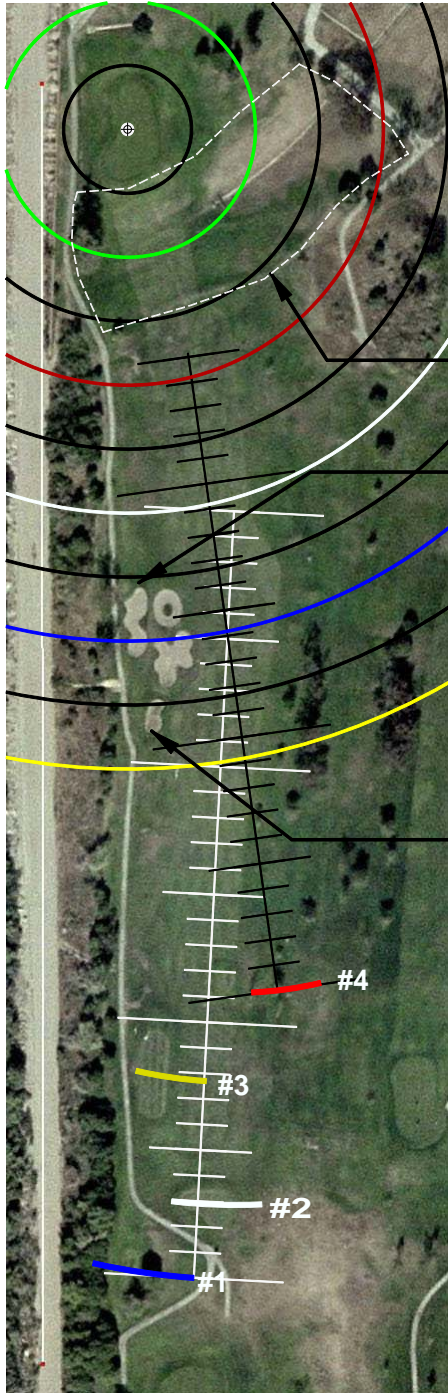

FROM TEES	
BLUE	195
WHITE	174
GOLD	164
RED	67

HOLE #1

HOLE #2

HOLE #3

HOLE #5

HOLE #6

HOLE #7	
PAR	3
BLUE	186
WHITE	165
GOLD	145
RED	127

HOLE #7

HOLE #8
 PAR 4
 BLUE 454
 WHITE 425
 GOLD 377
 RED 342

DITCH AREA

#1 272
 #2 247
 #3 197
 #4 161

FROM TEES

#1 211
 #2 187
 #3 138
 #4 103

HOLE #8

HOLE #9	
PAR 3	
BLUE	187
WHITE	172
GOLD	160
RED	150

HOLE #9

HOLE #10
 PAR 4
 BLUE 465
 WHITE 426
 GOLD 401
 RED 338

FROM TEES

#1 237
 #2 198
 #3 184
 #4 116

FROM TEES

#1 216
 #2 176
 #3 152
 #4 95

FROM TEES

#1 207
 #2 169
 #3 145
 #4 81

FROM TEES

SCALE RULER - EACH TICK MARK IS 5 YARDS.
FOR USE WITH RIVERIDGEFAIRWAYS.COM YARDAGE BOOKS, 9/3/2010, AL DELOREY