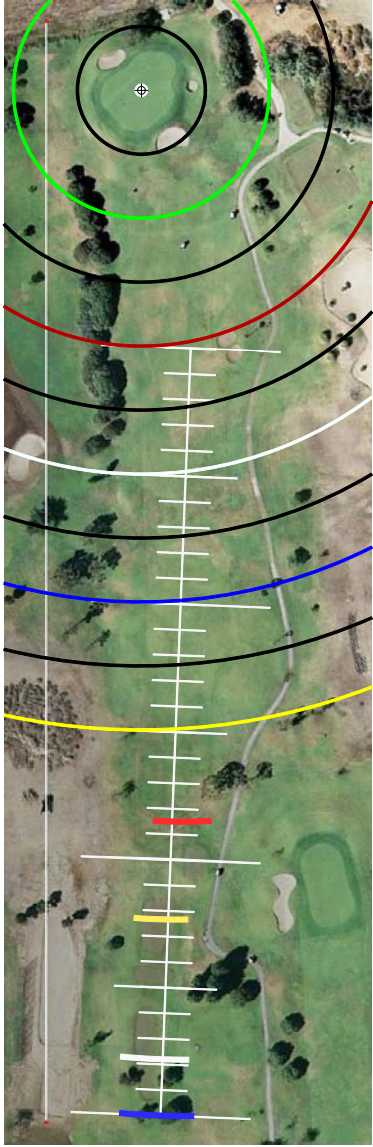

GET YOUR FREE DOWNLOADABLE YARDAGE BOOKS AT RIVERRIDGEAIRWAYS.COM

RIVER RIDGE GC

9/5/2010

HOLE #1	
BLUE	553
WHITE	534
GOLD	524
RED	409

FROM TEES	
BLUE	248
WHITE	228
GOLD	218
RED	101

FROM TEES	
BLUE	230
WHITE	209
GOLD	199
RED	95

FROM TEES	
BLUE	195
WHITE	174
GOLD	164
RED	67

HOLE #1

HOLE #2

HOLE #3

HOLE #5

HOLE #6

HOLE #7	
PAR	3
BLUE	186
WHITE	165
GOLD	145
RED	127

HOLE #7

HOLE #8
 PAR 4
 BLUE 454
 WHITE 425
 GOLD 377
 RED 342

DITCH AREA

#1 272
 #2 247
 #3 197
 #4 161

FROM TEES

#1 211
 #2 187
 #3 138
 #4 103

HOLE #8

HOLE #9	
PAR 3	
BLUE	187
WHITE	172
GOLD	160
RED	150

HOLE #9

SCALE RULER - EACH TICK MARK IS 5 YARDS.
FOR USE WITH RIVERIDGEFAIRWAYS.COM YARDAGE BOOKS, 9/3/2010, AL DELOREY