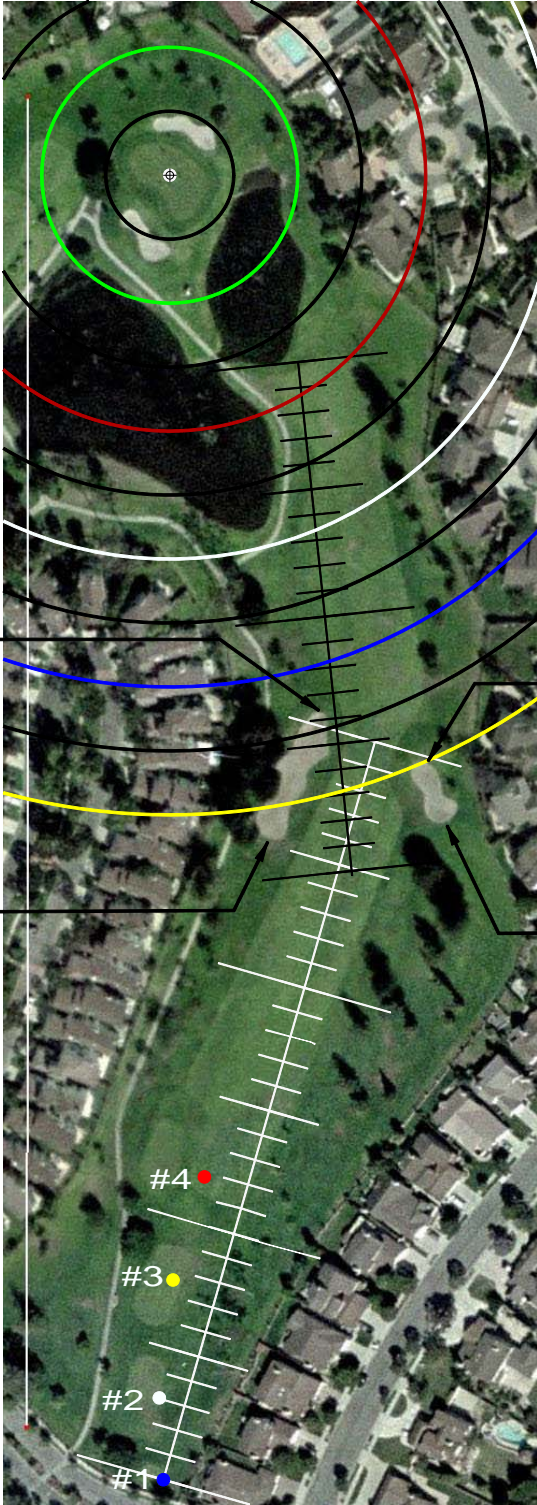

HOLE #14
 PAR 4
 BLUE 445
 WHITE 413
 GOLD 393
 RED 362

FROM TEES

#1 266
 #2 237
 #3 220
 #4 208

FROM TEES

#1 219
 #2 189
 #3 173
 #4 161

FROM TEES

#1 240
 #2 215
 #3 197
 #4 185

HOLE #14

HOLE #15
PAR 5
BLUE 538
WHITE 506
GOLD 462
RED 420

FROM TEES

#1 297
#2 234
#3 220
#4 182

FROM TEES

#1 290
#2 259
#3 220
#4 177

FROM TEES

#1 245
#2 213
#3 200
#4 128

FROM TEES

#1 276
#2 246
#3 207
#4 159

HOLE #15

HOLE #16
PAR 4
BLUE 383
WHITE 360
GOLD 347
RED 324

#1 254
#2 234
#3 220
#4 201

FROM TEES

#1 233
#2 213
#3 200
#4 178

FROM TEES

#1 224
#2 204
#3 190
#4 169

SCALE RULER - EACH TICK MARK IS 5 YARDS.
FOR USE WITH RIVERIDGEFAIRWAYS.COM YARDAGE BOOKS, 9/3/2010, AL DELOREY