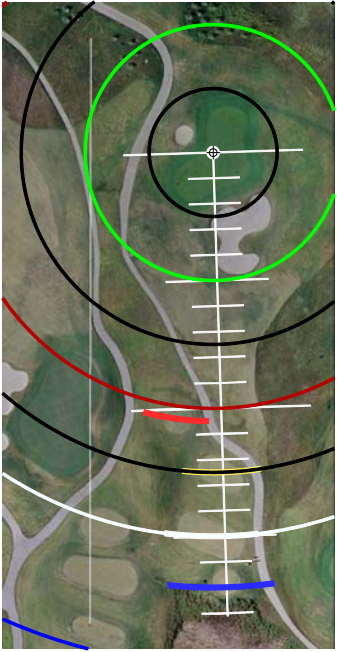

FROM TEES	
BLUE	195
WHITE	174
GOLD	164
RED	67

HOLE #1

HOLE #2

HOLE #3

HOLE #5

HOLE #6

HOLE #7	
PAR	3
BLUE	186
WHITE	165
GOLD	145
RED	127

HOLE #7

HOLE #8
 PAR 4
 BLUE 454
 WHITE 425
 GOLD 377
 RED 342

DITCH AREA

#1 272
 #2 247
 #3 197
 #4 161

FROM TEES

#1 211
 #2 187
 #3 138
 #4 103

HOLE #8

HOLE #9	
PAR 3	
BLUE	187
WHITE	172
GOLD	160
RED	150

HOLE #9

HOLE #10
 PAR 4
 BLUE 465
 WHITE 426
 GOLD 401
 RED 338

FROM TEES

#1 237
 #2 198
 #3 184
 #4 116

FROM TEES

#1 216
 #2 176
 #3 152
 #4 95

FROM TEES

#1 207
 #2 169
 #3 145
 #4 81

FROM TEES

SCALE RULER - EACH TICK MARK IS 5 YARDS.
FOR USE WITH RIVERIDGEFAIRWAYS.COM YARDAGE BOOKS, 9/3/2010, AL DELOREY