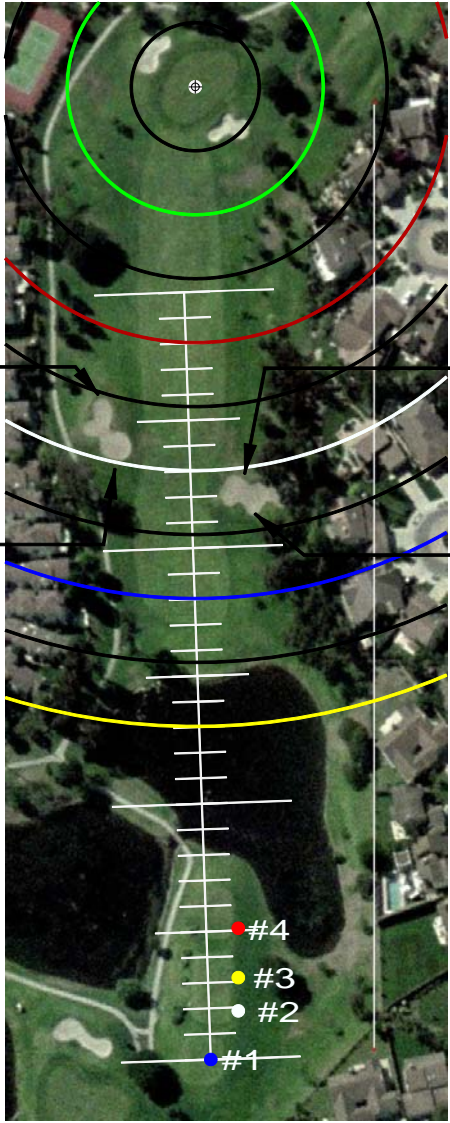

HOLE #14
 PAR 4
 BLUE 445
 WHITE 413
 GOLD 393
 RED 362

FROM TEES

#1 266
 #2 237
 #3 220
 #4 208

FROM TEES

#1 219
 #2 189
 #3 173
 #4 161

FROM TEES

#1 240
 #2 215
 #3 197
 #4 185

HOLE #14

HOLE #15
PAR 5
BLUE 538
WHITE 506
GOLD 462
RED 420

FROM TEES

#1 297
#2 234
#3 220
#4 182

FROM TEES

#1 290
#2 259
#3 220
#4 177

FROM TEES

#1 245
#2 213
#3 200
#4 128

FROM TEES

#1 276
#2 246
#3 207
#4 159

HOLE #15

HOLE #16
PAR 4
BLUE 383
WHITE 360
GOLD 347
RED 324

#1 254
#2 234
#3 220
#4 201

FROM TEES

#1 233
#2 213
#3 200
#4 178

FROM TEES

#1 224
#2 204
#3 190
#4 169

SCALE RULER - EACH TICK MARK IS 5 YARDS.
FOR USE WITH RIVERIDGEFAIRWAYS.COM YARDAGE BOOKS, 9/3/2010, AL DELOREY