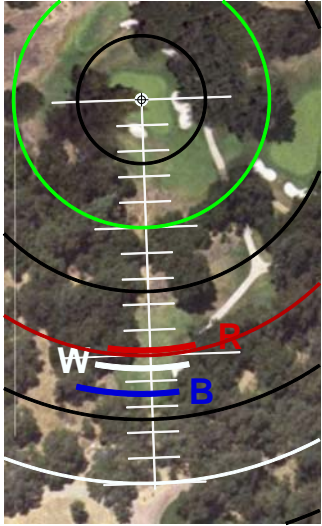

OJAI VALLEY INN GC RIVERRIDGEFAIRWAYS.COM

OJAI VALLEY INN GC, OJAI, CA

GET YOUR FREE YARDAGE BOOKS AT RIVERRIDGEFAIRWAYS.COM

"B", "W" AND "R" REPRESENT THE BLUE
, WHITE AND RED TEE MARKER LOCATIONS

9/5/2010

HOLE #1

HOLE #2

HOLE #3

HOLE #4

HOLE #5

HOLE #6

HOLE #7

HOLE #8

HOLE #9

HOLE #10

HOLE #11

HOLE #12

HOLE #13

HOLE #14

HOLE #15

HOLE #16

HOLE #17

HOLE #18

SCALE RULER - EACH TICK MARK IS 5 YARDS.
FOR USE WITH RIVERIDGEFAIRWAYS.COM YARDAGE BOOKS, 9/3/2010, AL DELOREY