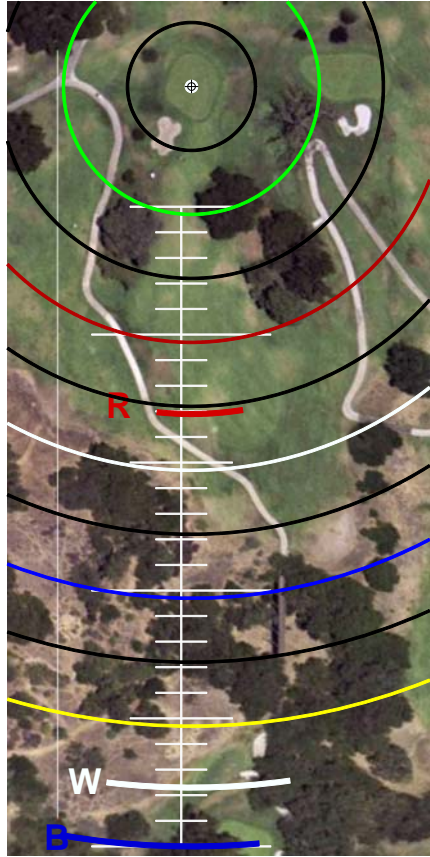

HOLE #1

HOLE #2

HOLE #3

HOLE #4

HOLE #5

HOLE #6

HOLE #7

HOLE #8

HOLE #9

HOLE #10

HOLE #11

HOLE #12

HOLE #13

HOLE #14

HOLE #15

HOLE #16

HOLE #17

HOLE #18

SCALE RULER - EACH TICK MARK IS 5 YARDS.
FOR USE WITH RIVERIDGEFAIRWAYS.COM YARDAGE BOOKS, 9/3/2010, AL DELOREY