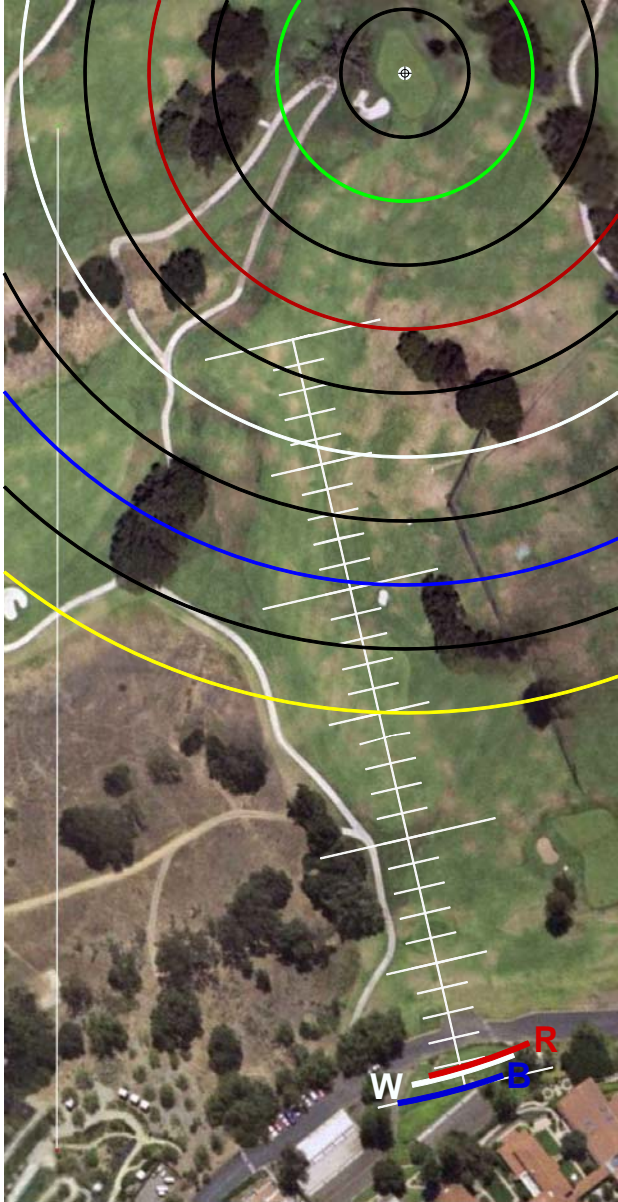

OJAI VALLEY INN GC RIVERRIDGEFAIRWAYS.COM

OJAI VALLEY INN GC, OJAI, CA

GET YOUR FREE YARDAGE BOOKS AT RIVERRIDGEFAIRWAYS.COM

"B", "W" AND "R" REPRESENT THE BLUE
, WHITE AND RED TEE MARKER LOCATIONS

9/5/2010

HOLE #1

HOLE #2

HOLE #3

HOLE #4

HOLE #5

HOLE #6

HOLE #7

HOLE #8

HOLE #9

HOLE #10

HOLE #11

HOLE #12

HOLE #13

HOLE #14

HOLE #15

HOLE #16

HOLE #17

HOLE #18

SCALE RULER - EACH TICK MARK IS 5 YARDS.
FOR USE WITH RIVERIDGEFAIRWAYS.COM YARDAGE BOOKS, 9/3/2010, AL DELOREY