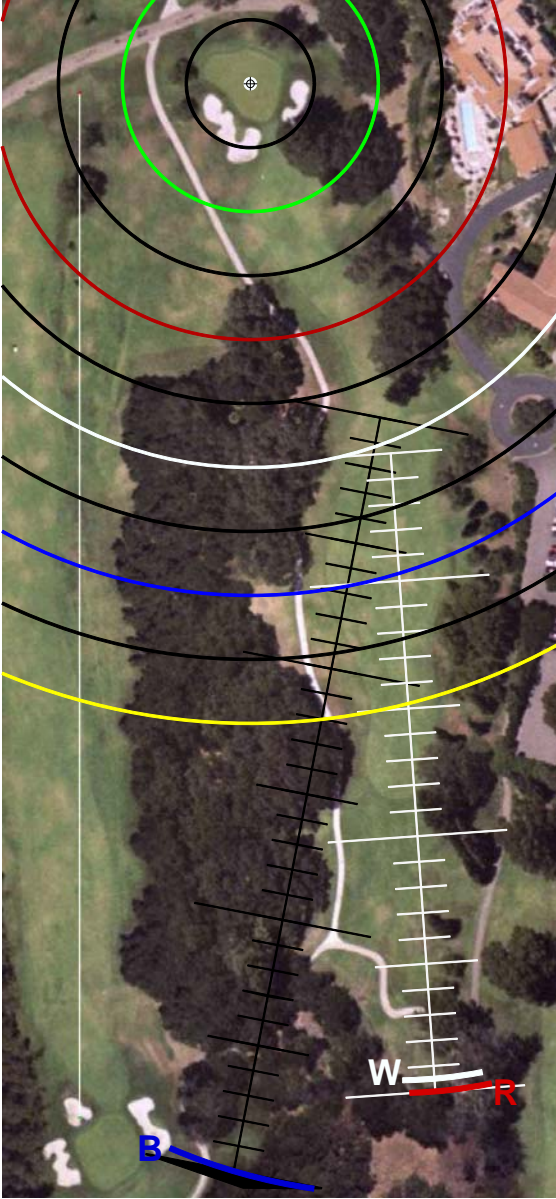

HOLE #1

HOLE #2

HOLE #3

HOLE #4

HOLE #5

HOLE #6

HOLE #7

HOLE #8

HOLE #9

HOLE #10

HOLE #11

HOLE #12

HOLE #13

HOLE #14

HOLE #15

HOLE #16

HOLE #17

HOLE #18

SCALE RULER - EACH TICK MARK IS 5 YARDS.
FOR USE WITH RIVERIDGEFAIRWAYS.COM YARDAGE BOOKS, 9/3/2010, AL DELOREY