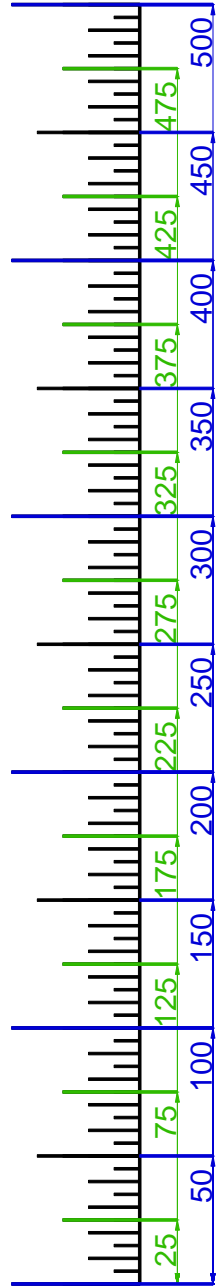

OJAI VALLEY INN GC RIVERRIDGEFAIRWAYS.COM

OJAI VALLEY INN GC, OJAI, CA

GET YOUR FREE YARDAGE BOOKS AT RIVERRIDGEFAIRWAYS.COM

"B", "W" AND "R" REPRESENT THE BLUE
, WHITE AND RED TEE MARKER LOCATIONS

9/5/2010

HOLE #1

HOLE #2

HOLE #3

HOLE #4

HOLE #5

HOLE #6

HOLE #7

HOLE #8

HOLE #9

HOLE #10

HOLE #11

HOLE #12

HOLE #13

HOLE #14

HOLE #15

HOLE #16

HOLE #17

HOLE #18

SCALE RULER - EACH TICK MARK IS 5 YARDS.
FOR USE WITH RIVERIDGEFAIRWAYS.COM YARDAGE BOOKS, 9/3/2010, AL DELOREY