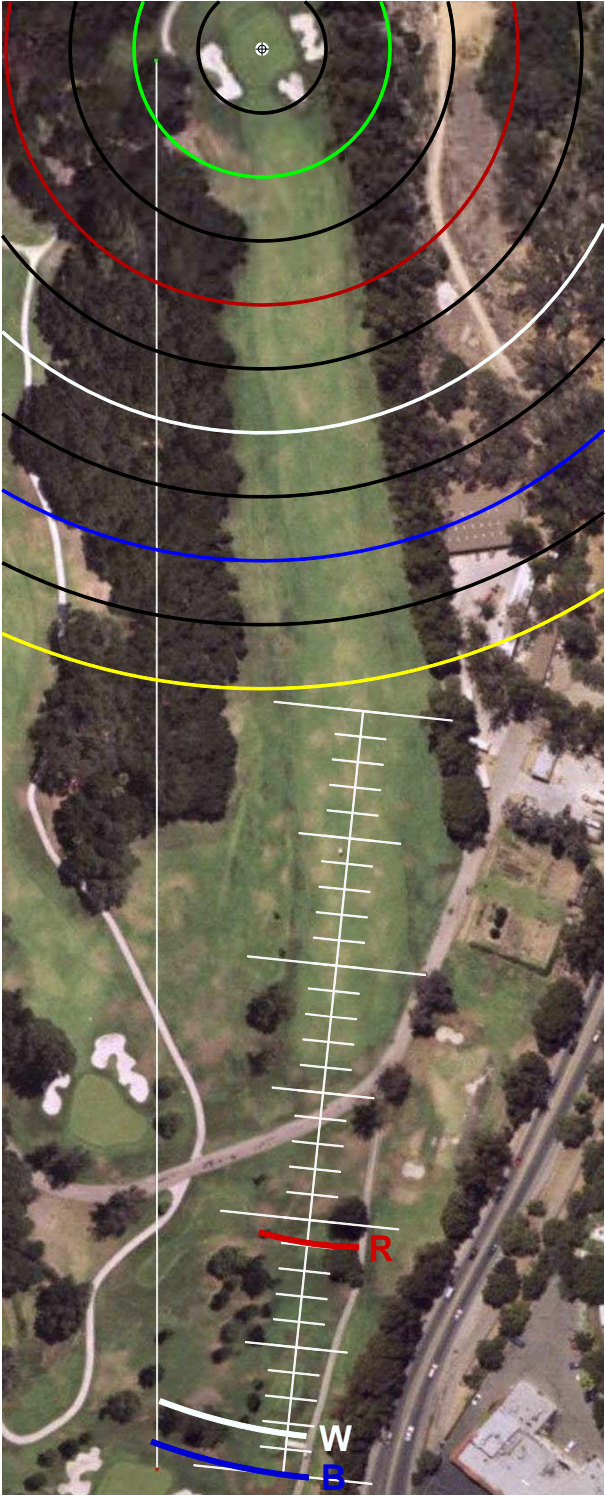

HOLE #1

HOLE #2

HOLE #3

HOLE #4

HOLE #5

HOLE #6

HOLE #7

HOLE #8

HOLE #9

HOLE #10

HOLE #11

HOLE #12

HOLE #13

HOLE #14

HOLE #15

HOLE #16

HOLE #17

HOLE #18

SCALE RULER - EACH TICK MARK IS 5 YARDS.
FOR USE WITH RIVERIDGEFAIRWAYS.COM YARDAGE BOOKS, 9/3/2010, AL DELOREY