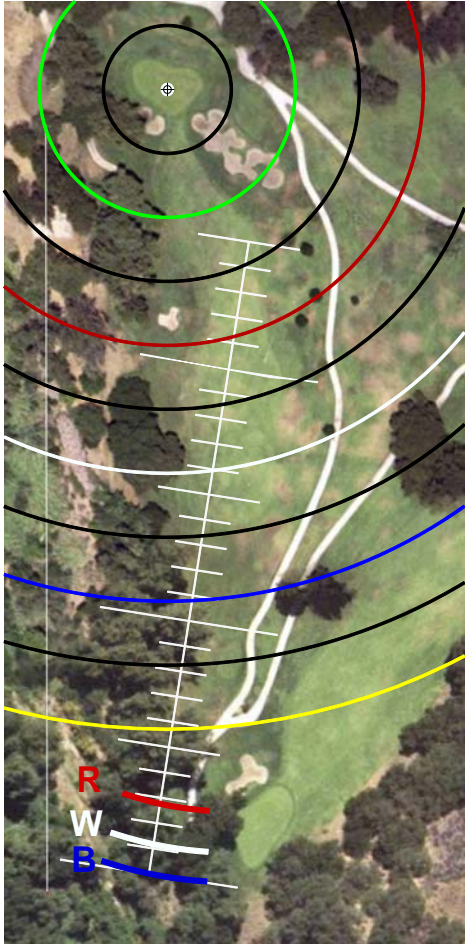

OJAI VALLEY INN GC RIVERRIDGEFAIRWAYS.COM

OJAI VALLEY INN GC, OJAI, CA

GET YOUR FREE YARDAGE BOOKS AT RIVERRIDGEFAIRWAYS.COM

"B", "W" AND "R" REPRESENT THE BLUE
, WHITE AND RED TEE MARKER LOCATIONS

9/5/2010

HOLE #1

HOLE #2

HOLE #3

HOLE #4

HOLE #5

HOLE #6

HOLE #7

HOLE #8

HOLE #9

HOLE #10

HOLE #11

HOLE #12

HOLE #13

HOLE #14

HOLE #15

HOLE #16

HOLE #17

HOLE #18

SCALE RULER - EACH TICK MARK IS 5 YARDS.
FOR USE WITH RIVERIDGEFAIRWAYS.COM YARDAGE BOOKS, 9/3/2010, AL DELOREY