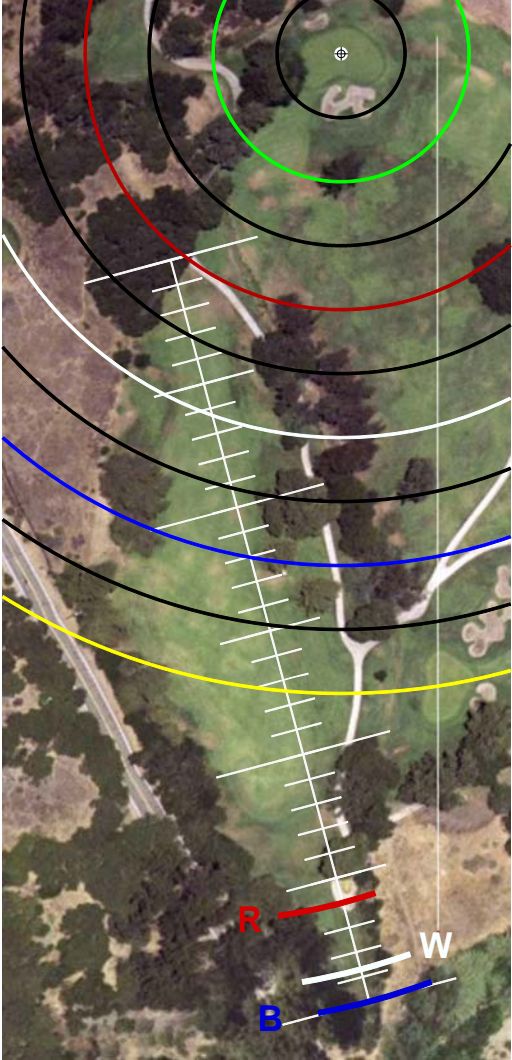

OJAI VALLEY INN GC RIVERRIDGEFAIRWAYS.COM

OJAI VALLEY INN GC, OJAI, CA

GET YOUR FREE YARDAGE BOOKS AT RIVERRIDGEFAIRWAYS.COM

"B", "W" AND "R" REPRESENT THE BLUE
, WHITE AND RED TEE MARKER LOCATIONS

9/5/2010

HOLE #1

HOLE #2

HOLE #3

HOLE #4

HOLE #5

HOLE #6

HOLE #7

HOLE #8

HOLE #9

HOLE #10

HOLE #11

HOLE #12

HOLE #13

HOLE #14

HOLE #15

HOLE #16

HOLE #17

HOLE #18

SCALE RULER - EACH TICK MARK IS 5 YARDS.
FOR USE WITH RIVERIDGEFAIRWAYS.COM YARDAGE BOOKS, 9/3/2010, AL DELOREY