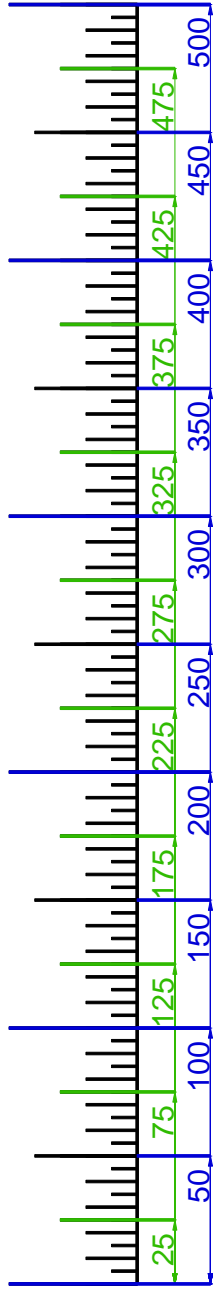

OJAI VALLEY INN GC RIVERRIDGEFAIRWAYS.COM

OJAI VALLEY INN GC, OJAI, CA

GET YOUR FREE YARDAGE BOOKS AT RIVERRIDGEFAIRWAYS.COM

"B", "W" AND "R" REPRESENT THE BLUE
, WHITE AND RED TEE MARKER LOCATIONS

9/5/2010

HOLE #1

HOLE #2

HOLE #3

HOLE #4

HOLE #5

HOLE #6

HOLE #7

HOLE #8

HOLE #9

HOLE #10

HOLE #11

HOLE #12

HOLE #13

HOLE #14

HOLE #15

HOLE #16

HOLE #17

HOLE #18

SCALE RULER - EACH TICK MARK IS 5 YARDS.
FOR USE WITH RIVERIDGEFAIRWAYS.COM YARDAGE BOOKS, 9/3/2010, AL DELOREY