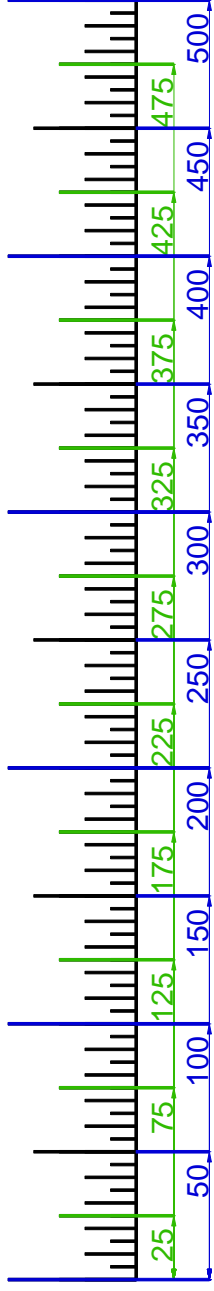

OJAI VALLEY INN GC RIVERRIDGEFAIRWAYS.COM

OJAI VALLEY INN GC, OJAI, CA

GET YOUR FREE YARDAGE BOOKS AT RIVERRIDGEFAIRWAYS.COM

"B", "W" AND "R" REPRESENT THE BLUE
, WHITE AND RED TEE MARKER LOCATIONS

9/5/2010

HOLE #1

HOLE #2

HOLE #3

HOLE #4

HOLE #5

HOLE #6

HOLE #7

HOLE #8

HOLE #9

HOLE #10

HOLE #11

HOLE #12

HOLE #13

HOLE #14

HOLE #15

HOLE #16

HOLE #17

HOLE #18

SCALE RULER - EACH TICK MARK IS 5 YARDS.
FOR USE WITH RIVERIDGEFAIRWAYS.COM YARDAGE BOOKS, 9/3/2010, AL DELOREY