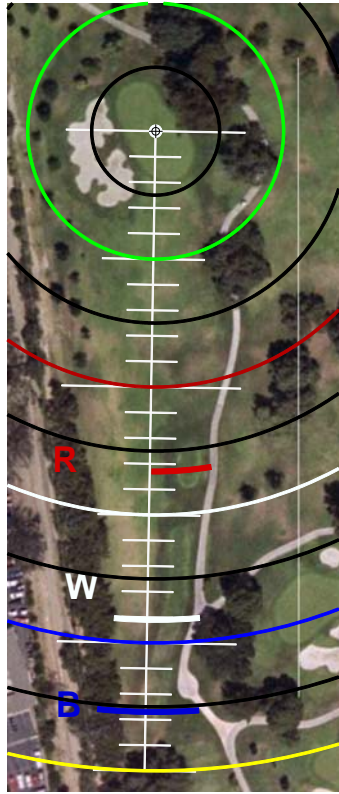

HOLE #1

HOLE #2

HOLE #3

HOLE #4

HOLE #5

HOLE #6

HOLE #7

HOLE #8

HOLE #9

HOLE #10

HOLE #11

HOLE #12

HOLE #13

HOLE #14

HOLE #15

HOLE #16

HOLE #17

HOLE #18

SCALE RULER - EACH TICK MARK IS 5 YARDS.
FOR USE WITH RIVERIDGEFAIRWAYS.COM YARDAGE BOOKS, 9/3/2010, AL DELOREY