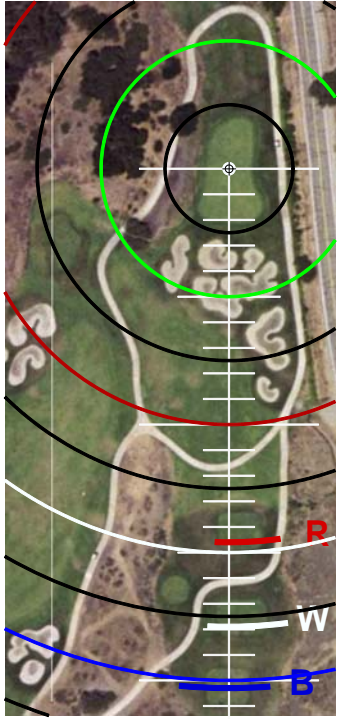

HOLE #1

HOLE #2

HOLE #3

HOLE #4

HOLE #5

HOLE #6

HOLE #7

HOLE #8

HOLE #9

HOLE #10

HOLE #11

HOLE #12

HOLE #13

HOLE #14

HOLE #15

HOLE #16

HOLE #17

HOLE #18

SCALE RULER - EACH TICK MARK IS 5 YARDS.
FOR USE WITH RIVERIDGEFAIRWAYS.COM YARDAGE BOOKS, 9/3/2010, AL DELOREY