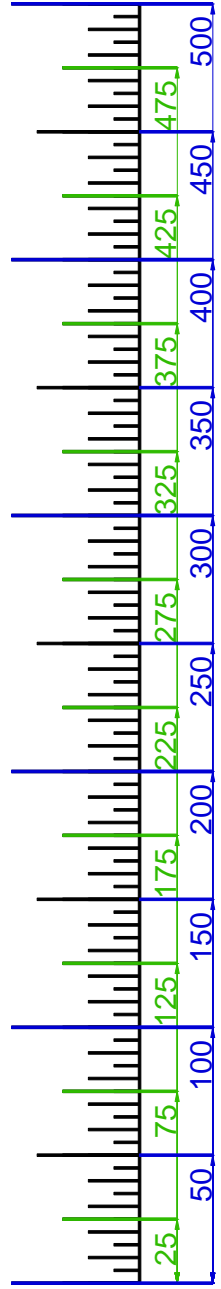

OJAI VALLEY INN GC RIVERRIDGEFAIRWAYS.COM

OJAI VALLEY INN GC, OJAI, CA

GET YOUR FREE YARDAGE BOOKS AT RIVERRIDGEFAIRWAYS.COM

"B", "W" AND "R" REPRESENT THE BLUE
, WHITE AND RED TEE MARKER LOCATIONS

9/5/2010

HOLE #1

HOLE #2

HOLE #3

HOLE #4

HOLE #5

HOLE #6

HOLE #7

HOLE #8

HOLE #9

HOLE #10

HOLE #11

HOLE #12

HOLE #13

HOLE #14

HOLE #15

HOLE #16

HOLE #17

HOLE #18

SCALE RULER - EACH TICK MARK IS 5 YARDS.
FOR USE WITH RIVERIDGEFAIRWAYS.COM YARDAGE BOOKS, 9/3/2010, AL DELOREY