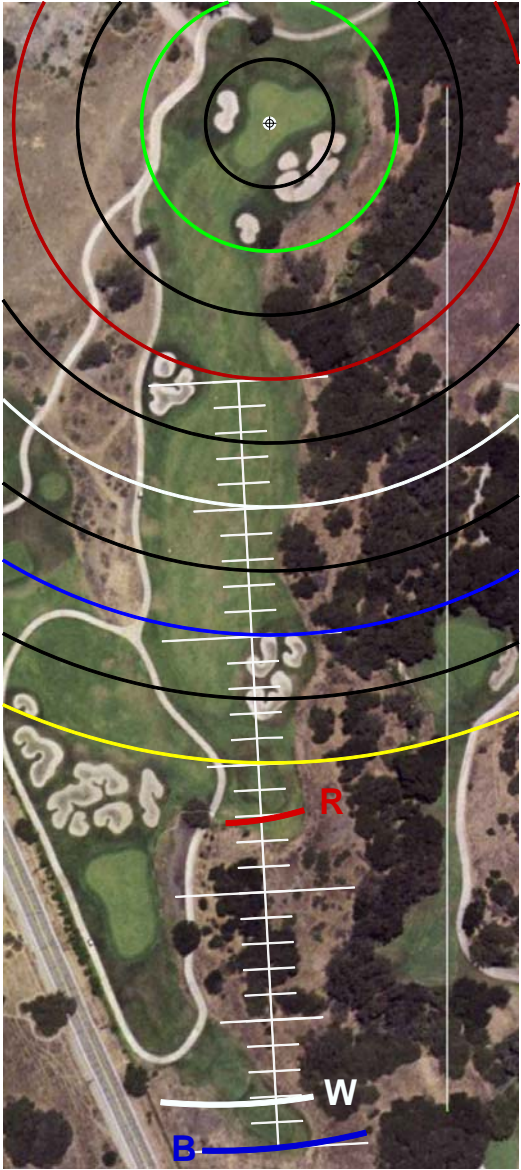

HOLE #1

HOLE #2

HOLE #3

HOLE #4

HOLE #5

HOLE #6

HOLE #7

HOLE #8

HOLE #9

HOLE #10

HOLE #11

HOLE #12

HOLE #13

HOLE #14

HOLE #15

HOLE #16

HOLE #17

HOLE #18

SCALE RULER - EACH TICK MARK IS 5 YARDS.
FOR USE WITH RIVERIDGEFAIRWAYS.COM YARDAGE BOOKS, 9/3/2010, AL DELOREY