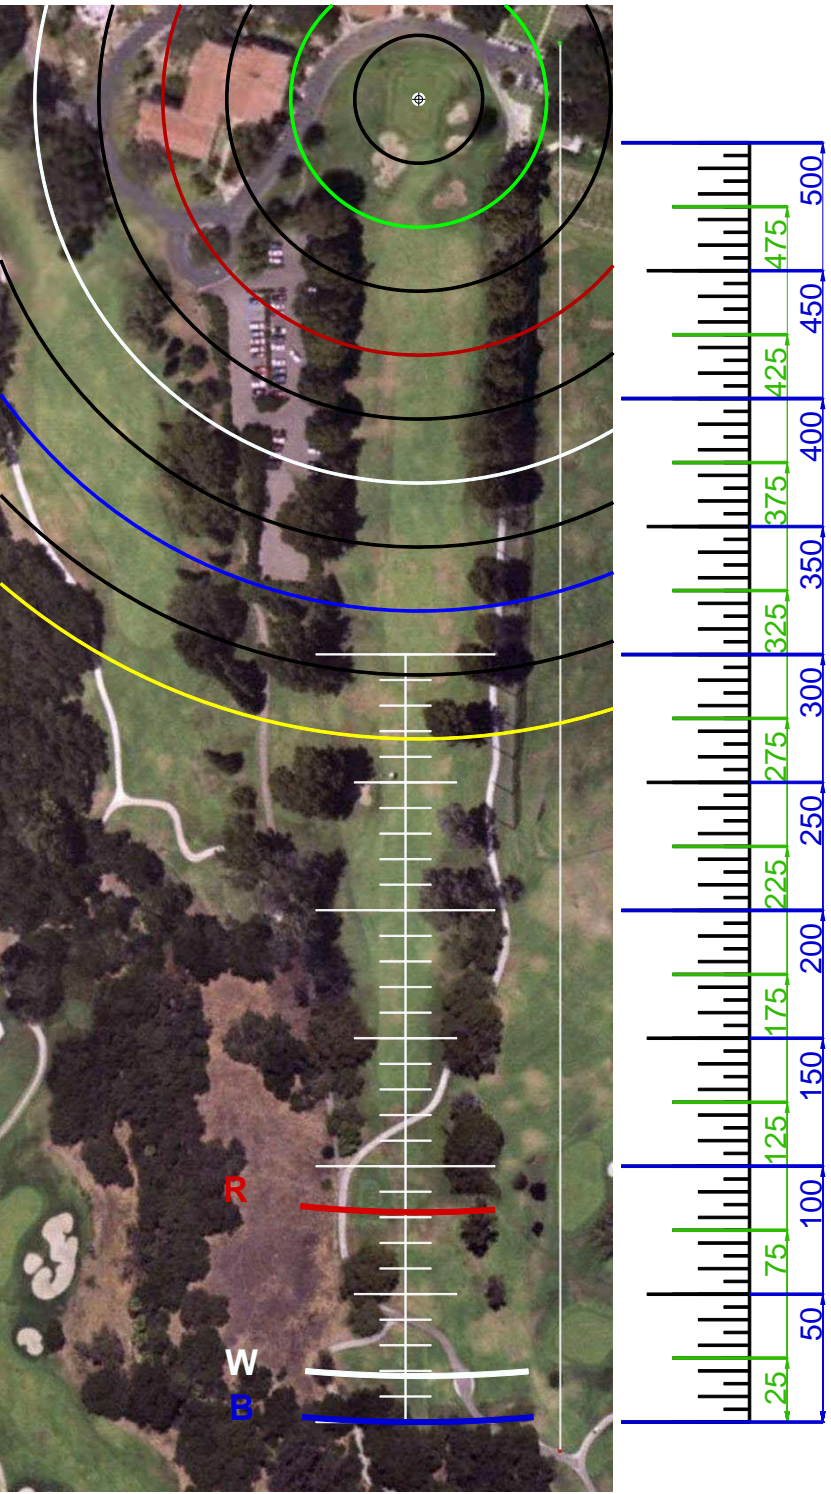

HOLE #1

HOLE #2

HOLE #3

HOLE #4

HOLE #5

HOLE #6

HOLE #7

HOLE #8

HOLE #9

HOLE #10

HOLE #11

HOLE #12

HOLE #13

HOLE #14

HOLE #15

HOLE #16

HOLE #17

HOLE #18

SCALE RULER - EACH TICK MARK IS 5 YARDS.
FOR USE WITH RIVERIDGEFAIRWAYS.COM YARDAGE BOOKS, 9/3/2010, AL DELOREY