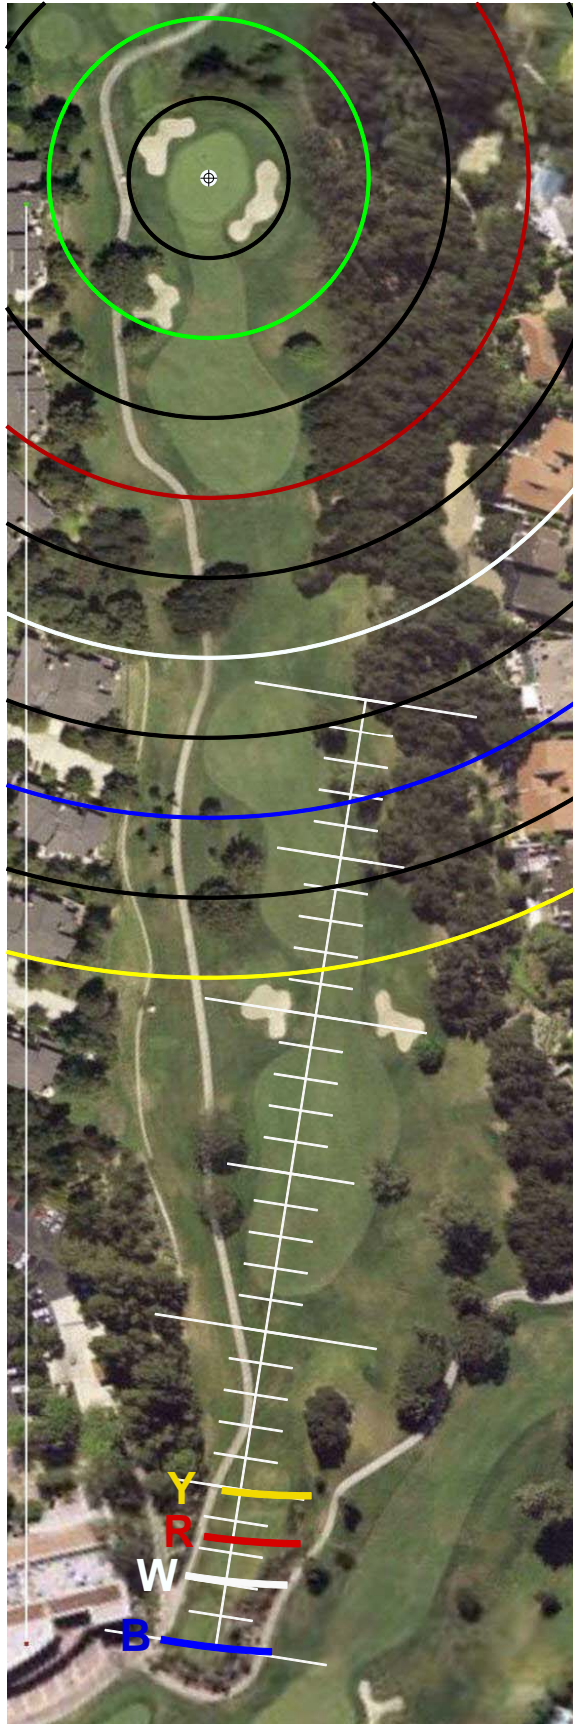

9/5/2010

HOLE #1

HOLE #2

HOLE #3

HOLE #4

HOLE #5

HOLE #6

HOLE #7

HOLE #8

HOLE #9

SCALE RULER - EACH TICK MARK IS 5 YARDS.
FOR USE WITH RIVERIDGEFAIRWAYS.COM YARDAGE BOOKS, 9/3/2010, AL DELOREY