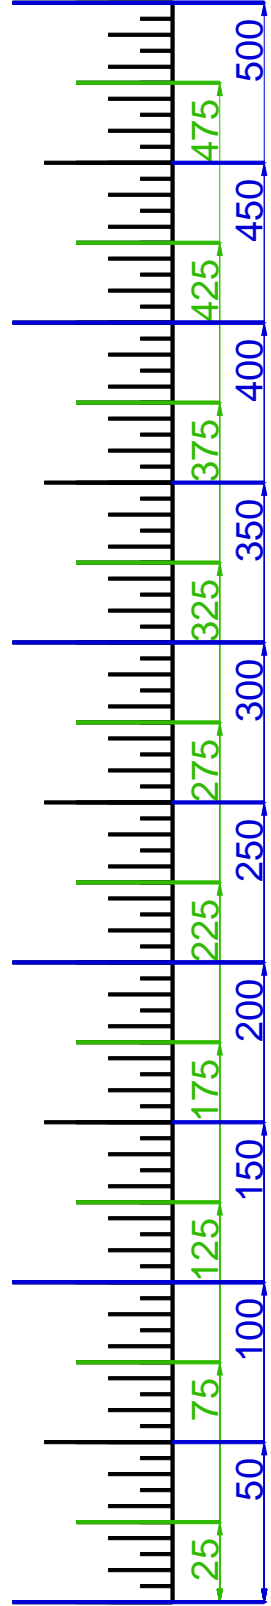

9/5/2010

HOLE #1

HOLE #2

HOLE #3

HOLE #4

HOLE #5

HOLE #6

HOLE #7

HOLE #8

HOLE #9

SCALE RULER - EACH TICK MARK IS 5 YARDS.
FOR USE WITH RIVERIDGEFAIRWAYS.COM YARDAGE BOOKS, 9/3/2010, AL DELOREY