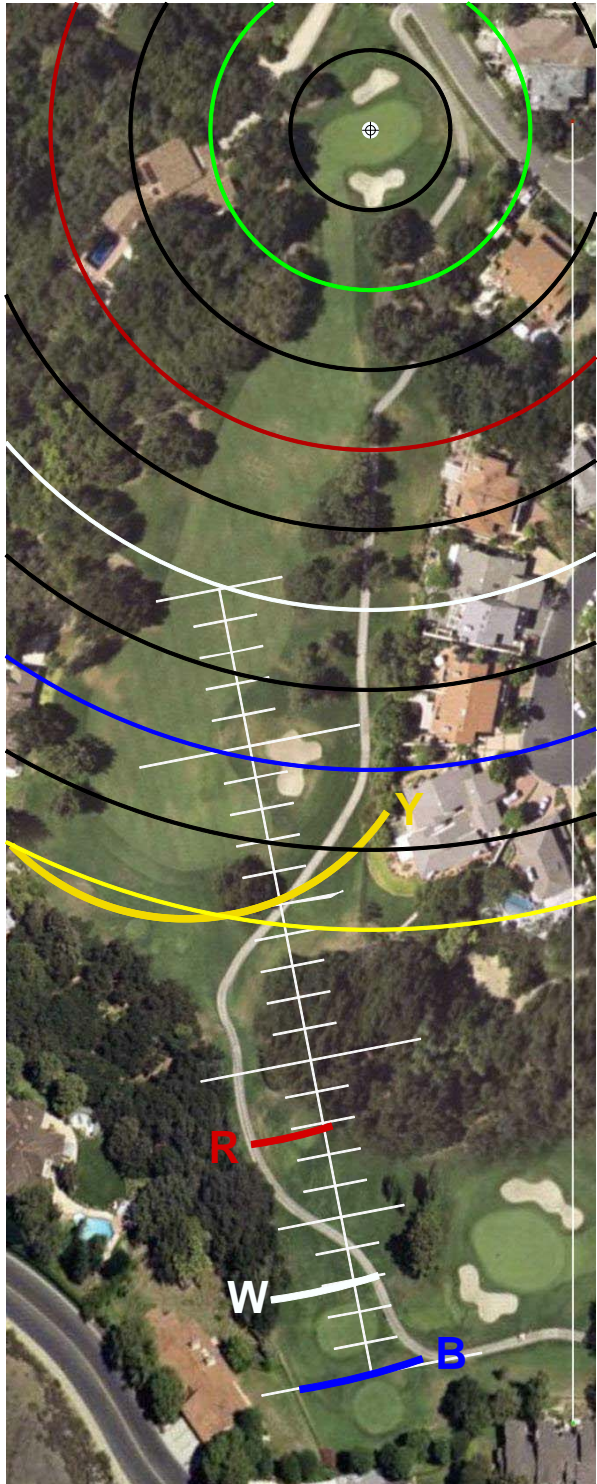

9/5/2010

HOLE #1

HOLE #2

HOLE #3

HOLE #4

HOLE #5

HOLE #6

HOLE #7

HOLE #8

HOLE #9

SCALE RULER - EACH TICK MARK IS 5 YARDS.
FOR USE WITH RIVERIDGEFAIRWAYS.COM YARDAGE BOOKS, 9/3/2010, AL DELOREY