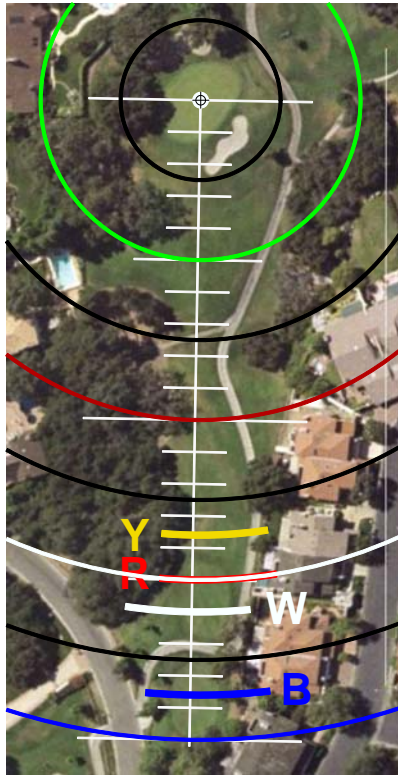

9/5/2010

HOLE #1

HOLE #2

HOLE #3

HOLE #4

HOLE #5

HOLE #6

HOLE #7

HOLE #8

HOLE #9

SCALE RULER - EACH TICK MARK IS 5 YARDS.
FOR USE WITH RIVERIDGEFAIRWAYS.COM YARDAGE BOOKS, 9/3/2010, AL DELOREY