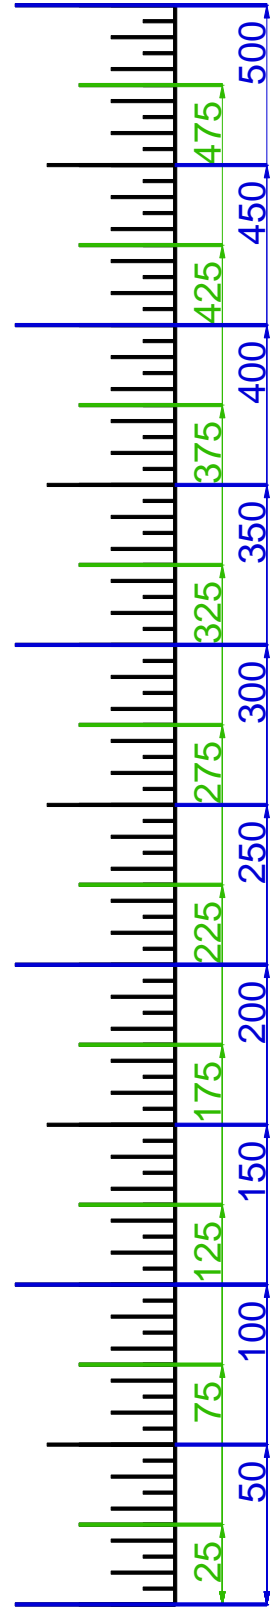

9/5/2010

HOLE #1

HOLE #2

HOLE #3

HOLE #4

HOLE #5

HOLE #6

HOLE #7

HOLE #8

HOLE #9

SCALE RULER - EACH TICK MARK IS 5 YARDS.
FOR USE WITH RIVERIDGEFAIRWAYS.COM YARDAGE BOOKS, 9/3/2010, AL DELOREY