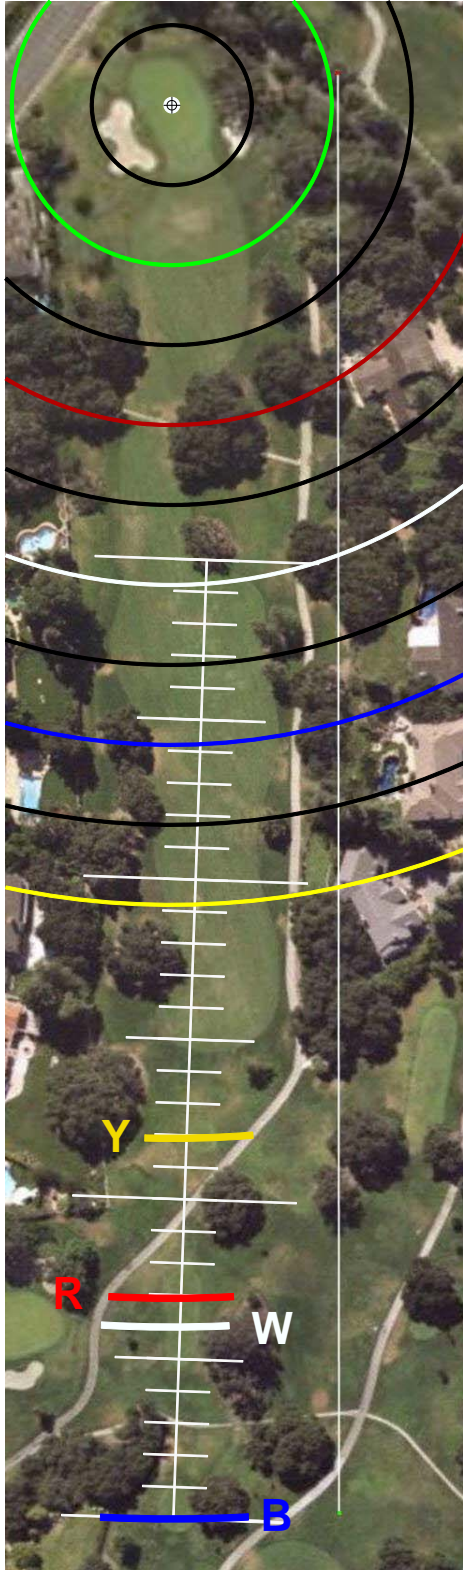

9/5/2010

HOLE #1

HOLE #2

HOLE #3

HOLE #4

HOLE #5

HOLE #6

HOLE #7

HOLE #8

HOLE #9

SCALE RULER - EACH TICK MARK IS 5 YARDS.
FOR USE WITH RIVERIDGEFAIRWAYS.COM YARDAGE BOOKS, 9/3/2010, AL DELOREY