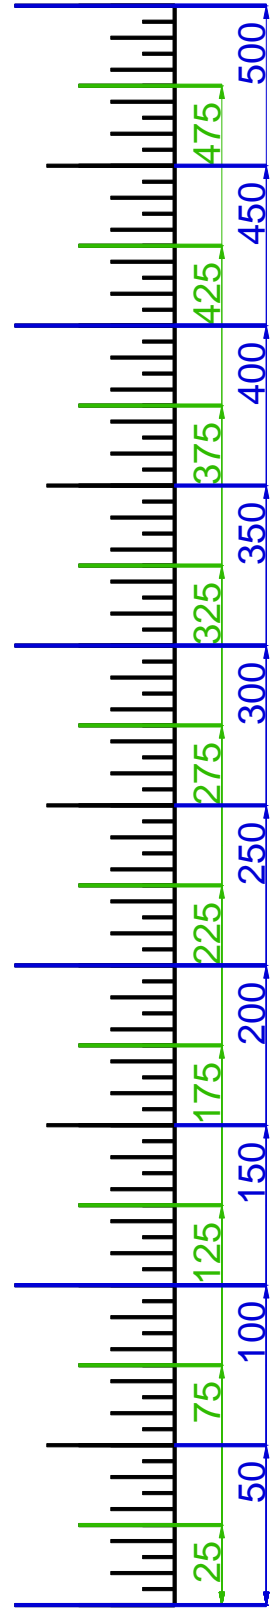

9/5/2010

HOLE #1

HOLE #2

HOLE #3

HOLE #4

HOLE #5

HOLE #6

HOLE #7

HOLE #8

HOLE #9

SCALE RULER - EACH TICK MARK IS 5 YARDS.
FOR USE WITH RIVERIDGEFAIRWAYS.COM YARDAGE BOOKS, 9/3/2010, AL DELOREY