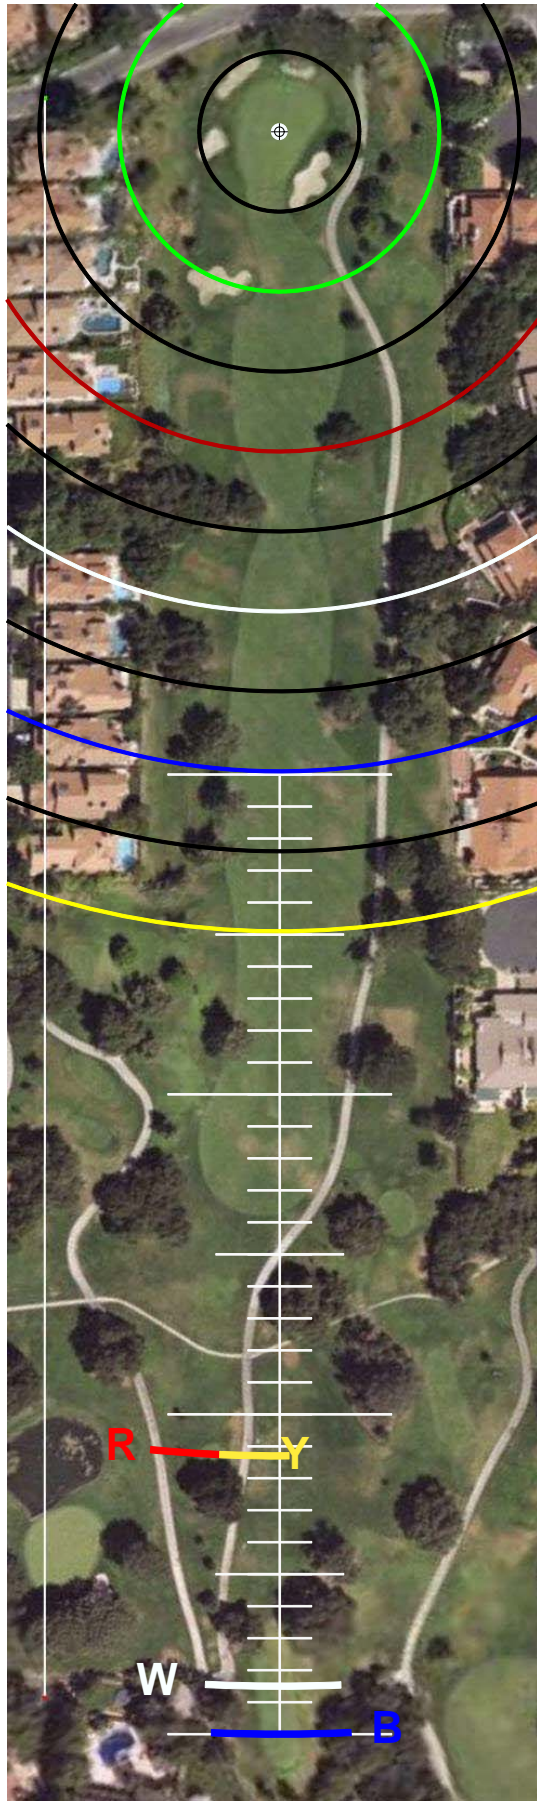

9/5/2010

HOLE #1

HOLE #2

HOLE #3

HOLE #4

HOLE #5

HOLE #6

HOLE #7

HOLE #8

HOLE #9

SCALE RULER - EACH TICK MARK IS 5 YARDS.
FOR USE WITH RIVERIDGEFAIRWAYS.COM YARDAGE BOOKS, 9/3/2010, AL DELOREY