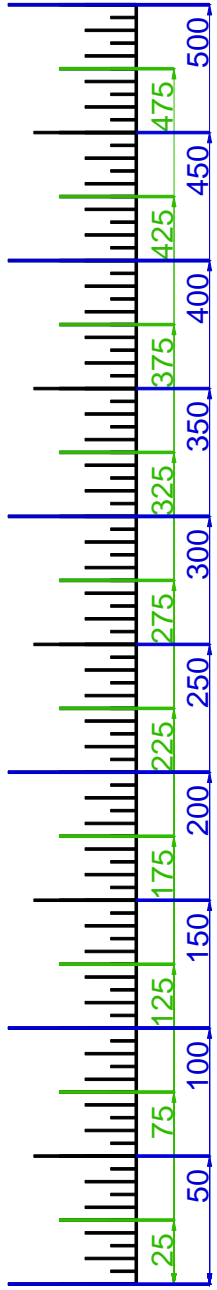

THE VALLEY COURSE

NORTH RANCH CC

WESTLAKE VILLAGE, CA

GET YOUR FREE YARDAGE BOOKS AT [RIVERIDGEFAIRWAYS.COM](http://RIVERIDGEFAIRWAYS.COM)

9/5/2010

**HOLE #1**

**HOLE #2**

**HOLE #3**

**HOLE #4**

**HOLE #5**

**HOLE #6**

**HOLE #7**

**HOLE #8**

**HOLE #9**

SCALE RULER - EACH TICK MARK IS 5 YARDS.  
FOR USE WITH RIVERIDGEFAIRWAYS.COM YARDAGE BOOKS, 9/3/2010, AL DELOREY