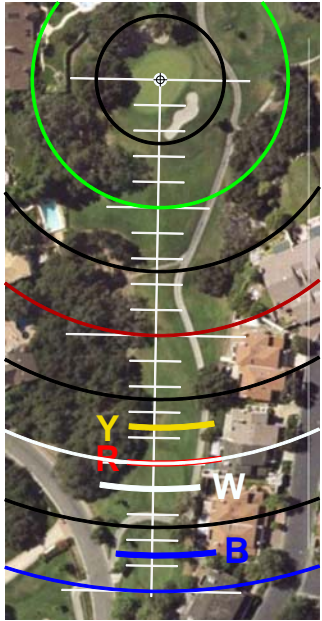

THE VALLEY COURSE

NORTH RANCH CC

WESTLAKE VILLAGE, CA

GET YOUR FREE YARDAGE BOOKS AT [RIVERIDGEFAIRWAYS.COM](http://RIVERIDGEFAIRWAYS.COM)

9/5/2010

**HOLE #1**

**HOLE #2**

**HOLE #3**

**HOLE #4**

**HOLE #5**

**HOLE #6**

**HOLE #7**

**HOLE #8**

**HOLE #9**

SCALE RULER - EACH TICK MARK IS 5 YARDS.  
FOR USE WITH RIVERIDGEFAIRWAYS.COM YARDAGE BOOKS, 9/3/2010, AL DELOREY