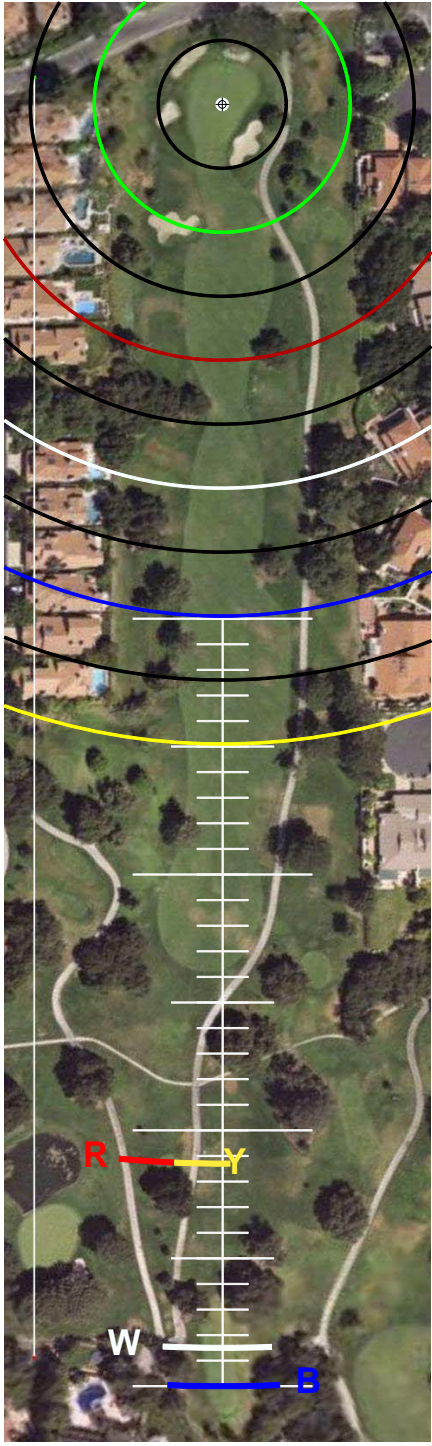

THE VALLEY COURSE

NORTH RANCH CC

WESTLAKE VILLAGE, CA

GET YOUR FREE YARDAGE BOOKS AT [RIVERIDGEFAIRWAYS.COM](http://RIVERIDGEFAIRWAYS.COM)

9/5/2010

**HOLE #1**

**HOLE #2**

**HOLE #3**

**HOLE #4**

**HOLE #5**

**HOLE #6**

**HOLE #7**

**HOLE #8**

**HOLE #9**

SCALE RULER - EACH TICK MARK IS 5 YARDS.  
FOR USE WITH RIVERIDGEFAIRWAYS.COM YARDAGE BOOKS, 9/3/2010, AL DELOREY