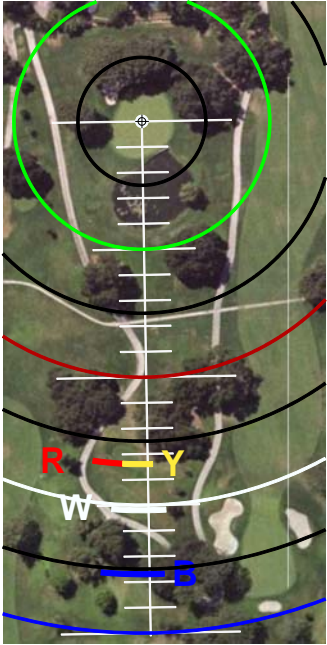

THE VALLEY COURSE

NORTH RANCH CC

WESTLAKE VILLAGE, CA

GET YOUR FREE YARDAGE BOOKS AT [RIVERIDGEFAIRWAYS.COM](http://RIVERIDGEFAIRWAYS.COM)

9/5/2010

**HOLE #1**

**HOLE #2**

**HOLE #3**

**HOLE #4**

**HOLE #5**

**HOLE #6**

**HOLE #7**

**HOLE #8**

**HOLE #9**

SCALE RULER - EACH TICK MARK IS 5 YARDS.  
FOR USE WITH RIVERIDGEFAIRWAYS.COM YARDAGE BOOKS, 9/3/2010, AL DELOREY