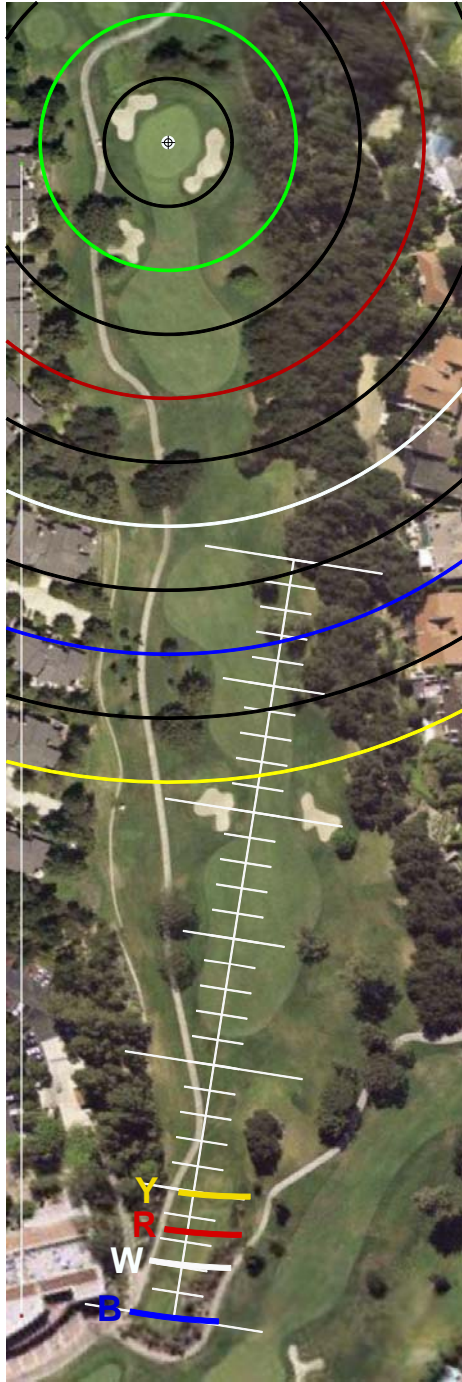

THE VALLEY COURSE

NORTH RANCH CC

WESTLAKE VILLAGE, CA

GET YOUR FREE YARDAGE BOOKS AT [RIVERIDGEFAIRWAYS.COM](http://RIVERIDGEFAIRWAYS.COM)

9/5/2010

**HOLE #1**

**HOLE #2**

**HOLE #3**

**HOLE #4**

**HOLE #5**

**HOLE #6**

**HOLE #7**

**HOLE #8**

**HOLE #9**

SCALE RULER - EACH TICK MARK IS 5 YARDS.  
FOR USE WITH RIVERIDGEFAIRWAYS.COM YARDAGE BOOKS, 9/3/2010, AL DELOREY