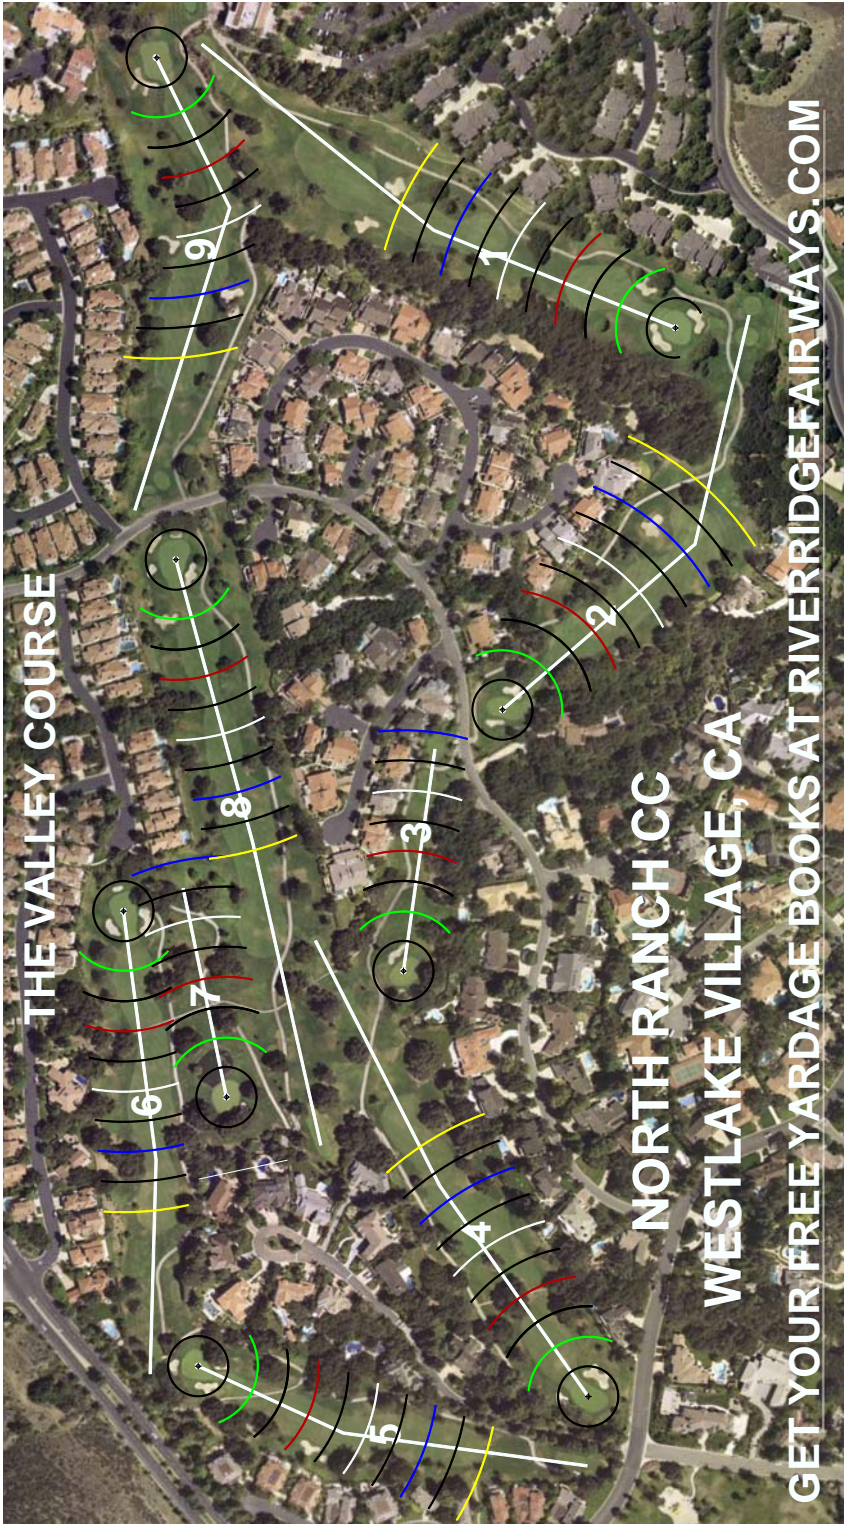

THE VALLEY COURSE

NORTH RANCH CC

WESTLAKE VILLAGE, CA

GET YOUR FREE YARDAGE BOOKS AT [RIVERIDGEFAIRWAYS.COM](http://RIVERIDGEFAIRWAYS.COM)

9/5/2010

**HOLE #1**

**HOLE #2**

**HOLE #3**

**HOLE #4**

**HOLE #5**

**HOLE #6**

**HOLE #7**

**HOLE #8**

**HOLE #9**

SCALE RULER - EACH TICK MARK IS 5 YARDS.  
FOR USE WITH RIVERIDGEFAIRWAYS.COM YARDAGE BOOKS, 9/3/2010, AL DELOREY