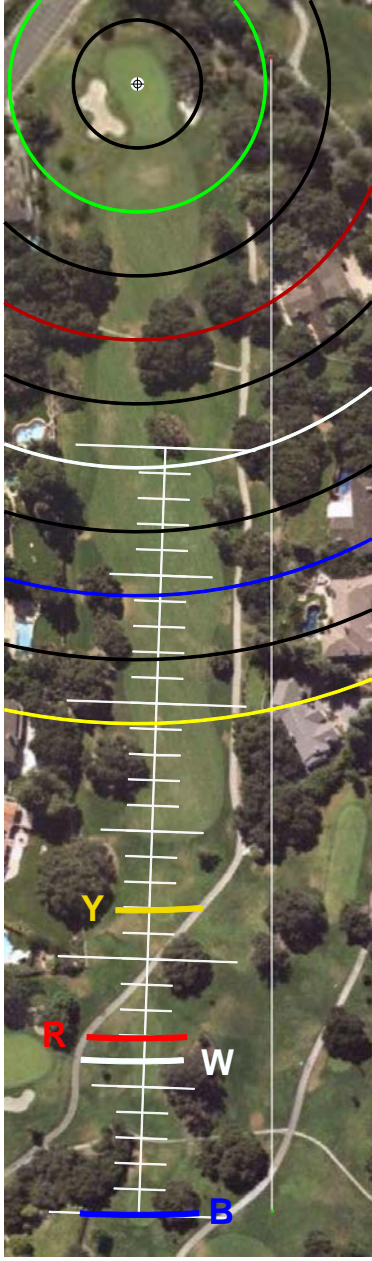

THE VALLEY COURSE

NORTH RANCH CC

WESTLAKE VILLAGE, CA

GET YOUR FREE YARDAGE BOOKS AT [RIVERIDGEFAIRWAYS.COM](http://RIVERIDGEFAIRWAYS.COM)

9/5/2010

**HOLE #1**

**HOLE #2**

**HOLE #3**

**HOLE #4**

**HOLE #5**

**HOLE #6**

**HOLE #7**

**HOLE #8**

**HOLE #9**

SCALE RULER - EACH TICK MARK IS 5 YARDS.  
FOR USE WITH RIVERIDGEFAIRWAYS.COM YARDAGE BOOKS, 9/3/2010, AL DELOREY