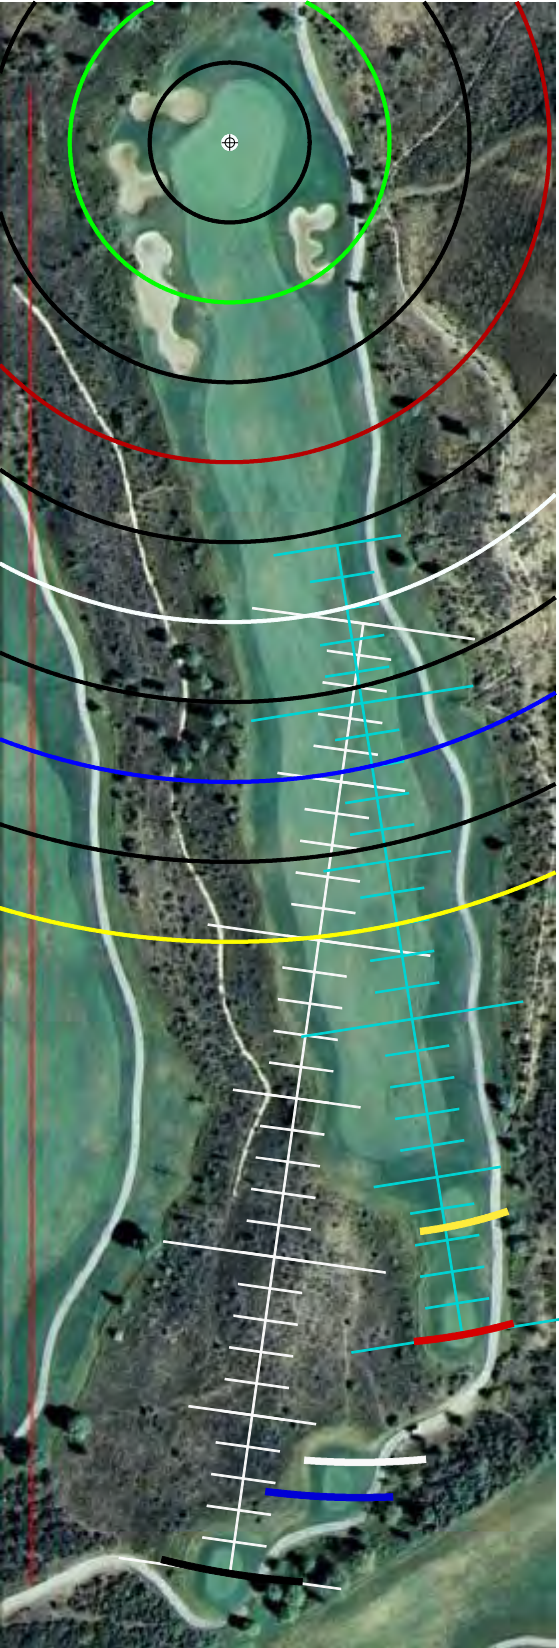

# MOORPARK CC GC CREEKSIDE

GET YOUR FREE YARDAGE BOOKS AT [RIVERRIDGEFAIRWAYS.COM](http://RIVERRIDGEFAIRWAYS.COM)

7/20/2010

MOORPARK (CREEKSIDE)

**HOLE #1**

MOORPARK (CREEKSIDE)

HOLE #2

**HOLE #3**

MOORPARK (CREEKSIDE)

**HOLE #4**

MOORPARK (CREEKSIDE)

**HOLE #5**

MOORPARK (CREEKSIDE)

MOORPARK (CREEKSIDE)

**HOLE #6**

**HOLE #7**

MOORPARK (CREEKSIDE)

**HOLE #8**

MOORPARK (CREEKSIDE)

**HOLE #9**

MOORPARK (CREEKSIDE)

SCALE RULER - EACH TICK MARK IS 5 YARDS.  
FOR USE WITH RIVERIDGEFAIRWAYS.COM YARDAGE BOOKS, 2/5/09, AL DELOREY