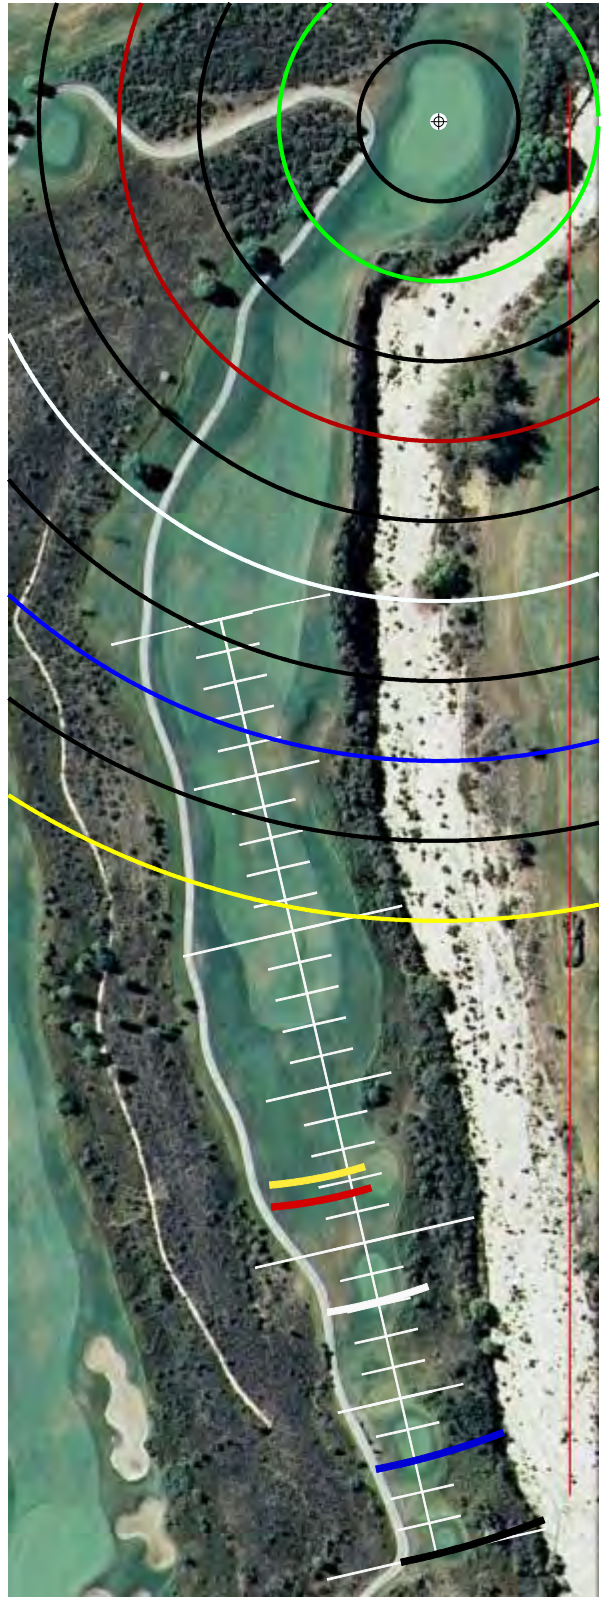

# MOORPARK CC GC CREEKSIDE

GET YOUR FREE YARDAGE BOOKS AT [RIVERRIDGEFAIRWAYS.COM](http://RIVERRIDGEFAIRWAYS.COM)

7/20/2010

MOORPARK (CREEKSIDE)

**HOLE #1**

MOORPARK (CREEKSIDE)

HOLE #2

**HOLE #3**

MOORPARK (CREEKSIDE)

**HOLE #4**

MOORPARK (CREEKSIDE)

**HOLE #5**

MOORPARK (CREEKSIDE)

MOORPARK (CREEKSIDE)

**HOLE #6**

**HOLE #7**

MOORPARK (CREEKSIDE)

**HOLE #8**

MOORPARK (CREEKSIDE)

**HOLE #9**

MOORPARK (CREEKSIDE)

SCALE RULER - EACH TICK MARK IS 5 YARDS.  
FOR USE WITH RIVERIDGEFAIRWAYS.COM YARDAGE BOOKS, 2/5/09, AL DELOREY