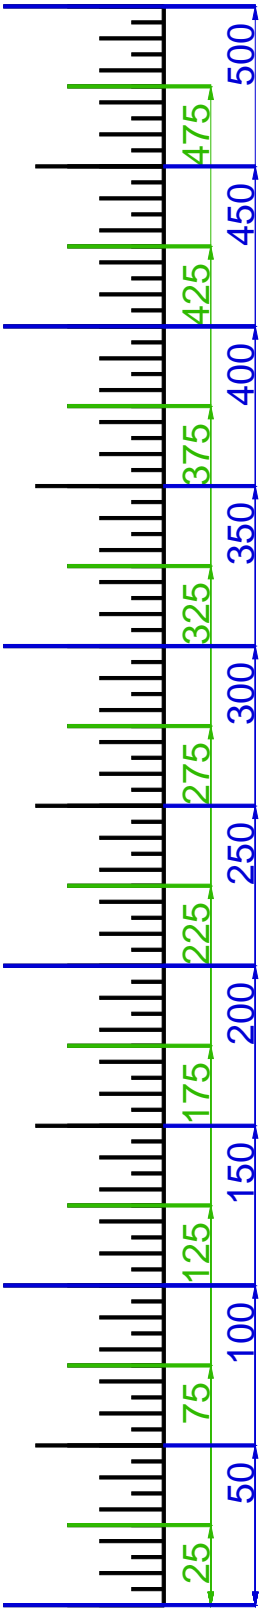

# MOORPARK CC GC CREEKSIDE

GET YOUR FREE YARDAGE BOOKS AT [RIVERRIDGEFAIRWAYS.COM](http://RIVERRIDGEFAIRWAYS.COM)

7/20/2010

MOORPARK (CREEKSIDE)

**HOLE #1**

MOORPARK (CREEKSIDE)

HOLE #2

**HOLE #3**

MOORPARK (CREEKSIDE)

**HOLE #4**

MOORPARK (CREEKSIDE)

**HOLE #5**

MOORPARK (CREEKSIDE)

MOORPARK (CREEKSIDE)

**HOLE #6**

**HOLE #7**

MOORPARK (CREEKSIDE)

**HOLE #8**

MOORPARK (CREEKSIDE)

**HOLE #9**

MOORPARK (CREEKSIDE)

SCALE RULER - EACH TICK MARK IS 5 YARDS.  
FOR USE WITH RIVERIDGEFAIRWAYS.COM YARDAGE BOOKS, 2/5/09, AL DELOREY