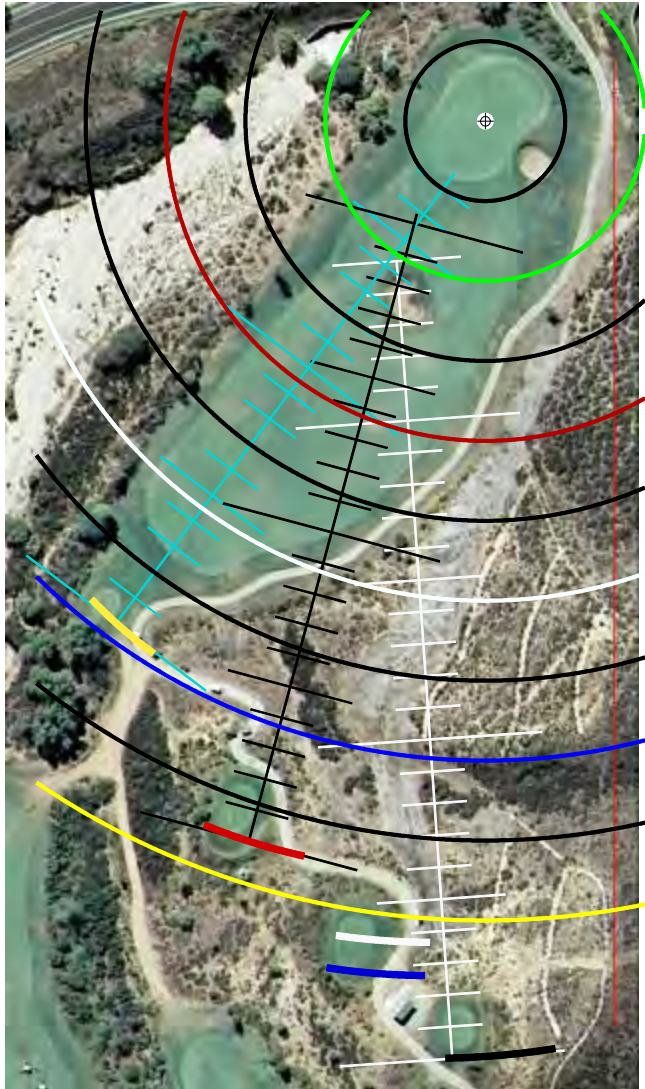

# MOORPARK CC GC CREEKSIDE

GET YOUR FREE YARDAGE BOOKS AT [RIVERRIDGEFAIRWAYS.COM](http://RIVERRIDGEFAIRWAYS.COM)

7/20/2010

MOORPARK (CREEKSIDE)

**HOLE #1**

MOORPARK (CREEKSIDE)

HOLE #2

**HOLE #3**

MOORPARK (CREEKSIDE)

**HOLE #4**

MOORPARK (CREEKSIDE)

**HOLE #5**

MOORPARK (CREEKSIDE)

MOORPARK (CREEKSIDE)

**HOLE #6**

**HOLE #7**

MOORPARK (CREEKSIDE)

**HOLE #8**

MOORPARK (CREEKSIDE)

**HOLE #9**

MOORPARK (CREEKSIDE)

SCALE RULER - EACH TICK MARK IS 5 YARDS.  
FOR USE WITH RIVERIDGEFAIRWAYS.COM YARDAGE BOOKS, 2/5/09, AL DELOREY