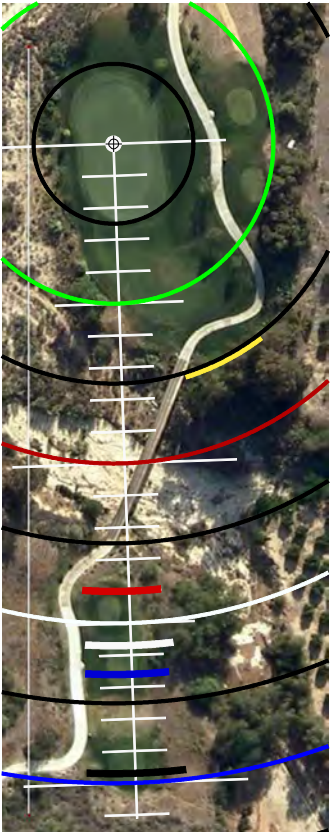

# MOORPARK CC GC CREEKSIDE

GET YOUR FREE YARDAGE BOOKS AT [RIVERRIDGEFAIRWAYS.COM](http://RIVERRIDGEFAIRWAYS.COM)

7/20/2010

MOORPARK (CREEKSIDE)

**HOLE #1**

MOORPARK (CREEKSIDE)

HOLE #2

**HOLE #3**

MOORPARK (CREEKSIDE)

**HOLE #4**

MOORPARK (CREEKSIDE)

**HOLE #5**

MOORPARK (CREEKSIDE)

MOORPARK (CREEKSIDE)

**HOLE #6**

**HOLE #7**

MOORPARK (CREEKSIDE)

**HOLE #8**

MOORPARK (CREEKSIDE)

**HOLE #9**

MOORPARK (CREEKSIDE)

SCALE RULER - EACH TICK MARK IS 5 YARDS.  
FOR USE WITH RIVERIDGEFAIRWAYS.COM YARDAGE BOOKS, 2/5/09, AL DELOREY