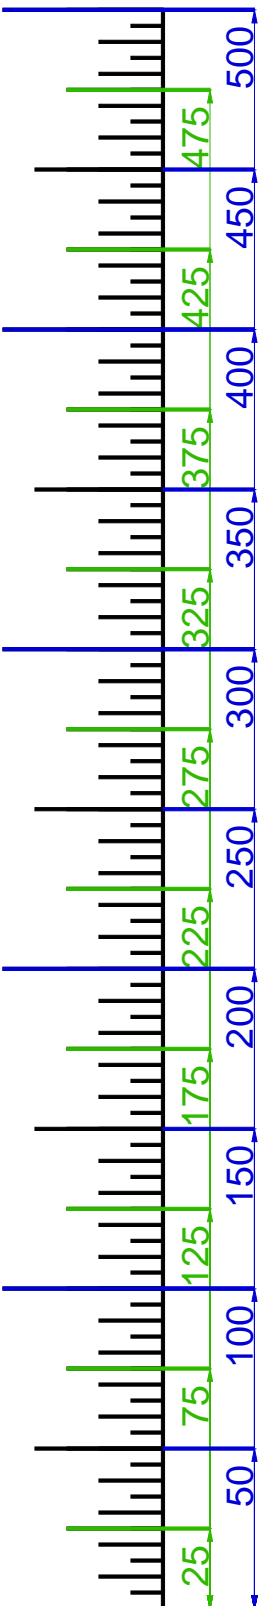

# MOORPARK CC GC CREEKSIDE

GET YOUR FREE YARDAGE BOOKS AT [RIVERRIDGEFAIRWAYS.COM](http://RIVERRIDGEFAIRWAYS.COM)

7/20/2010

MOORPARK (CREEKSIDE)

**HOLE #1**

MOORPARK (CREEKSIDE)

HOLE #2

**HOLE #3**

MOORPARK (CREEKSIDE)

**HOLE #4**

MOORPARK (CREEKSIDE)

**HOLE #5**

MOORPARK (CREEKSIDE)

MOORPARK (CREEKSIDE)

**HOLE #6**

**HOLE #7**

MOORPARK (CREEKSIDE)

**HOLE #8**

MOORPARK (CREEKSIDE)

**HOLE #9**

MOORPARK (CREEKSIDE)

SCALE RULER - EACH TICK MARK IS 5 YARDS.  
FOR USE WITH RIVERIDGEFAIRWAYS.COM YARDAGE BOOKS, 2/5/09, AL DELOREY