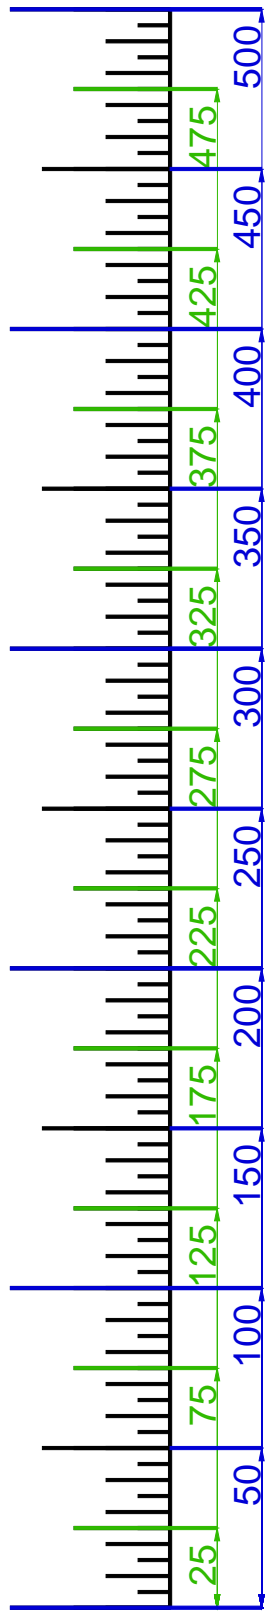

# MOORPARK CC GC CREEKSIDE

GET YOUR FREE YARDAGE BOOKS AT [RIVERRIDGEFAIRWAYS.COM](http://RIVERRIDGEFAIRWAYS.COM)

7/20/2010

MOORPARK (CREEKSIDE)

**HOLE #1**

MOORPARK (CREEKSIDE)

HOLE #2

**HOLE #3**

MOORPARK (CREEKSIDE)

**HOLE #4**

MOORPARK (CREEKSIDE)

**HOLE #5**

MOORPARK (CREEKSIDE)

MOORPARK (CREEKSIDE)

**HOLE #6**

**HOLE #7**

MOORPARK (CREEKSIDE)

**HOLE #8**

MOORPARK (CREEKSIDE)

**HOLE #9**

MOORPARK (CREEKSIDE)

SCALE RULER - EACH TICK MARK IS 5 YARDS.  
FOR USE WITH RIVERIDGEFAIRWAYS.COM YARDAGE BOOKS, 2/5/09, AL DELOREY