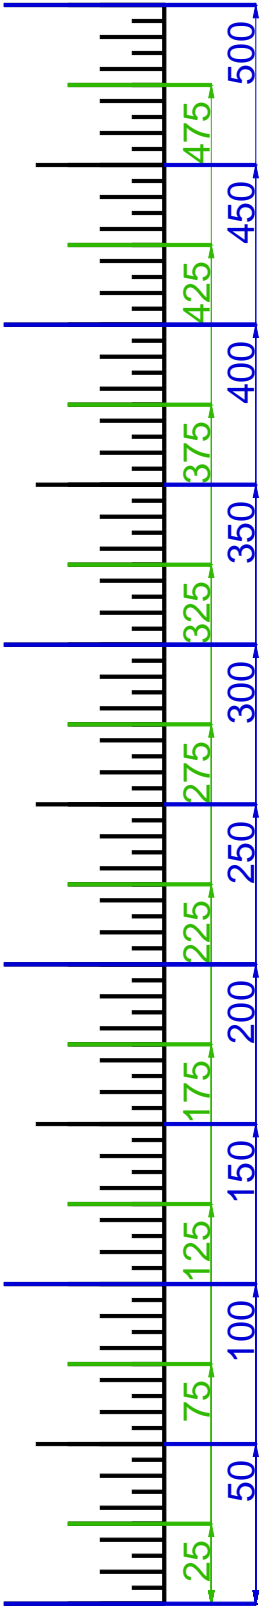

# MOORPARK CC GC CREEKSIDE

GET YOUR FREE YARDAGE BOOKS AT [RIVERRIDGEFAIRWAYS.COM](http://RIVERRIDGEFAIRWAYS.COM)

7/20/2010

MOORPARK (CREEKSIDE)

**HOLE #1**

MOORPARK (CREEKSIDE)

HOLE #2

**HOLE #3**

MOORPARK (CREEKSIDE)

**HOLE #4**

MOORPARK (CREEKSIDE)

**HOLE #5**

MOORPARK (CREEKSIDE)

MOORPARK (CREEKSIDE)

**HOLE #6**

**HOLE #7**

MOORPARK (CREEKSIDE)

**HOLE #8**

MOORPARK (CREEKSIDE)

**HOLE #9**

MOORPARK (CREEKSIDE)

SCALE RULER - EACH TICK MARK IS 5 YARDS.  
FOR USE WITH RIVERIDGEFAIRWAYS.COM YARDAGE BOOKS, 2/5/09, AL DELOREY