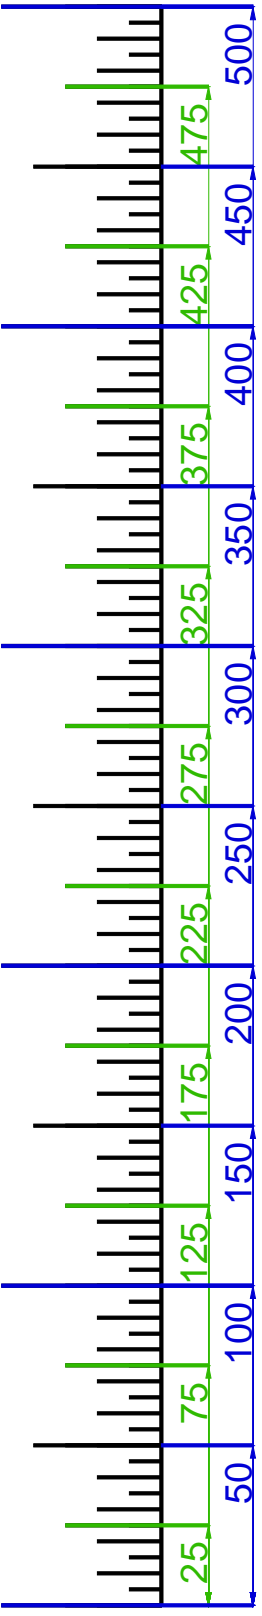

# MOORPARK CC GC CREEKSIDE

GET YOUR FREE YARDAGE BOOKS AT [RIVERRIDGEFAIRWAYS.COM](http://RIVERRIDGEFAIRWAYS.COM)

7/20/2010

MOORPARK (CREEKSIDE)

**HOLE #1**

MOORPARK (CREEKSIDE)

HOLE #2

**HOLE #3**

MOORPARK (CREEKSIDE)

**HOLE #4**

MOORPARK (CREEKSIDE)

**HOLE #5**

MOORPARK (CREEKSIDE)

MOORPARK (CREEKSIDE)

**HOLE #6**

**HOLE #7**

MOORPARK (CREEKSIDE)

**HOLE #8**

MOORPARK (CREEKSIDE)

**HOLE #9**

MOORPARK (CREEKSIDE)

SCALE RULER - EACH TICK MARK IS 5 YARDS.  
FOR USE WITH RIVERIDGEFAIRWAYS.COM YARDAGE BOOKS, 2/5/09, AL DELOREY