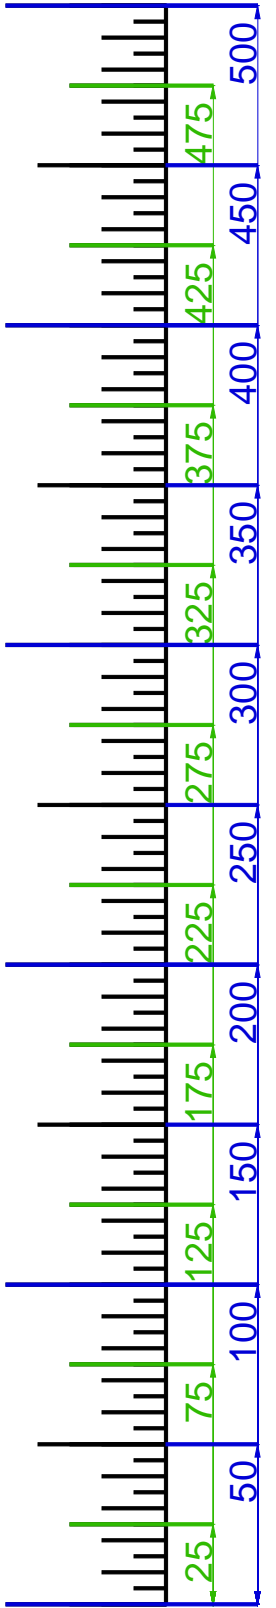

# MOORPARK CC GC CREEKSIDE

GET YOUR FREE YARDAGE BOOKS AT [RIVERRIDGEFAIRWAYS.COM](http://RIVERRIDGEFAIRWAYS.COM)

7/20/2010

MOORPARK (CREEKSIDE)

**HOLE #1**

MOORPARK (CREEKSIDE)

HOLE #2

**HOLE #3**

MOORPARK (CREEKSIDE)

**HOLE #4**

MOORPARK (CREEKSIDE)

**HOLE #5**

MOORPARK (CREEKSIDE)

MOORPARK (CREEKSIDE)

**HOLE #6**

**HOLE #7**

MOORPARK (CREEKSIDE)

**HOLE #8**

MOORPARK (CREEKSIDE)

**HOLE #9**

MOORPARK (CREEKSIDE)

SCALE RULER - EACH TICK MARK IS 5 YARDS.  
FOR USE WITH RIVERIDGEFAIRWAYS.COM YARDAGE BOOKS, 2/5/09, AL DELOREY