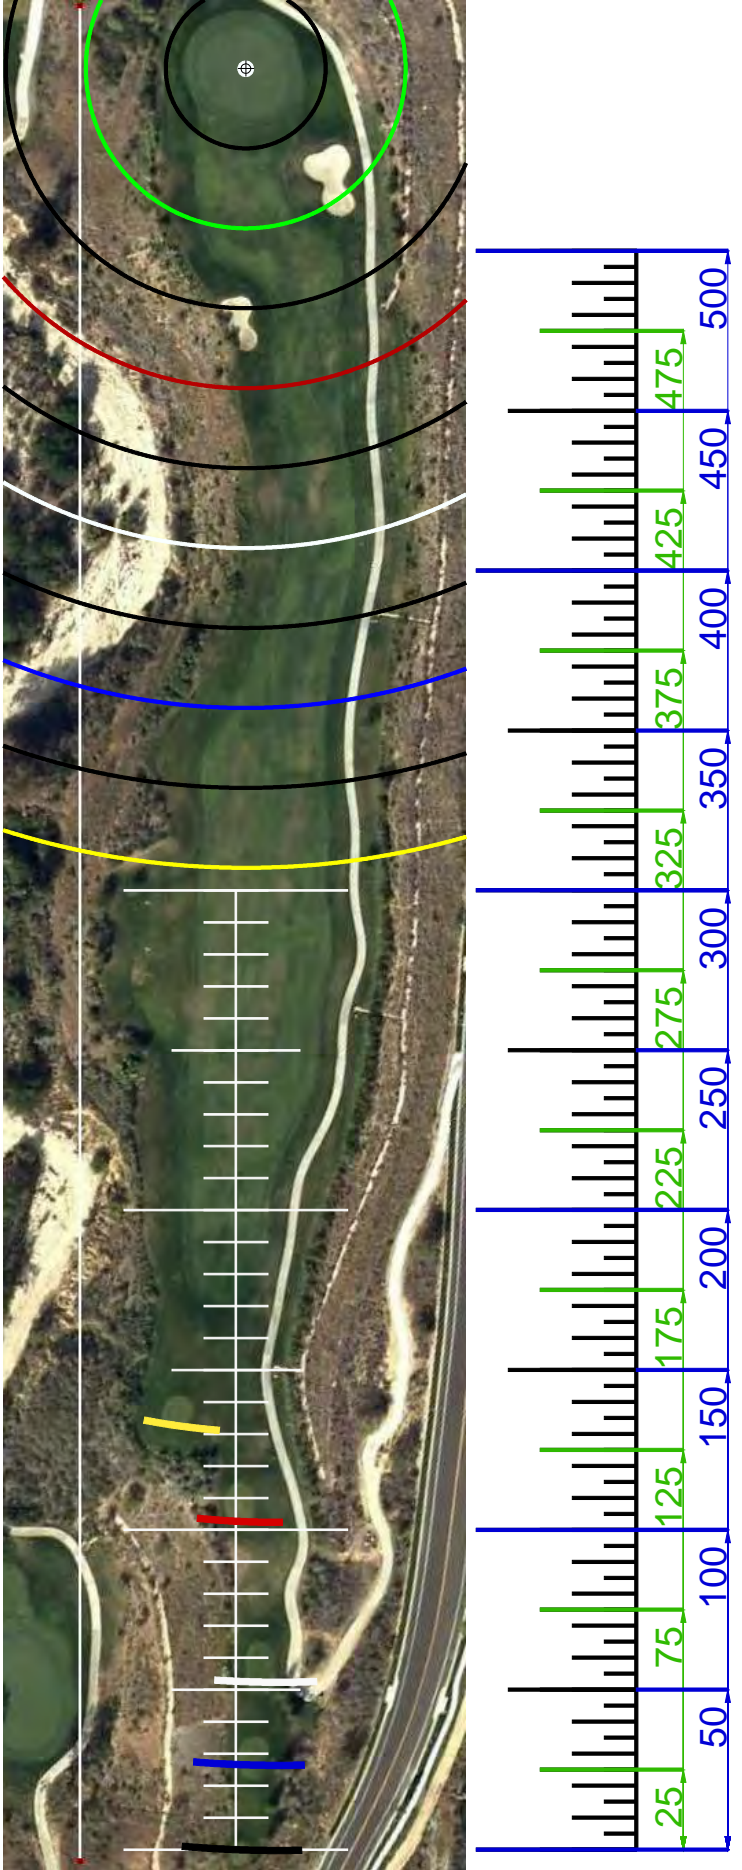

# MOORPARK CC GC CREEKSIDE

GET YOUR FREE YARDAGE BOOKS AT [RIVERRIDGEFAIRWAYS.COM](http://RIVERRIDGEFAIRWAYS.COM)

7/20/2010

MOORPARK (CREEKSIDE)

**HOLE #1**

MOORPARK (CREEKSIDE)

HOLE #2

**HOLE #3**

MOORPARK (CREEKSIDE)

**HOLE #4**

MOORPARK (CREEKSIDE)

**HOLE #5**

MOORPARK (CREEKSIDE)

MOORPARK (CREEKSIDE)

**HOLE #6**

**HOLE #7**

MOORPARK (CREEKSIDE)

**HOLE #8**

MOORPARK (CREEKSIDE)

**HOLE #9**

MOORPARK (CREEKSIDE)

SCALE RULER - EACH TICK MARK IS 5 YARDS.  
FOR USE WITH RIVERIDGEFAIRWAYS.COM YARDAGE BOOKS, 2/5/09, AL DELOREY