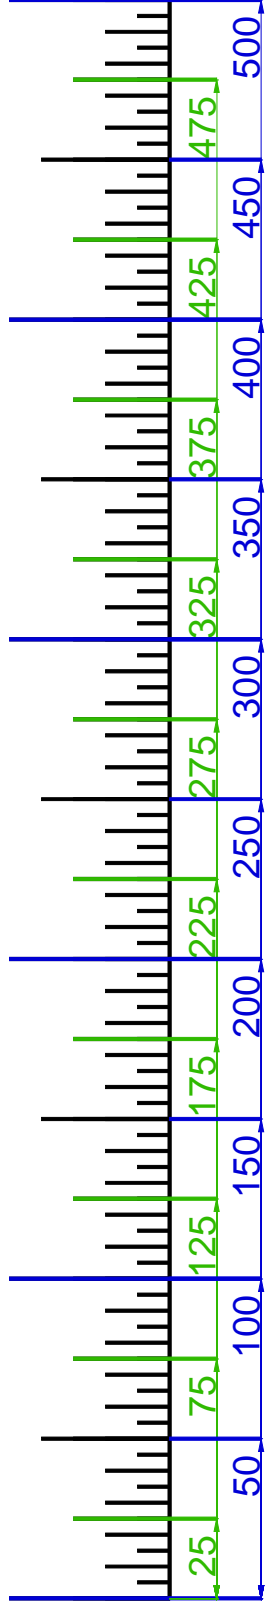

# MOORPARK CC GC CREEKSIDE

GET YOUR FREE YARDAGE BOOKS AT [RIVERRIDGEFAIRWAYS.COM](http://RIVERRIDGEFAIRWAYS.COM)

7/20/2010

MOORPARK (CREEKSIDE)

**HOLE #1**

MOORPARK (CREEKSIDE)

HOLE #2

**HOLE #3**

MOORPARK (CREEKSIDE)

**HOLE #4**

MOORPARK (CREEKSIDE)

**HOLE #5**

MOORPARK (CREEKSIDE)

MOORPARK (CREEKSIDE)

**HOLE #6**

**HOLE #7**

MOORPARK (CREEKSIDE)

**HOLE #8**

MOORPARK (CREEKSIDE)

**HOLE #9**

MOORPARK (CREEKSIDE)

SCALE RULER - EACH TICK MARK IS 5 YARDS.  
FOR USE WITH RIVERIDGEFAIRWAYS.COM YARDAGE BOOKS, 2/5/09, AL DELOREY