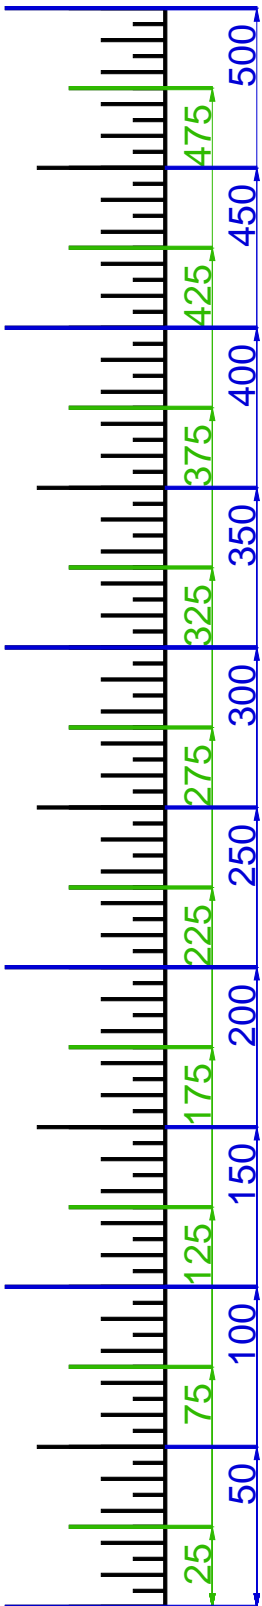

# MOORPARK CC GC CREEKSIDE

GET YOUR FREE YARDAGE BOOKS AT [RIVERRIDGEFAIRWAYS.COM](http://RIVERRIDGEFAIRWAYS.COM)

7/20/2010

MOORPARK (CREEKSIDE)

**HOLE #1**

MOORPARK (CREEKSIDE)

HOLE #2

**HOLE #3**

MOORPARK (CREEKSIDE)

**HOLE #4**

MOORPARK (CREEKSIDE)

**HOLE #5**

MOORPARK (CREEKSIDE)

MOORPARK (CREEKSIDE)

**HOLE #6**

**HOLE #7**

MOORPARK (CREEKSIDE)

**HOLE #8**

MOORPARK (CREEKSIDE)

**HOLE #9**

MOORPARK (CREEKSIDE)

SCALE RULER - EACH TICK MARK IS 5 YARDS.  
FOR USE WITH RIVERIDGEFAIRWAYS.COM YARDAGE BOOKS, 2/5/09, AL DELOREY