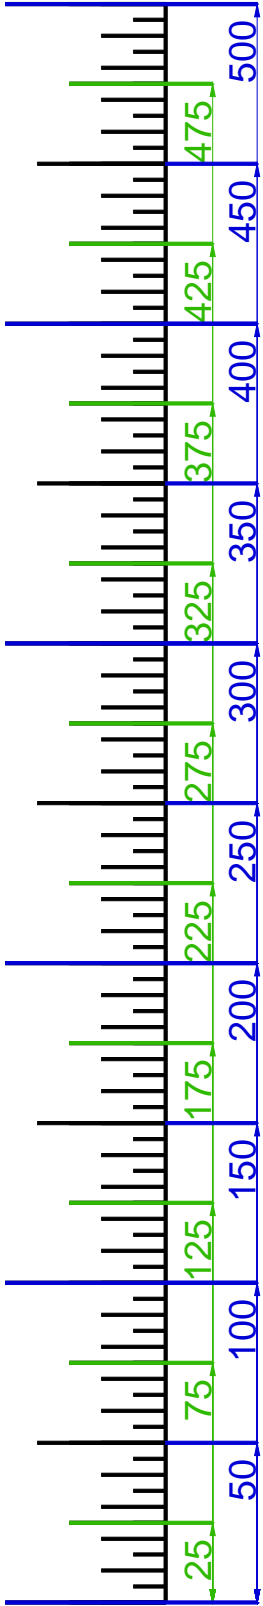

# MOORPARK CC GC CREEKSIDE

GET YOUR FREE YARDAGE BOOKS AT [RIVERRIDGEFAIRWAYS.COM](http://RIVERRIDGEFAIRWAYS.COM)

7/20/2010

MOORPARK (CREEKSIDE)

**HOLE #1**

MOORPARK (CREEKSIDE)

HOLE #2

**HOLE #3**

MOORPARK (CREEKSIDE)

**HOLE #4**

MOORPARK (CREEKSIDE)

**HOLE #5**

MOORPARK (CREEKSIDE)

MOORPARK (CREEKSIDE)

**HOLE #6**

**HOLE #7**

MOORPARK (CREEKSIDE)

**HOLE #8**

MOORPARK (CREEKSIDE)

**HOLE #9**

MOORPARK (CREEKSIDE)

SCALE RULER - EACH TICK MARK IS 5 YARDS.  
FOR USE WITH RIVERIDGEFAIRWAYS.COM YARDAGE BOOKS, 2/5/09, AL DELOREY