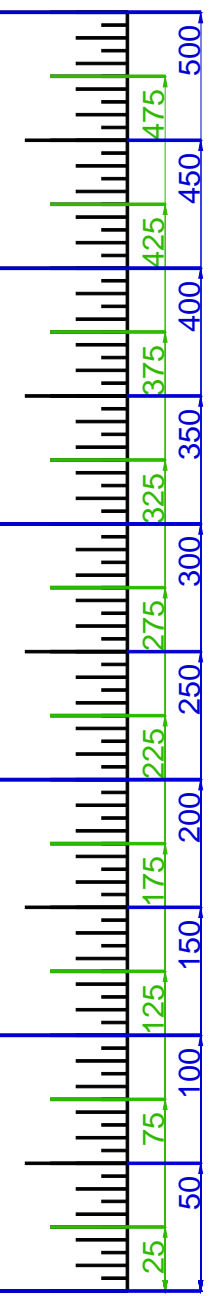

MOORPARK CC GC CREEKSIDE

GET YOUR FREE YARDAGE BOOKS AT RIVERIDGEFAIRWAYS.COM
7/20/2010

HOLE #1

MOORPARK (CREEKSIDE)

HOLE #2

MOORPARK (CREEKSIDE)

MOORPARK (CREEKSIDE)

HOLE #3

HOLE #4

MOORPARK (CREEKSIDE)

HOLE #5

HOLE #6

MOORPARK (CREEKSIDE)

HOLE #7

MOORPARK (CREEKSIDE)

HOLE #8

MOORPARK (CREEKSIDE)

HOLE #9

MOORPARK (CREEKSIDE)

SCALE RULER - EACH TICK MARK IS 5 YARDS.
FOR USE WITH RIVERIDGEFAIRWAYS.COM YARDAGE BOOKS, 6/9/2010, AL DELOREY