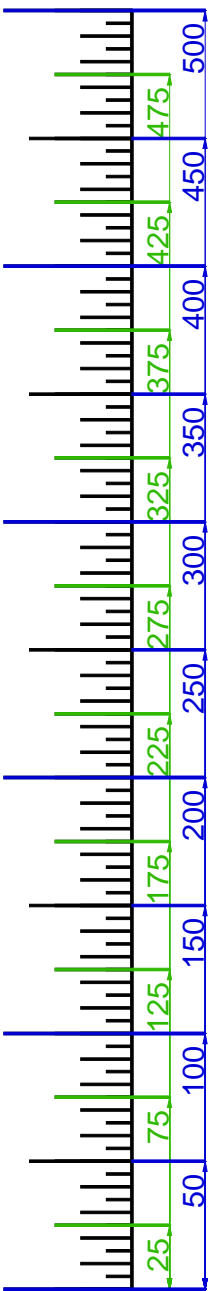

MOORPARK CC GC CREEKSIDE

GET YOUR FREE YARDAGE BOOKS AT RIVERIDGEFAIRWAYS.COM
7/20/2010

HOLE #1

MOORPARK (CREEKSIDE)

HOLE #2

MOORPARK (CREEKSIDE)

MOORPARK (CREEKSIDE)

HOLE #3

HOLE #4

MOORPARK (CREEKSIDE)

HOLE #5

HOLE #6

MOORPARK (CREEKSIDE)

HOLE #7

MOORPARK (CREEKSIDE)

HOLE #8

MOORPARK (CREEKSIDE)

HOLE #9

MOORPARK (CREEKSIDE)

SCALE RULER - EACH TICK MARK IS 5 YARDS.
FOR USE WITH RIVERIDGEFAIRWAYS.COM YARDAGE BOOKS, 6/9/2010, AL DELOREY