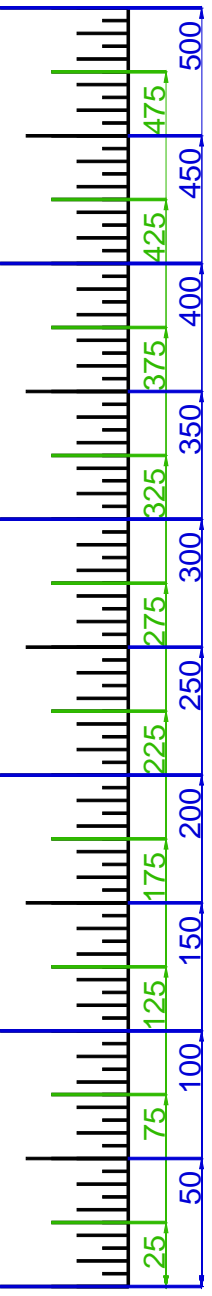

MOORPARK CC GC CREEKSIDE

GET YOUR FREE YARDAGE BOOKS AT RIVERIDGEFAIRWAYS.COM
7/20/2010

HOLE #1

MOORPARK (CREEKSIDE)

HOLE #2

MOORPARK (CREEKSIDE)

MOORPARK (CREEKSIDE)

HOLE #3

HOLE #4

MOORPARK (CREEKSIDE)

HOLE #5

HOLE #6

MOORPARK (CREEKSIDE)

HOLE #7

MOORPARK (CREEKSIDE)

HOLE #8

MOORPARK (CREEKSIDE)

HOLE #9

MOORPARK (CREEKSIDE)

SCALE RULER - EACH TICK MARK IS 5 YARDS.
FOR USE WITH RIVERIDGEFAIRWAYS.COM YARDAGE BOOKS, 6/9/2010, AL DELOREY