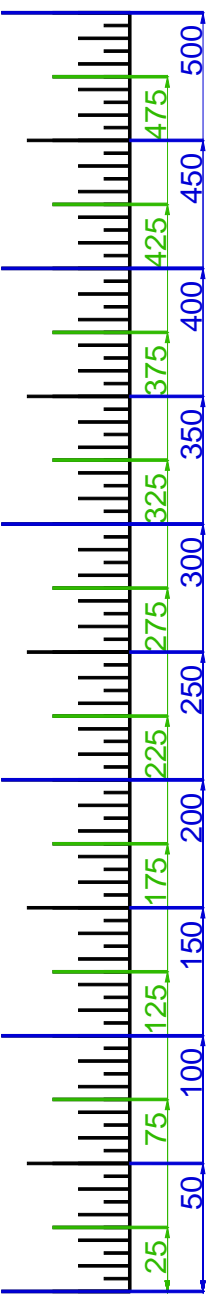

MOORPARK CC GC CREEKSIDE

GET YOUR FREE YARDAGE BOOKS AT RIVERIDGEFAIRWAYS.COM
7/20/2010

HOLE #1

MOORPARK (CREEKSIDE)

HOLE #2

MOORPARK (CREEKSIDE)

MOORPARK (CREEKSIDE)

HOLE #3

HOLE #4

MOORPARK (CREEKSIDE)

HOLE #5

HOLE #6

MOORPARK (CREEKSIDE)

HOLE #7

MOORPARK (CREEKSIDE)

HOLE #8

MOORPARK (CREEKSIDE)

HOLE #9

MOORPARK (CREEKSIDE)

SCALE RULER - EACH TICK MARK IS 5 YARDS.
FOR USE WITH RIVERIDGEFAIRWAYS.COM YARDAGE BOOKS, 6/9/2010, AL DELOREY