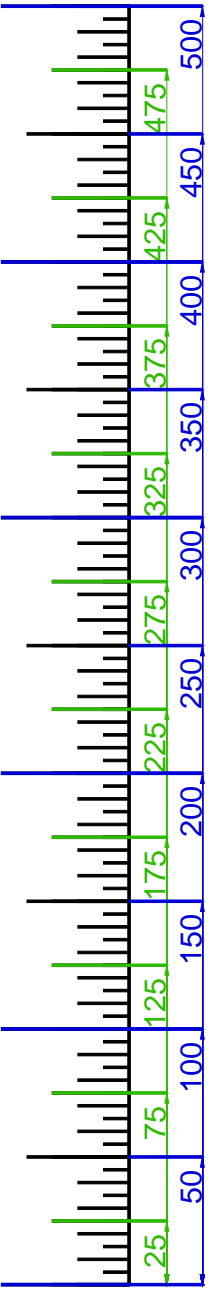

MOORPARK CC GC CREEKSIDE

GET YOUR FREE YARDAGE BOOKS AT RIVERIDGEFAIRWAYS.COM
7/20/2010

HOLE #1

MOORPARK (CREEKSIDE)

HOLE #2

MOORPARK (CREEKSIDE)

MOORPARK (CREEKSIDE)

HOLE #3

HOLE #4

MOORPARK (CREEKSIDE)

HOLE #5

HOLE #6

MOORPARK (CREEKSIDE)

HOLE #7

MOORPARK (CREEKSIDE)

HOLE #8

MOORPARK (CREEKSIDE)

HOLE #9

MOORPARK (CREEKSIDE)

SCALE RULER - EACH TICK MARK IS 5 YARDS.
FOR USE WITH RIVERIDGEFAIRWAYS.COM YARDAGE BOOKS, 6/9/2010, AL DELOREY