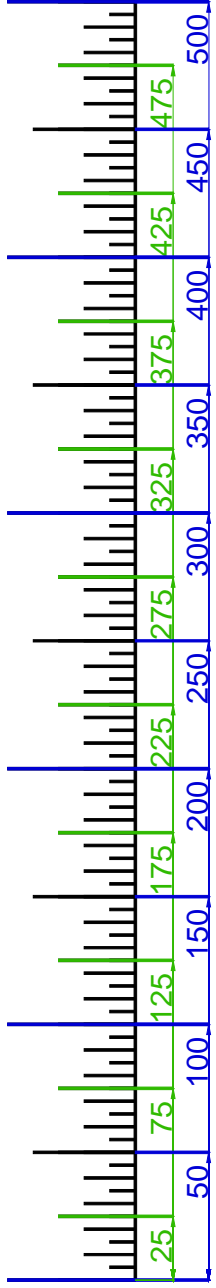

MOORPARK CC GC CREEKSIDE

GET YOUR FREE YARDAGE BOOKS AT RIVERIDGEFAIRWAYS.COM
7/20/2010

HOLE #1

MOORPARK (CREEKSIDE)

HOLE #2

MOORPARK (CREEKSIDE)

MOORPARK (CREEKSIDE)

HOLE #3

HOLE #4

MOORPARK (CREEKSIDE)

HOLE #5

HOLE #6

MOORPARK (CREEKSIDE)

HOLE #7

MOORPARK (CREEKSIDE)

HOLE #8

MOORPARK (CREEKSIDE)

HOLE #9

MOORPARK (CREEKSIDE)

SCALE RULER - EACH TICK MARK IS 5 YARDS.
FOR USE WITH RIVERIDGEFAIRWAYS.COM YARDAGE BOOKS, 6/9/2010, AL DELOREY