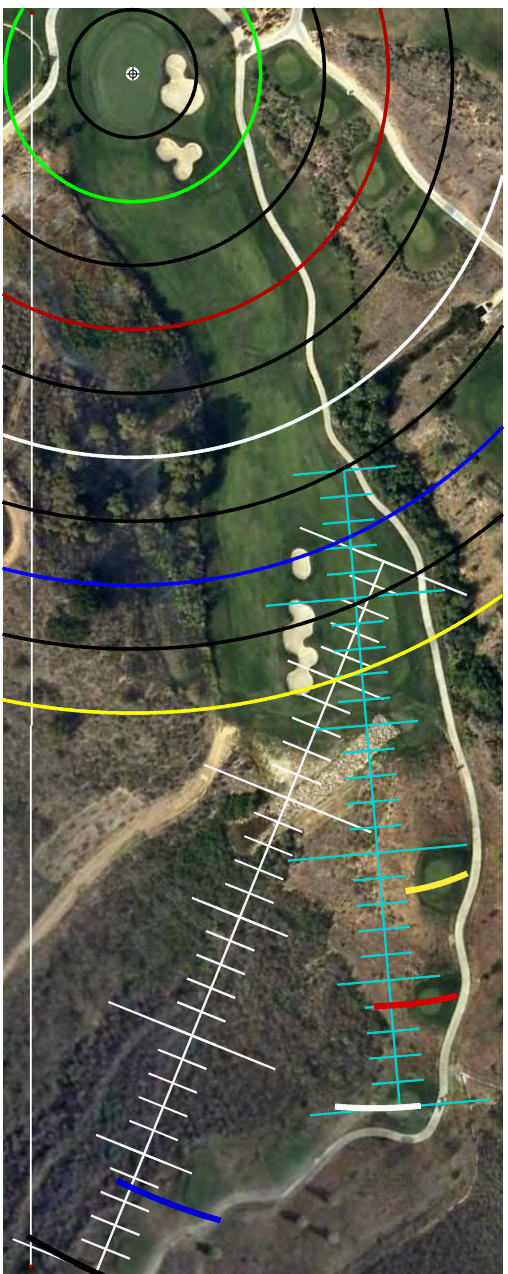

MOORPARK CC GC CREEKSIDE

GET YOUR FREE YARDAGE BOOKS AT RIVERIDGEFAIRWAYS.COM
7/20/2010

HOLE #1

MOORPARK (CREEKSIDE)

HOLE #2

MOORPARK (CREEKSIDE)

MOORPARK (CREEKSIDE)

HOLE #3

HOLE #4

MOORPARK (CREEKSIDE)

HOLE #5

HOLE #6

MOORPARK (CREEKSIDE)

HOLE #7

MOORPARK (CREEKSIDE)

HOLE #8

MOORPARK (CREEKSIDE)

HOLE #9

MOORPARK (CREEKSIDE)

SCALE RULER - EACH TICK MARK IS 5 YARDS.
FOR USE WITH RIVERIDGEFAIRWAYS.COM YARDAGE BOOKS, 6/9/2010, AL DELOREY