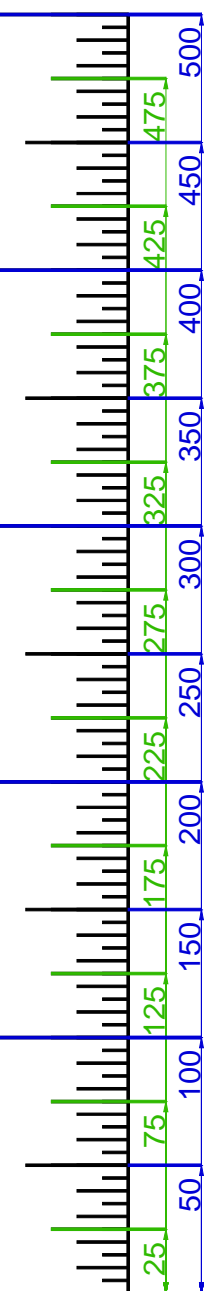

MOORPARK CC GC CREEKSIDE

GET YOUR FREE YARDAGE BOOKS AT RIVERIDGEFAIRWAYS.COM
7/20/2010

HOLE #1

MOORPARK (CREEKSIDE)

HOLE #2

MOORPARK (CREEKSIDE)

MOORPARK (CREEKSIDE)

HOLE #3

HOLE #4

MOORPARK (CREEKSIDE)

HOLE #5

HOLE #6

MOORPARK (CREEKSIDE)

HOLE #7

MOORPARK (CREEKSIDE)

HOLE #8

MOORPARK (CREEKSIDE)

HOLE #9

MOORPARK (CREEKSIDE)

SCALE RULER - EACH TICK MARK IS 5 YARDS.
FOR USE WITH RIVERIDGEFAIRWAYS.COM YARDAGE BOOKS, 6/9/2010, AL DELOREY