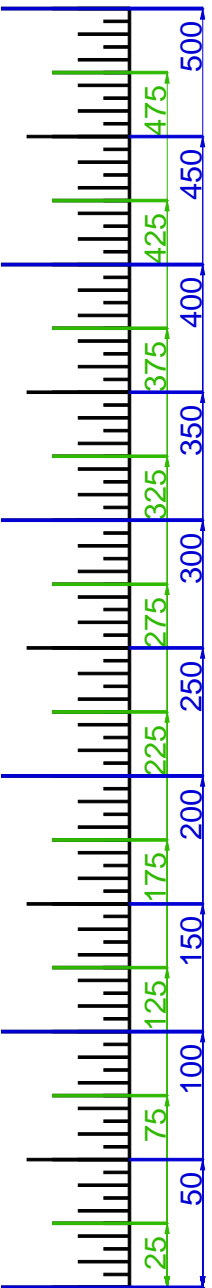

MOORPARK CC GC CREEKSIDE

GET YOUR FREE YARDAGE BOOKS AT RIVERIDGEFAIRWAYS.COM
7/20/2010

HOLE #1

MOORPARK (CREEKSIDE)

HOLE #2

MOORPARK (CREEKSIDE)

MOORPARK (CREEKSIDE)

HOLE #3

HOLE #4

MOORPARK (CREEKSIDE)

HOLE #5

HOLE #6

MOORPARK (CREEKSIDE)

HOLE #7

MOORPARK (CREEKSIDE)

HOLE #8

MOORPARK (CREEKSIDE)

HOLE #9

MOORPARK (CREEKSIDE)

SCALE RULER - EACH TICK MARK IS 5 YARDS.
FOR USE WITH RIVERIDGEFAIRWAYS.COM YARDAGE BOOKS, 6/9/2010, AL DELOREY