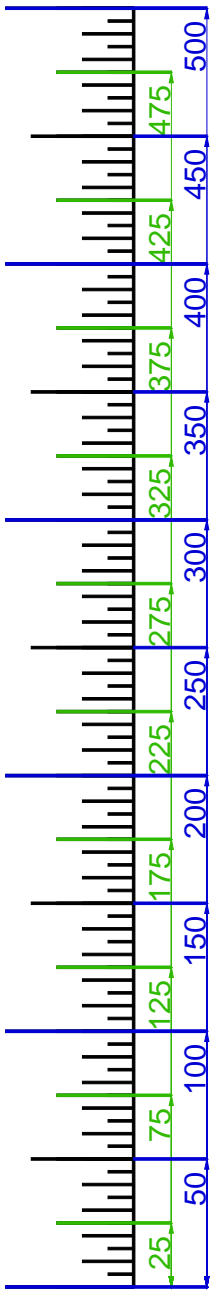

MOORPARK CC GC CREEKSIDE

GET YOUR FREE YARDAGE BOOKS AT RIVERIDGEFAIRWAYS.COM
7/20/2010

HOLE #1

MOORPARK (CREEKSIDE)

HOLE #2

MOORPARK (CREEKSIDE)

MOORPARK (CREEKSIDE)

HOLE #3

HOLE #4

MOORPARK (CREEKSIDE)

HOLE #5

HOLE #6

MOORPARK (CREEKSIDE)

HOLE #7

MOORPARK (CREEKSIDE)

HOLE #8

MOORPARK (CREEKSIDE)

HOLE #9

MOORPARK (CREEKSIDE)

SCALE RULER - EACH TICK MARK IS 5 YARDS.
FOR USE WITH RIVERIDGEFAIRWAYS.COM YARDAGE BOOKS, 6/9/2010, AL DELOREY