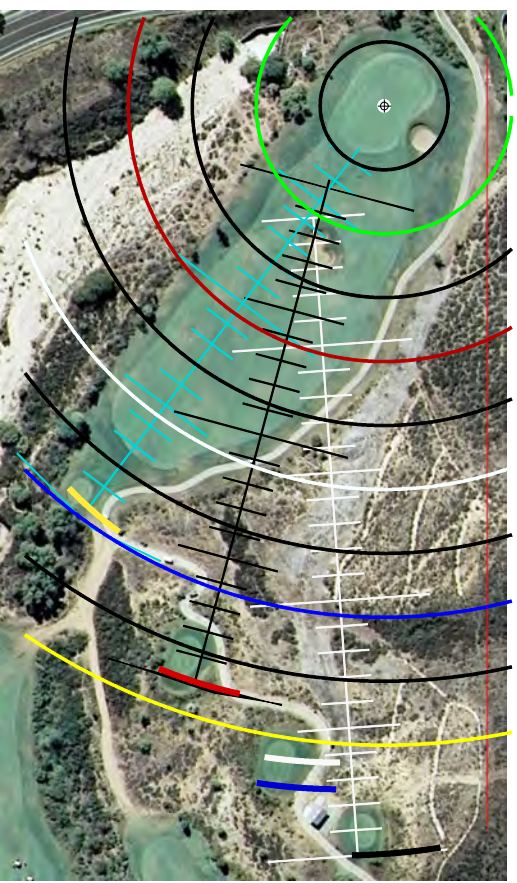

MOORPARK CC GC CREEKSIDE

GET YOUR FREE YARDAGE BOOKS AT RIVERIDGEFAIRWAYS.COM
7/20/2010

HOLE #1

MOORPARK (CREEKSIDE)

HOLE #2

MOORPARK (CREEKSIDE)

MOORPARK (CREEKSIDE)

HOLE #3

HOLE #4

MOORPARK (CREEKSIDE)

HOLE #5

HOLE #6

MOORPARK (CREEKSIDE)

HOLE #7

MOORPARK (CREEKSIDE)

HOLE #8

MOORPARK (CREEKSIDE)

HOLE #9

MOORPARK (CREEKSIDE)

SCALE RULER - EACH TICK MARK IS 5 YARDS.
FOR USE WITH RIVERIDGEFAIRWAYS.COM YARDAGE BOOKS, 6/9/2010, AL DELOREY