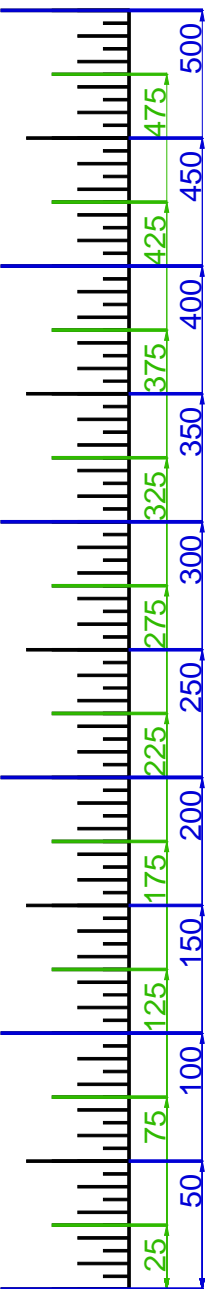

MOORPARK CC GC CREEKSIDE

GET YOUR FREE YARDAGE BOOKS AT RIVERIDGEFAIRWAYS.COM
7/20/2010

HOLE #1

MOORPARK (CREEKSIDE)

HOLE #2

MOORPARK (CREEKSIDE)

MOORPARK (CREEKSIDE)

HOLE #3

HOLE #4

MOORPARK (CREEKSIDE)

HOLE #5

HOLE #6

MOORPARK (CREEKSIDE)

HOLE #7

MOORPARK (CREEKSIDE)

HOLE #8

MOORPARK (CREEKSIDE)

HOLE #9

MOORPARK (CREEKSIDE)

SCALE RULER - EACH TICK MARK IS 5 YARDS.
FOR USE WITH RIVERIDGEFAIRWAYS.COM YARDAGE BOOKS, 6/9/2010, AL DELOREY