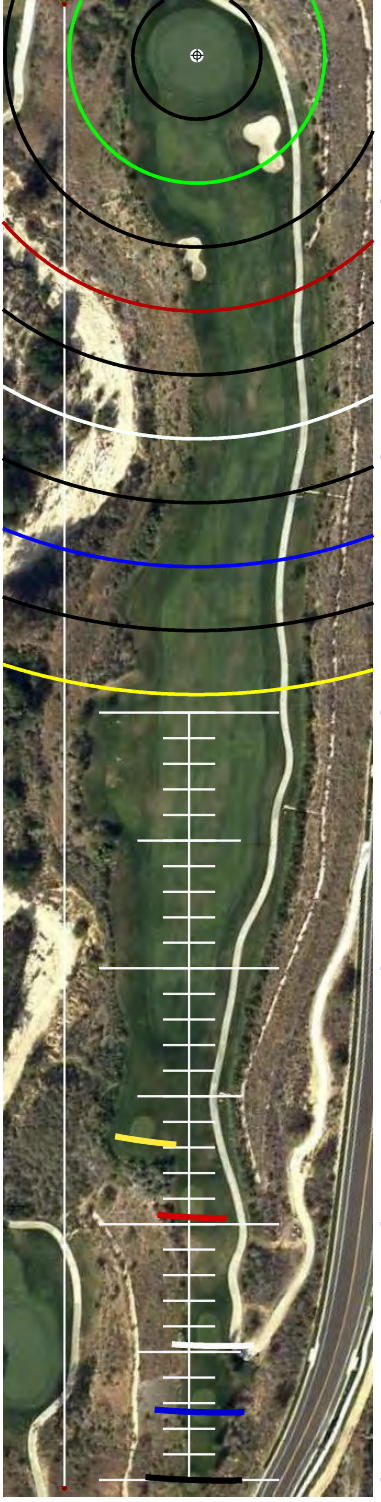

MOORPARK CC GC CREEKSIDE

GET YOUR FREE YARDAGE BOOKS AT RIVERIDGEFAIRWAYS.COM
7/20/2010

HOLE #1

MOORPARK (CREEKSIDE)

HOLE #2

MOORPARK (CREEKSIDE)

MOORPARK (CREEKSIDE)

HOLE #3

HOLE #4

MOORPARK (CREEKSIDE)

HOLE #5

HOLE #6

MOORPARK (CREEKSIDE)

HOLE #7

MOORPARK (CREEKSIDE)

HOLE #8

MOORPARK (CREEKSIDE)

HOLE #9

MOORPARK (CREEKSIDE)

SCALE RULER - EACH TICK MARK IS 5 YARDS.
FOR USE WITH RIVERIDGEFAIRWAYS.COM YARDAGE BOOKS, 6/9/2010, AL DELOREY