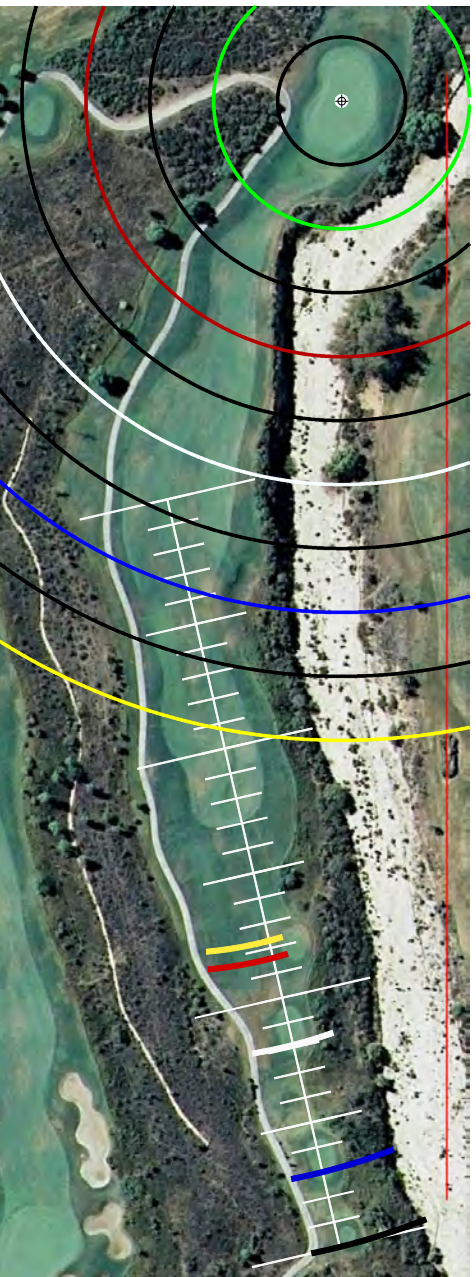

MOORPARK CC GC CREEKSIDE

GET YOUR FREE YARDAGE BOOKS AT RIVERIDGEFAIRWAYS.COM
7/20/2010

HOLE #1

MOORPARK (CREEKSIDE)

HOLE #2

MOORPARK (CREEKSIDE)

MOORPARK (CREEKSIDE)

HOLE #3

HOLE #4

MOORPARK (CREEKSIDE)

HOLE #5

HOLE #6

MOORPARK (CREEKSIDE)

HOLE #7

MOORPARK (CREEKSIDE)

HOLE #8

MOORPARK (CREEKSIDE)

HOLE #9

MOORPARK (CREEKSIDE)

SCALE RULER - EACH TICK MARK IS 5 YARDS.
FOR USE WITH RIVERIDGEFAIRWAYS.COM YARDAGE BOOKS, 6/9/2010, AL DELOREY