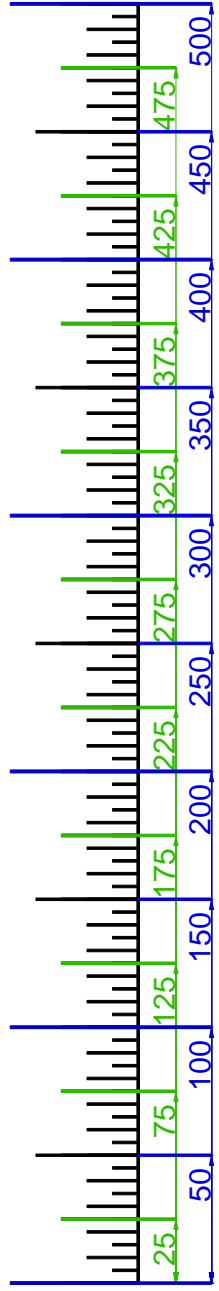

CAMARILLO SPRINGS YARDAGE BOOK

GET FREE YARDAGE BOOKS AT RIVERIDGEFAIRWAYS.COM

9/4/2010

HOLE #1

HOLE #2

HOLE #3

HOLE #4

HOLE #5

HOLE #6

HOLE #7

HOLE #8

HOLE #9

HOLE #10

HOLE #11

HOLE #12

HOLE #13

HOLE #14

HOLE #15

HOLE #16

HOLE #17

HOLE #18

SCALE RULER - EACH TICK MARK IS 5 YARDS.
FOR USE WITH RIVERIDGEFAIRWAYS.COM YARDAGE BOOKS, 9/3/2010, AL DELOREY