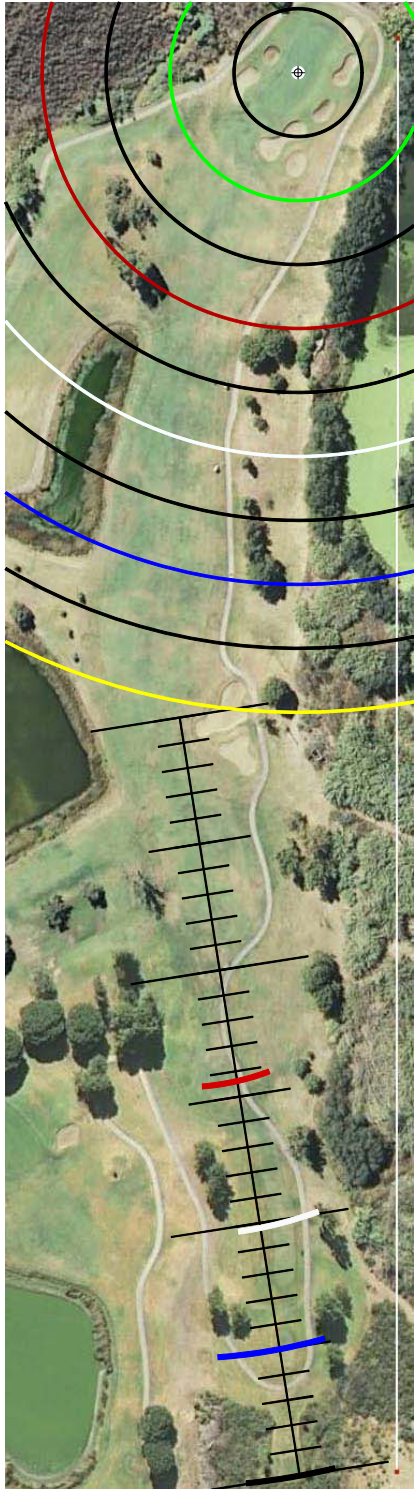

CAMARILLO SPRINGS YARDAGE BOOK

GET FREE YARDAGE BOOKS AT RIVERIDGEFAIRWAYS.COM

9/4/2010

HOLE #1

HOLE #2

HOLE #3

HOLE #4

HOLE #5

HOLE #6

HOLE #7

HOLE #8

HOLE #9

HOLE #10

HOLE #11

HOLE #12

HOLE #13

HOLE #14

HOLE #15

HOLE #16

HOLE #17

HOLE #18

SCALE RULER - EACH TICK MARK IS 5 YARDS.
FOR USE WITH RIVERIDGEFAIRWAYS.COM YARDAGE BOOKS, 9/3/2010, AL DELOREY