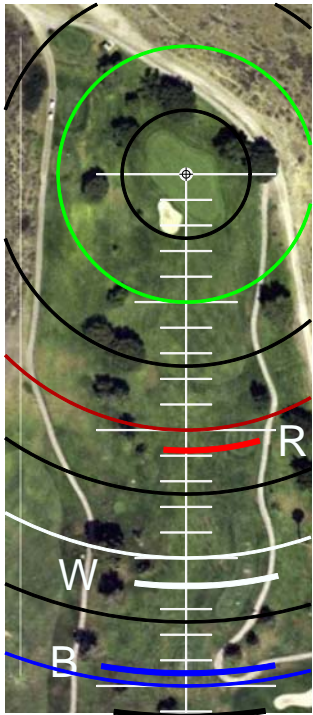

CAMARILLO SPRINGS YARDAGE BOOK

GET FREE YARDAGE BOOKS AT RIVERIDGEFAIRWAYS.COM

9/4/2010

HOLE #1

HOLE #2

HOLE #3

HOLE #4

HOLE #5

HOLE #6

HOLE #7

HOLE #8

HOLE #9

HOLE #10

HOLE #11

HOLE #12

HOLE #13

HOLE #14

HOLE #15

HOLE #16

HOLE #17

HOLE #18

SCALE RULER - EACH TICK MARK IS 5 YARDS.
FOR USE WITH RIVERIDGEFAIRWAYS.COM YARDAGE BOOKS, 9/3/2010, AL DELOREY