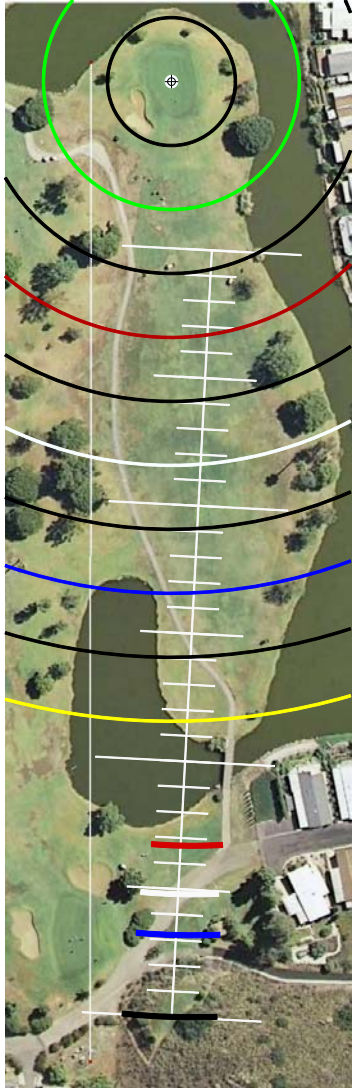

CAMARILLO SPRINGS YARDAGE BOOK

GET FREE YARDAGE BOOKS AT RIVERIDGEFAIRWAYS.COM

9/4/2010

HOLE #1

HOLE #2

HOLE #3

HOLE #4

HOLE #5

HOLE #6

HOLE #7

HOLE #8

HOLE #9

HOLE #10

HOLE #11

HOLE #12

HOLE #13

HOLE #14

HOLE #15

HOLE #16

HOLE #17

HOLE #18

SCALE RULER - EACH TICK MARK IS 5 YARDS.
FOR USE WITH RIVERIDGEFAIRWAYS.COM YARDAGE BOOKS, 9/3/2010, AL DELOREY