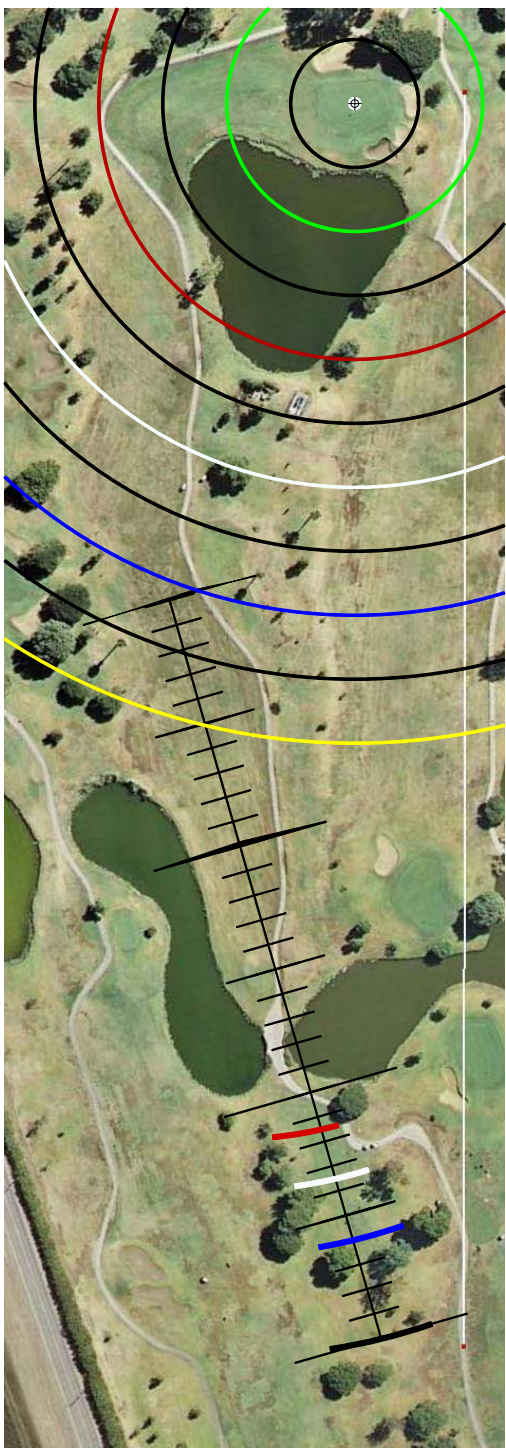

CAMARILLO SPRINGS YARDAGE BOOK

GET FREE YARDAGE BOOKS AT RIVERIDGEFAIRWAYS.COM

9/4/2010

HOLE #1

HOLE #2

HOLE #3

HOLE #4

HOLE #5

HOLE #6

HOLE #7

HOLE #8

HOLE #9

HOLE #10

HOLE #11

HOLE #12

HOLE #13

HOLE #14

HOLE #15

HOLE #16

HOLE #17

HOLE #18

SCALE RULER - EACH TICK MARK IS 5 YARDS.
FOR USE WITH RIVERIDGEFAIRWAYS.COM YARDAGE BOOKS, 9/3/2010, AL DELOREY