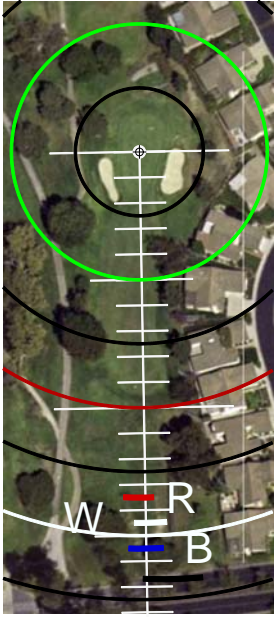

CAMARILLO SPRINGS YARDAGE BOOK

GET FREE YARDAGE BOOKS AT RIVERIDGEFAIRWAYS.COM

9/4/2010

HOLE #1

HOLE #2

HOLE #3

HOLE #4

HOLE #5

HOLE #6

HOLE #7

HOLE #8

HOLE #9

HOLE #10

HOLE #11

HOLE #12

HOLE #13

HOLE #14

HOLE #15

HOLE #16

HOLE #17

HOLE #18

SCALE RULER - EACH TICK MARK IS 5 YARDS.
FOR USE WITH RIVERIDGEFAIRWAYS.COM YARDAGE BOOKS, 9/3/2010, AL DELOREY