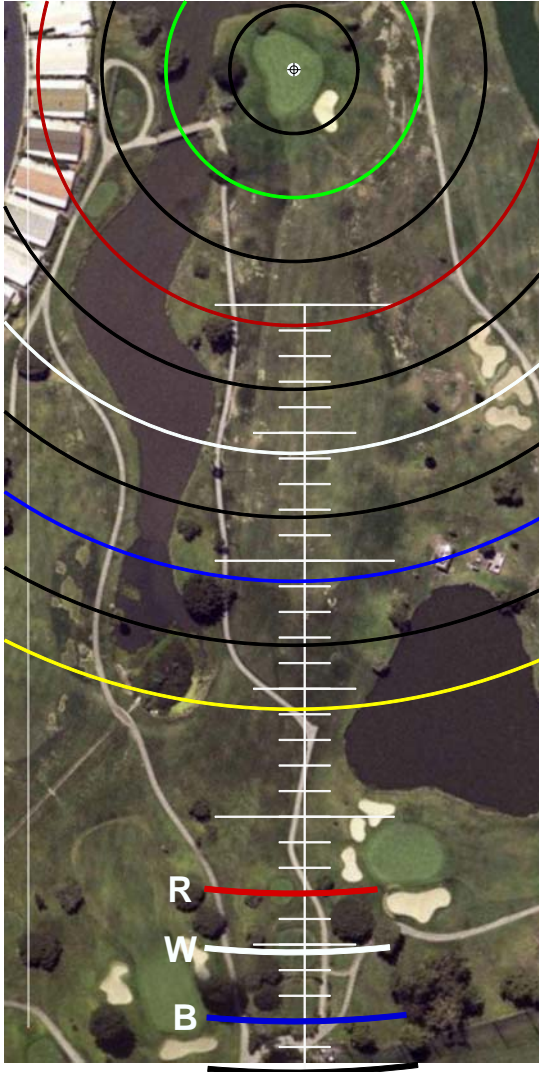

CAMARILLO SPRINGS YARDAGE BOOK

GET FREE YARDAGE BOOKS AT RIVERIDGEFAIRWAYS.COM

9/4/2010

HOLE #1

HOLE #2

HOLE #3

HOLE #4

HOLE #5

HOLE #6

HOLE #7

HOLE #8

HOLE #9

HOLE #10

HOLE #11

HOLE #12

HOLE #13

HOLE #14

HOLE #15

HOLE #16

HOLE #17

HOLE #18

SCALE RULER - EACH TICK MARK IS 5 YARDS.
FOR USE WITH RIVERIDGEFAIRWAYS.COM YARDAGE BOOKS, 9/3/2010, AL DELOREY