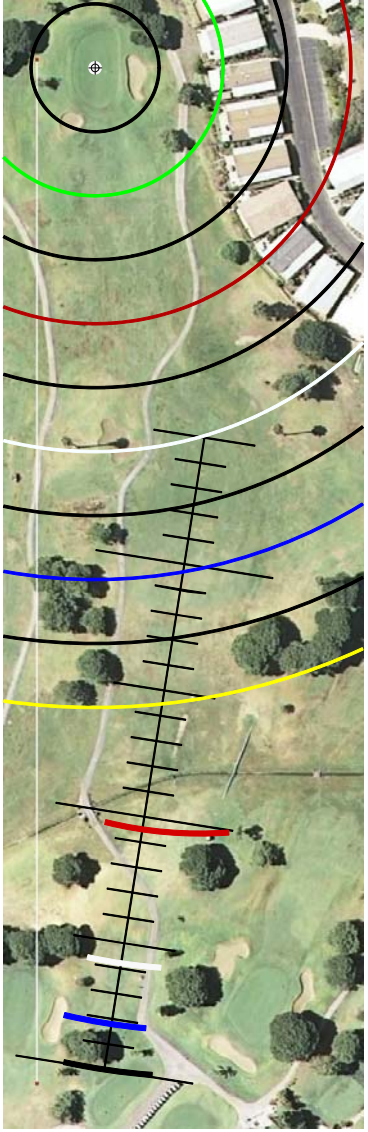

CAMARILLO SPRINGS YARDAGE BOOK

GET FREE YARDAGE BOOKS AT RIVERIDGEFAIRWAYS.COM

9/4/2010

HOLE #1

HOLE #2

HOLE #3

HOLE #4

HOLE #5

HOLE #6

HOLE #7

HOLE #8

HOLE #9

HOLE #10

HOLE #11

HOLE #12

HOLE #13

HOLE #14

HOLE #15

HOLE #16

HOLE #17

HOLE #18

SCALE RULER - EACH TICK MARK IS 5 YARDS.
FOR USE WITH RIVERIDGEFAIRWAYS.COM YARDAGE BOOKS, 9/3/2010, AL DELOREY