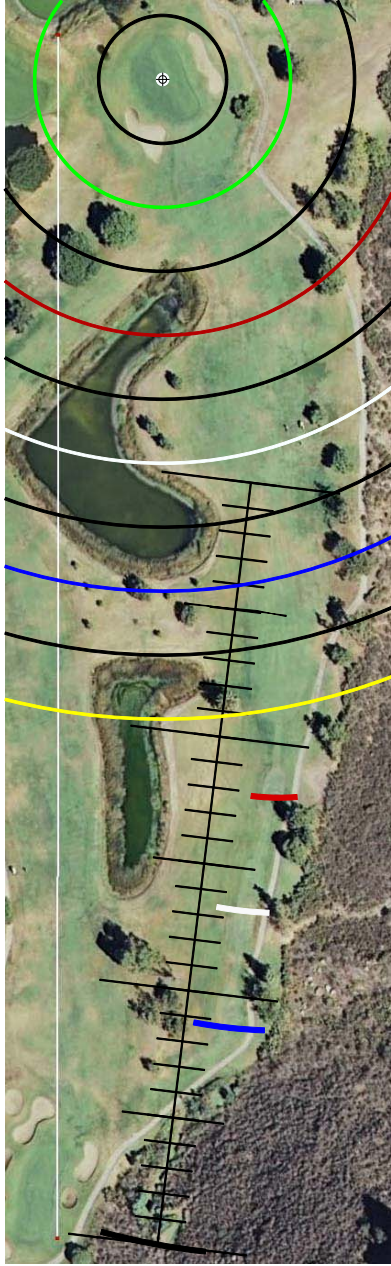

CAMARILLO SPRINGS YARDAGE BOOK

GET FREE YARDAGE BOOKS AT RIVERIDGEFAIRWAYS.COM

9/4/2010

HOLE #1

HOLE #2

HOLE #3

HOLE #4

HOLE #5

HOLE #6

HOLE #7

HOLE #8

HOLE #9

HOLE #10

HOLE #11

HOLE #12

HOLE #13

HOLE #14

HOLE #15

HOLE #16

HOLE #17

HOLE #18

SCALE RULER - EACH TICK MARK IS 5 YARDS.
FOR USE WITH RIVERIDGEFAIRWAYS.COM YARDAGE BOOKS, 9/3/2010, AL DELOREY