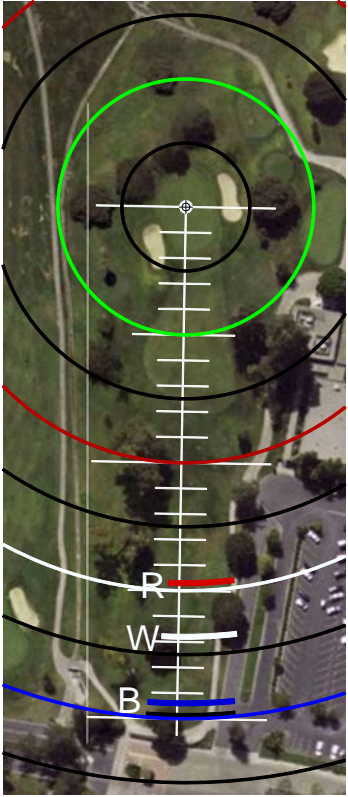

CAMARILLO SPRINGS YARDAGE BOOK

GET FREE YARDAGE BOOKS AT RIVERIDGEFAIRWAYS.COM

9/4/2010

HOLE #1

HOLE #2

HOLE #3

HOLE #4

HOLE #5

HOLE #6

HOLE #7

HOLE #8

HOLE #9

HOLE #10

HOLE #11

HOLE #12

HOLE #13

HOLE #14

HOLE #15

HOLE #16

HOLE #17

HOLE #18

SCALE RULER - EACH TICK MARK IS 5 YARDS.
FOR USE WITH RIVERIDGEFAIRWAYS.COM YARDAGE BOOKS, 9/3/2010, AL DELOREY