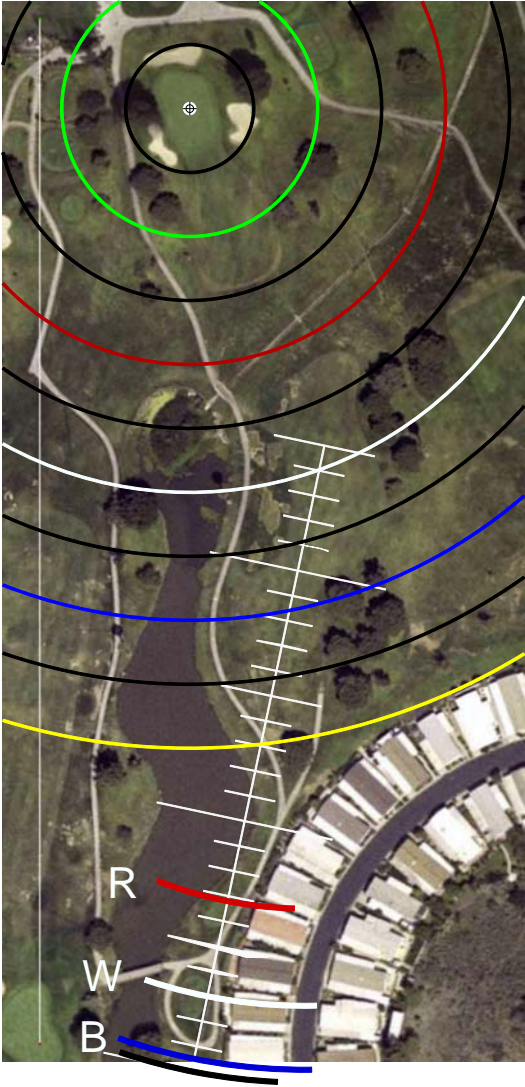

CAMARILLO SPRINGS YARDAGE BOOK

GET FREE YARDAGE BOOKS AT RIVERIDGEFAIRWAYS.COM

9/4/2010

HOLE #1

HOLE #2

HOLE #3

HOLE #4

HOLE #5

HOLE #6

HOLE #7

HOLE #8

HOLE #9

HOLE #10

HOLE #11

HOLE #12

HOLE #13

HOLE #14

HOLE #15

HOLE #16

HOLE #17

HOLE #18

SCALE RULER - EACH TICK MARK IS 5 YARDS.
FOR USE WITH RIVERIDGEFAIRWAYS.COM YARDAGE BOOKS, 9/3/2010, AL DELOREY