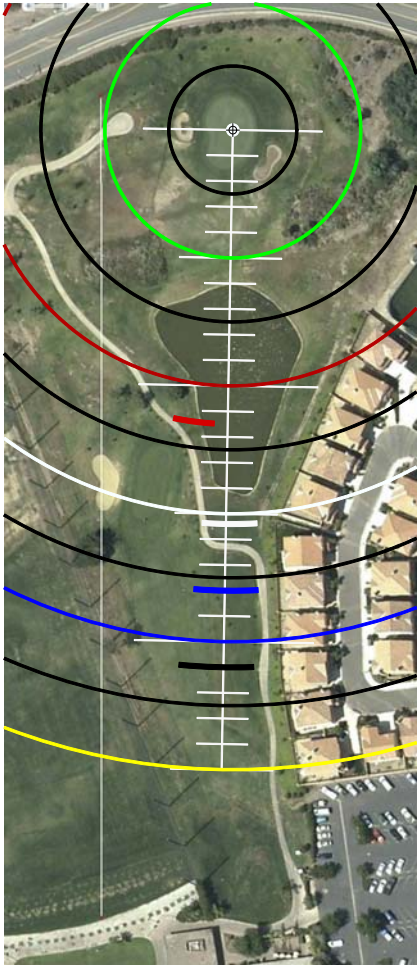

CAMARILLO SPRINGS YARDAGE BOOK

GET FREE YARDAGE BOOKS AT RIVERIDGEFAIRWAYS.COM

9/4/2010

HOLE #1

HOLE #2

HOLE #3

HOLE #4

HOLE #5

HOLE #6

HOLE #7

HOLE #8

HOLE #9

HOLE #10

HOLE #11

HOLE #12

HOLE #13

HOLE #14

HOLE #15

HOLE #16

HOLE #17

HOLE #18

SCALE RULER - EACH TICK MARK IS 5 YARDS.
FOR USE WITH RIVERIDGEFAIRWAYS.COM YARDAGE BOOKS, 9/3/2010, AL DELOREY