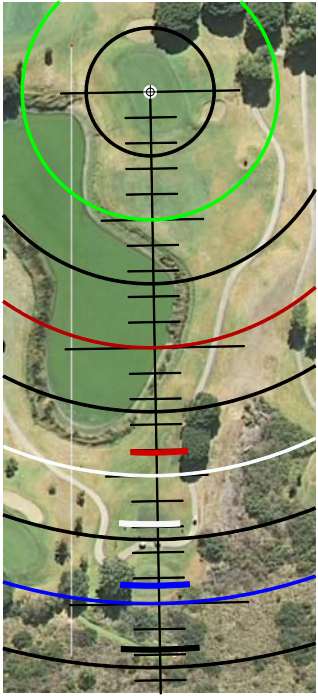

CAMARILLO SPRINGS YARDAGE BOOK

GET FREE YARDAGE BOOKS AT RIVERIDGEFAIRWAYS.COM

9/4/2010

HOLE #1

HOLE #2

HOLE #3

HOLE #4

HOLE #5

HOLE #6

HOLE #7

HOLE #8

HOLE #9

HOLE #10

HOLE #11

HOLE #12

HOLE #13

HOLE #14

HOLE #15

HOLE #16

HOLE #17

HOLE #18

SCALE RULER - EACH TICK MARK IS 5 YARDS.
FOR USE WITH RIVERIDGEFAIRWAYS.COM YARDAGE BOOKS, 9/3/2010, AL DELOREY