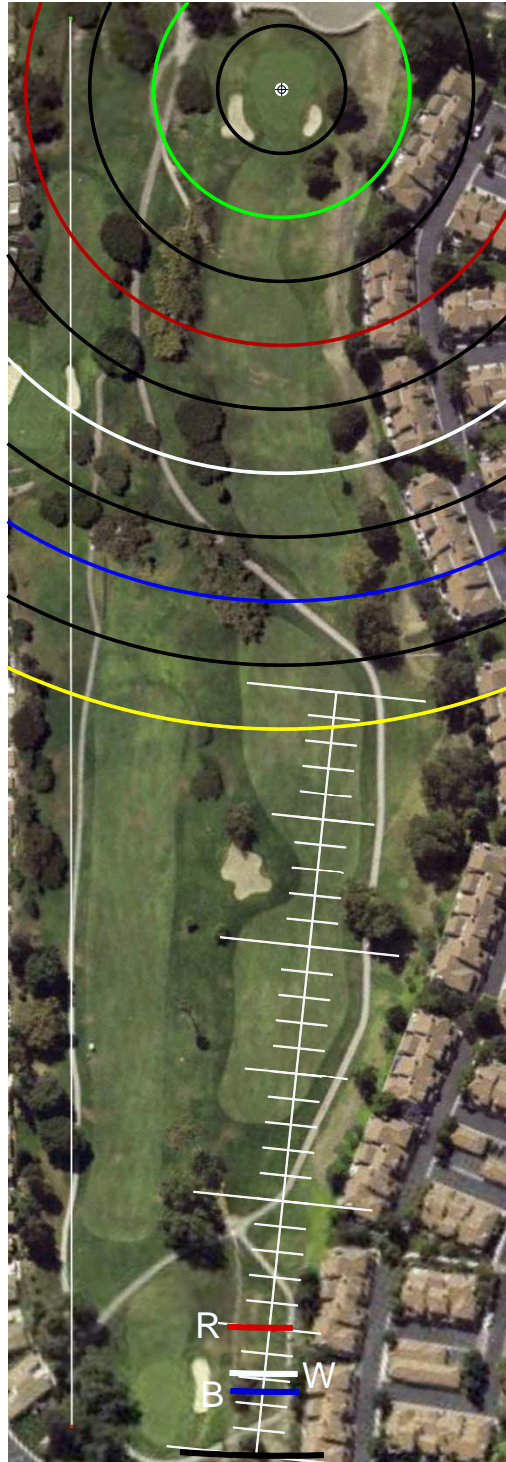

CAMARILLO SPRINGS YARDAGE BOOK

GET FREE YARDAGE BOOKS AT RIVERIDGEFAIRWAYS.COM

9/4/2010

HOLE #1

HOLE #2

HOLE #3

HOLE #4

HOLE #5

HOLE #6

HOLE #7

HOLE #8

HOLE #9

HOLE #10

HOLE #11

HOLE #12

HOLE #13

HOLE #14

HOLE #15

HOLE #16

HOLE #17

HOLE #18

SCALE RULER - EACH TICK MARK IS 5 YARDS.
FOR USE WITH RIVERIDGEFAIRWAYS.COM YARDAGE BOOKS, 9/3/2010, AL DELOREY