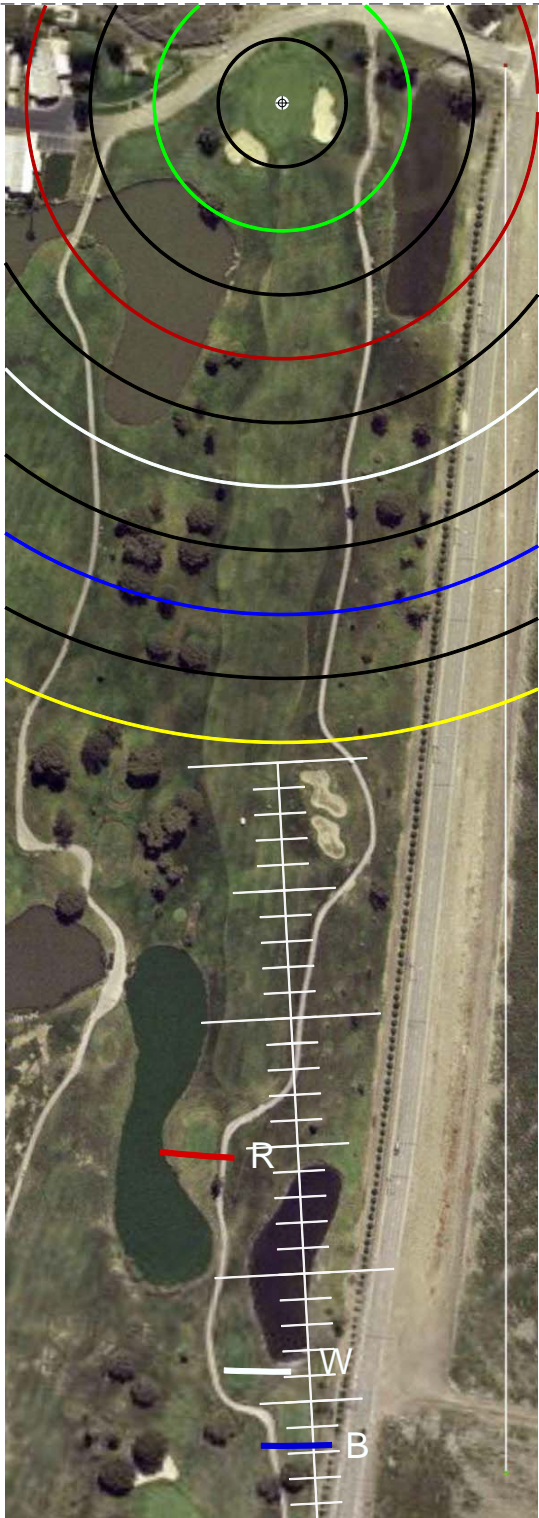

CAMARILLO SPRINGS YARDAGE BOOK

GET FREE YARDAGE BOOKS AT RIVERIDGEFAIRWAYS.COM

9/4/2010

HOLE #1

HOLE #2

HOLE #3

HOLE #4

HOLE #5

HOLE #6

HOLE #7

HOLE #8

HOLE #9

HOLE #10

HOLE #11

HOLE #12

HOLE #13

HOLE #14

HOLE #15

HOLE #16

HOLE #17

HOLE #18

SCALE RULER - EACH TICK MARK IS 5 YARDS.
FOR USE WITH RIVERIDGEFAIRWAYS.COM YARDAGE BOOKS, 9/3/2010, AL DELOREY