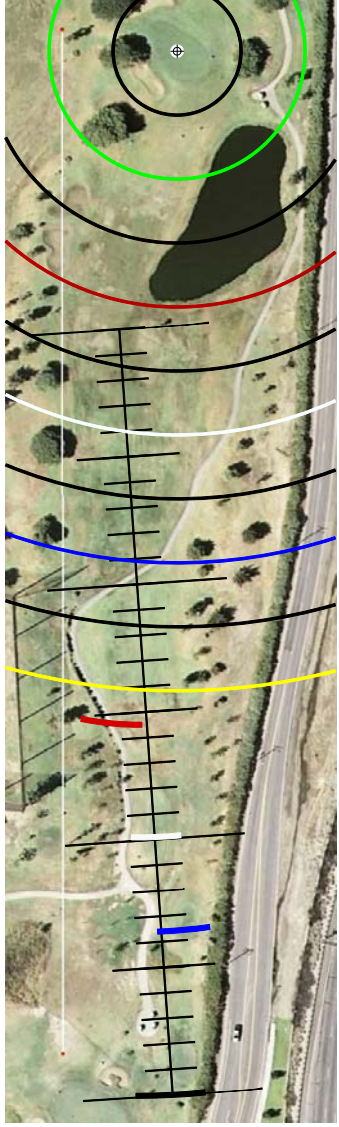

CAMARILLO SPRINGS YARDAGE BOOK

GET FREE YARDAGE BOOKS AT RIVERIDGEFAIRWAYS.COM

9/4/2010

HOLE #1

HOLE #2

HOLE #3

HOLE #4

HOLE #5

HOLE #6

HOLE #7

HOLE #8

HOLE #9

HOLE #10

HOLE #11

HOLE #12

HOLE #13

HOLE #14

HOLE #15

HOLE #16

HOLE #17

HOLE #18

SCALE RULER - EACH TICK MARK IS 5 YARDS.
FOR USE WITH RIVERIDGEFAIRWAYS.COM YARDAGE BOOKS, 9/3/2010, AL DELOREY