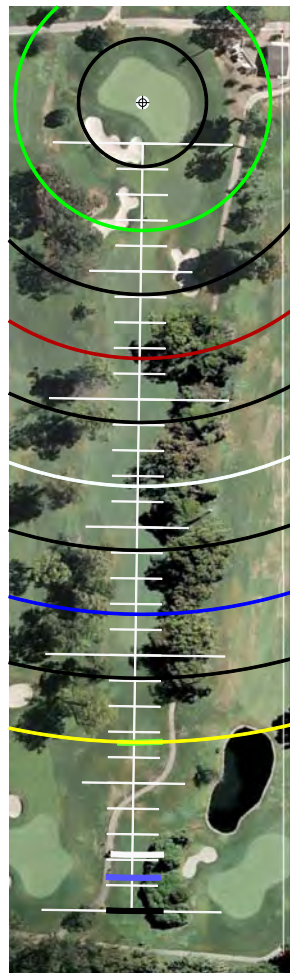

BUENAVENTURA GOLF COURSE
GET YOUR FREE DOWNLOADABLE YARDAGE
BOOKS AT RIVERIDGEFAIRWAYS.COM

THIS GOLF COURSE WAS RESURVEYED 7/16/2010.
ITS YARDAGES ARE USED IN THIS YARDAGE BOOK.

10/7/2010

BLK BLU WHT GRN
1 390 371 352 286

HOLE #1

BLK BLU WHT GRN
2 313 306 293 246

HOLE #2

BLK BLU WHT GRN
3 316 303 294 250

HOLE #3

BLK BLU WHT GRN
4 464 448 430 379

HOLE #4

BLK BLU WHT GRN
5 137 120 118 86

HOLE #5

BLK BLU WHT GRN
6 274 259 250 235

HOLE #6

BLK BLU WHT GRN
7 230 193 168 141

HOLE #7

BLK BLU WHT GRN
8 296 288 279 237

HOLE #8

BLK BLU WHT GRN
9 401 384 354 308

HOLE #18

SCALE RULER - EACH TICK MARK IS 5 YARDS.
FOR USE WITH RIVERIDGEFAIRWAYS.COM YARDAGE BOOKS, 9/3/2010, AL DELOREY