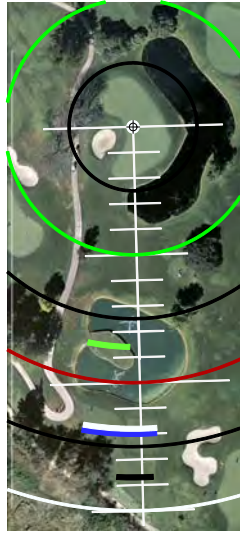

BUENAVENTURA GOLF COURSE
GET YOUR FREE DOWNLOADABLE YARDAGE
BOOKS AT RIVERIDGEFAIRWAYS.COM

THIS GOLF COURSE WAS RESURVEYED 7/16/2010.
ITS YARDAGES ARE USED IN THIS YARDAGE BOOK.

10/7/2010

BLK BLU WHT GRN
1 390 371 352 286

HOLE #1

BLK BLU WHT GRN
2 313 306 293 246

HOLE #2

BLK BLU WHT GRN
3 316 303 294 250

HOLE #3

BLK BLU WHT GRN
4 464 448 430 379

HOLE #4

BLK BLU WHT GRN
5 137 120 118 86

HOLE #5

BLK BLU WHT GRN
6 274 259 250 235

HOLE #6

BLK BLU WHT GRN
7 230 193 168 141

HOLE #7

BLK BLU WHT GRN
8 296 288 279 237

HOLE #8

BLK BLU WHT GRN
9 401 384 354 308

HOLE #18

SCALE RULER - EACH TICK MARK IS 5 YARDS.
FOR USE WITH RIVERIDGEFAIRWAYS.COM YARDAGE BOOKS, 9/3/2010, AL DELOREY